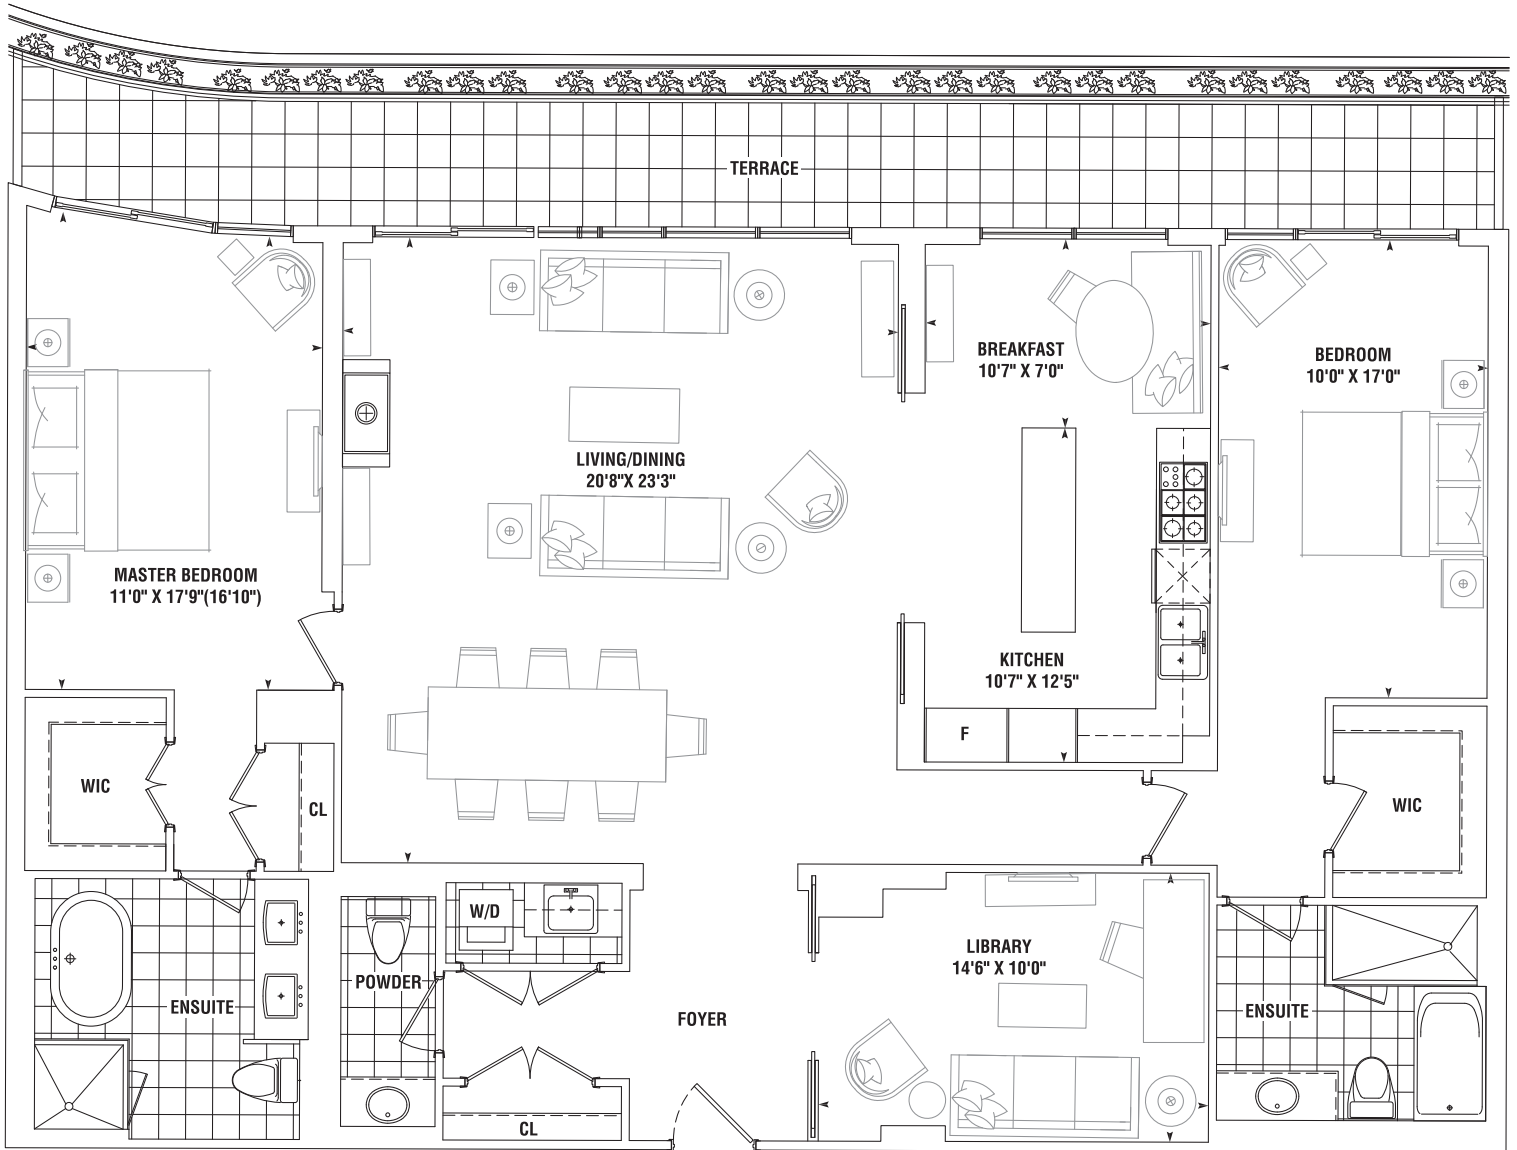

2 BEDROOM PLUS DEN

BEACHCOMBER 1892 SQ. FT.

PLUS 255 SQ. FT. TERRACE

10TH FLOOR