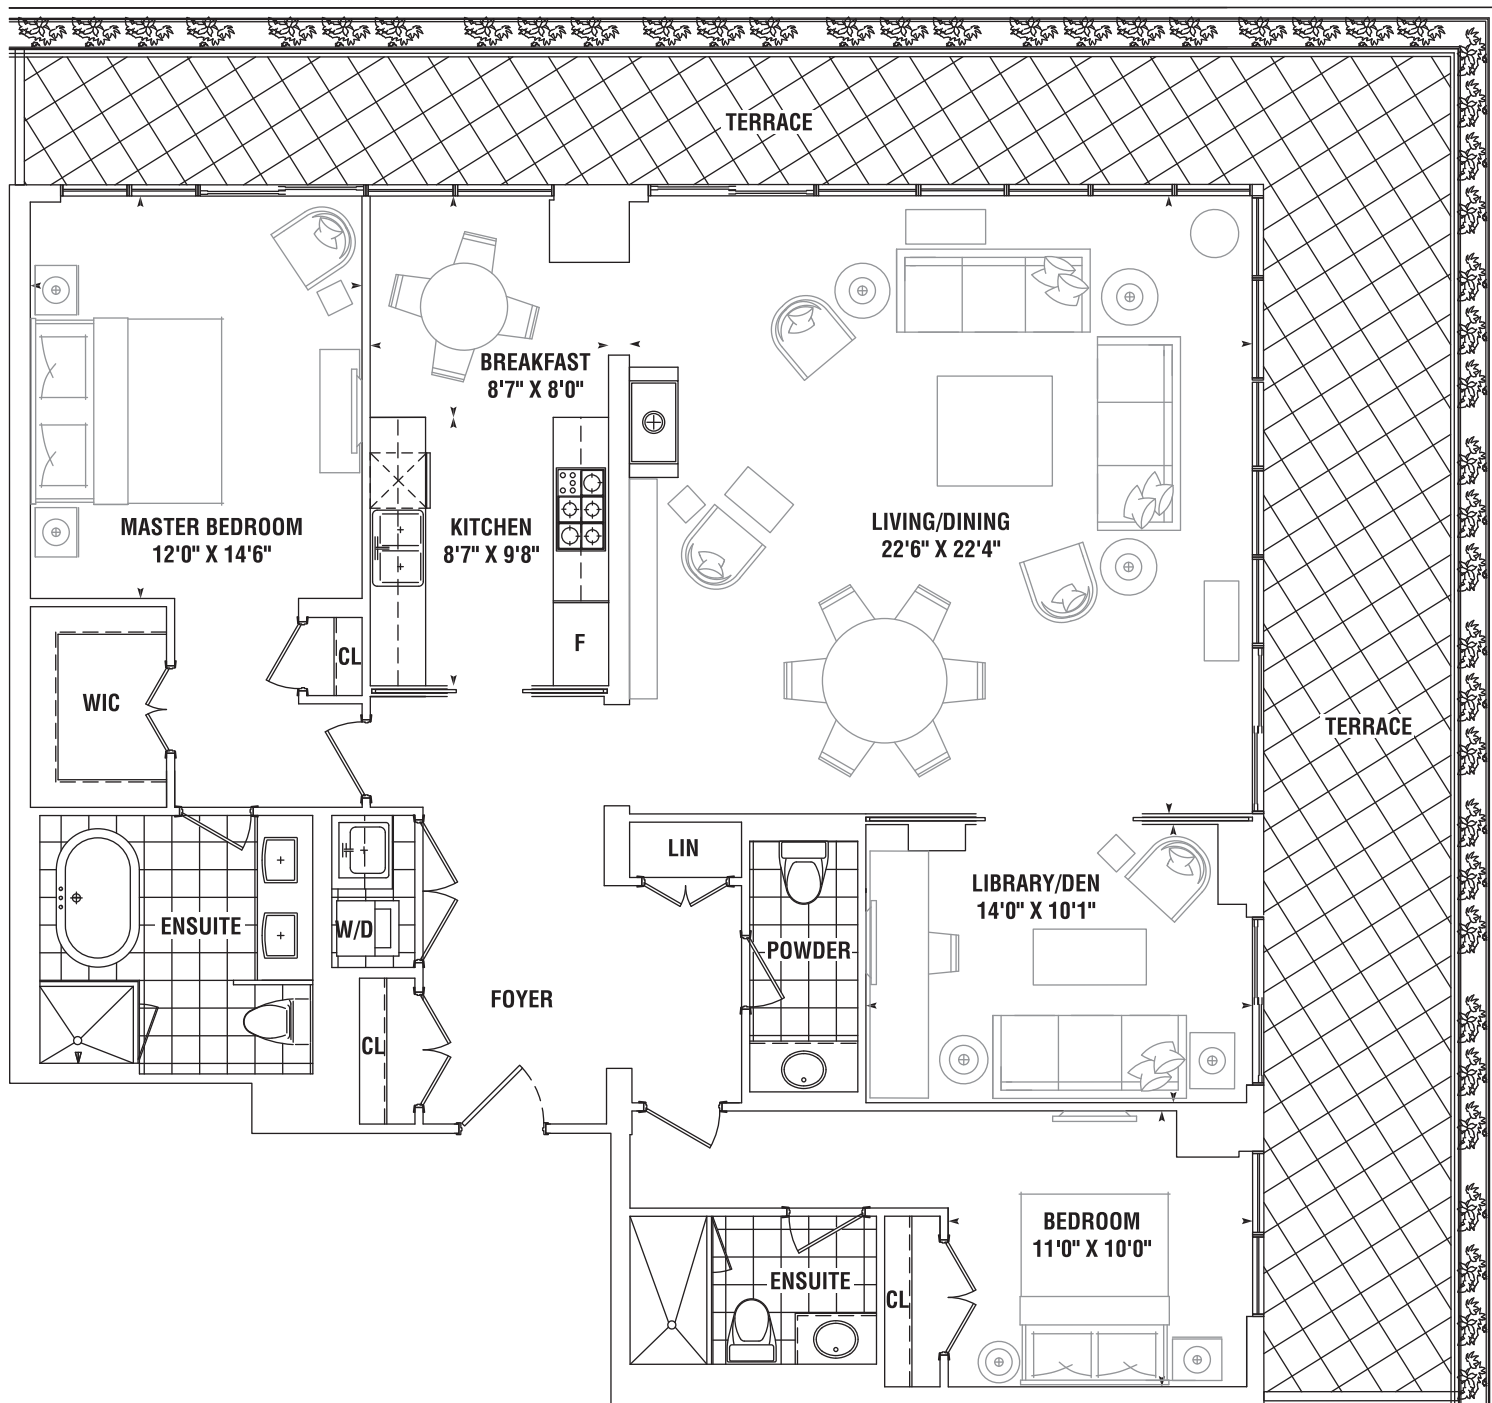

2 BEDROOM PLUS DEN

COUSTEAU 1751 SQ. FT.

PLUS 535 SQ. FT. TERRACE

9TH FLOOR