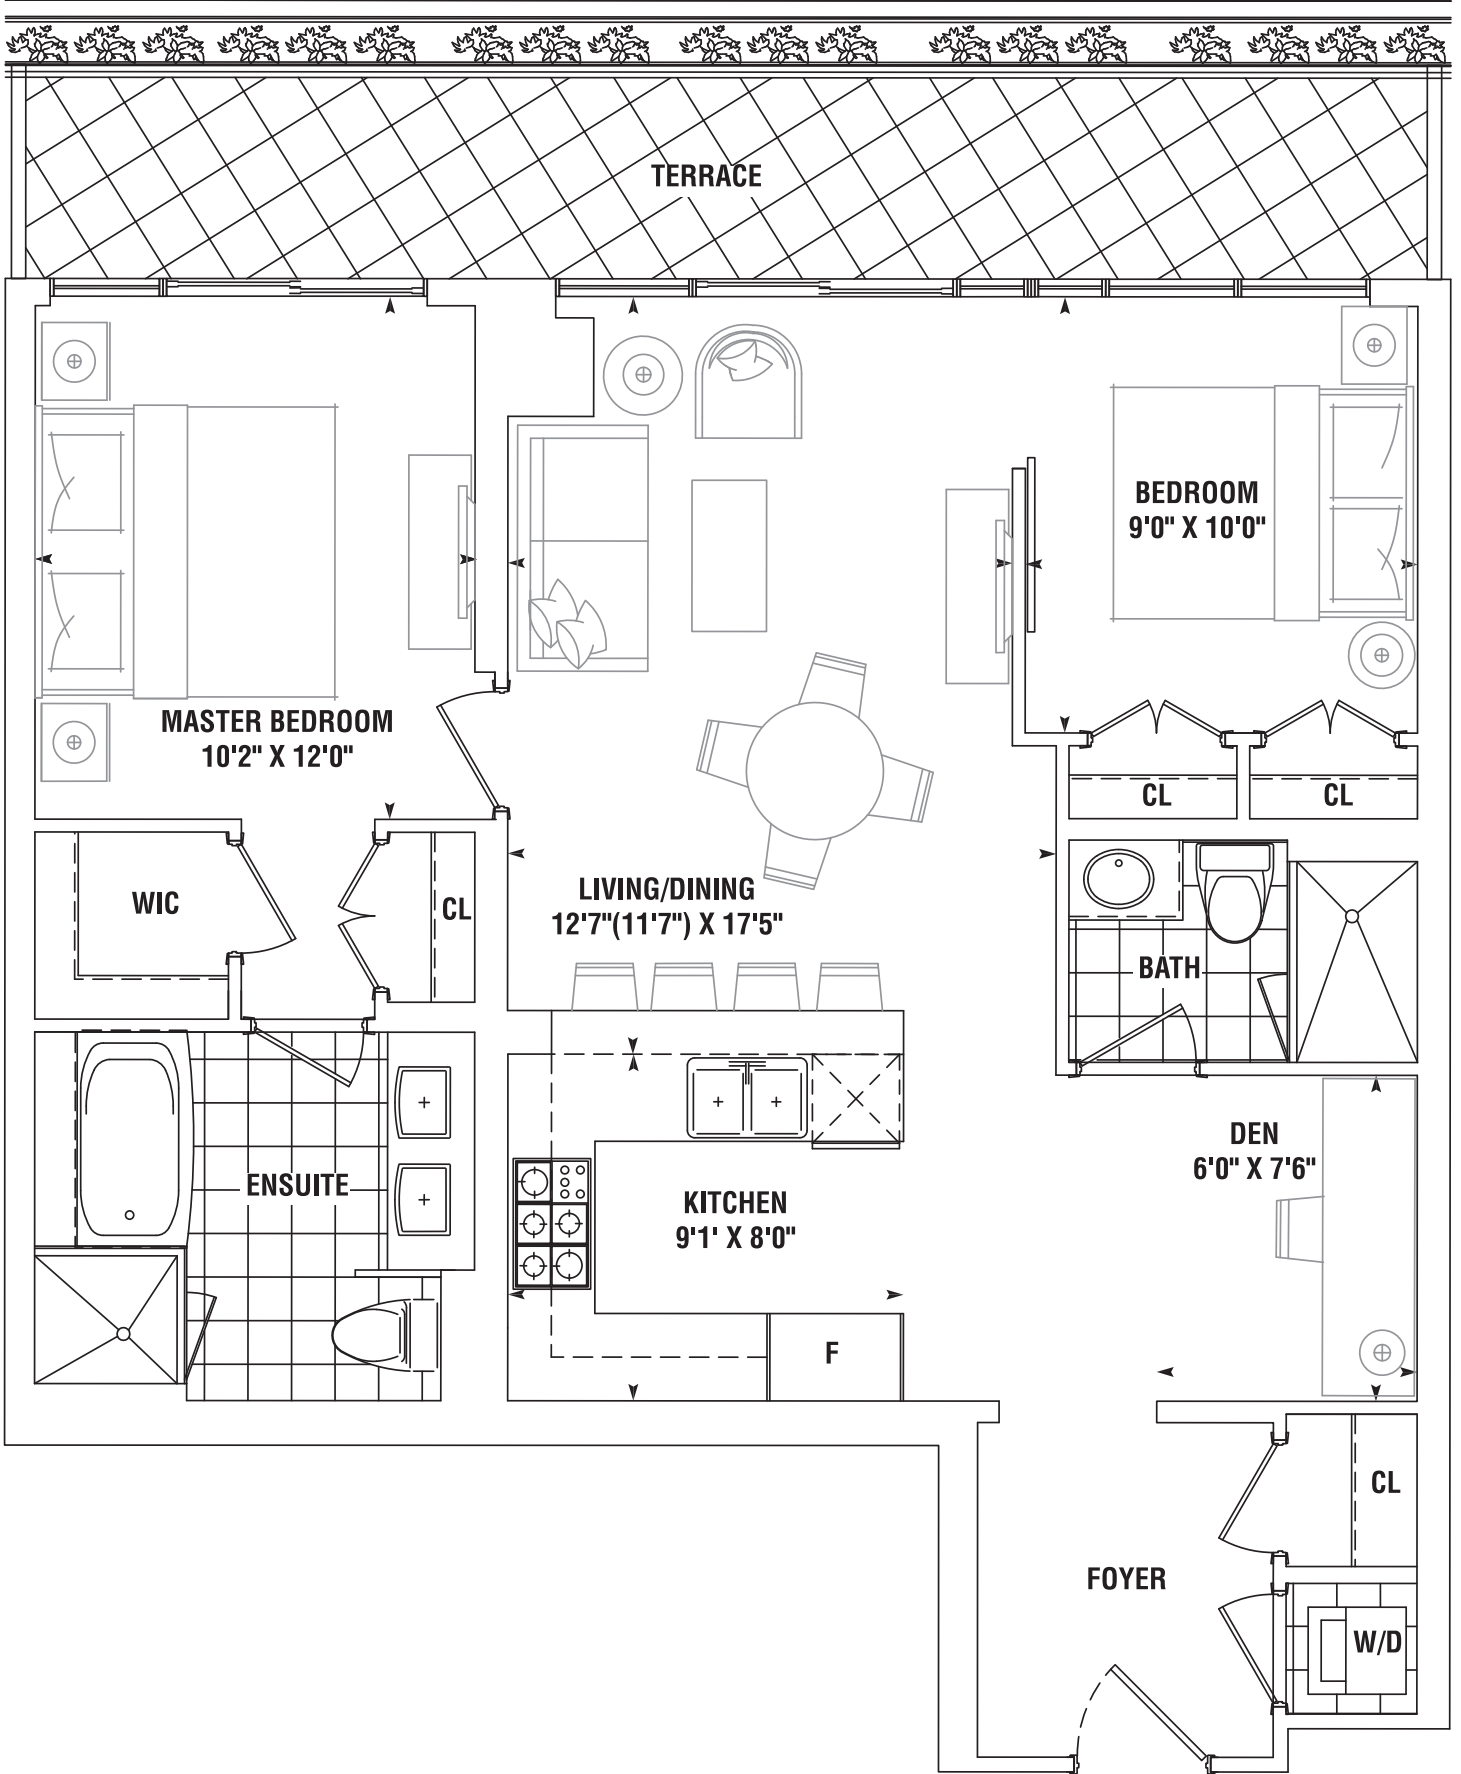

2 BEDROOM PLUS DEN

CARTIER 952^{SQ.FT.}

PLUS 151 SQ. FT. TERRACE

Materials, specifications and floor plans are subject to change without notice. All floor plans are approximate dimensions. Actual usable floor space may vary from the stated floor area. E. & O.E.