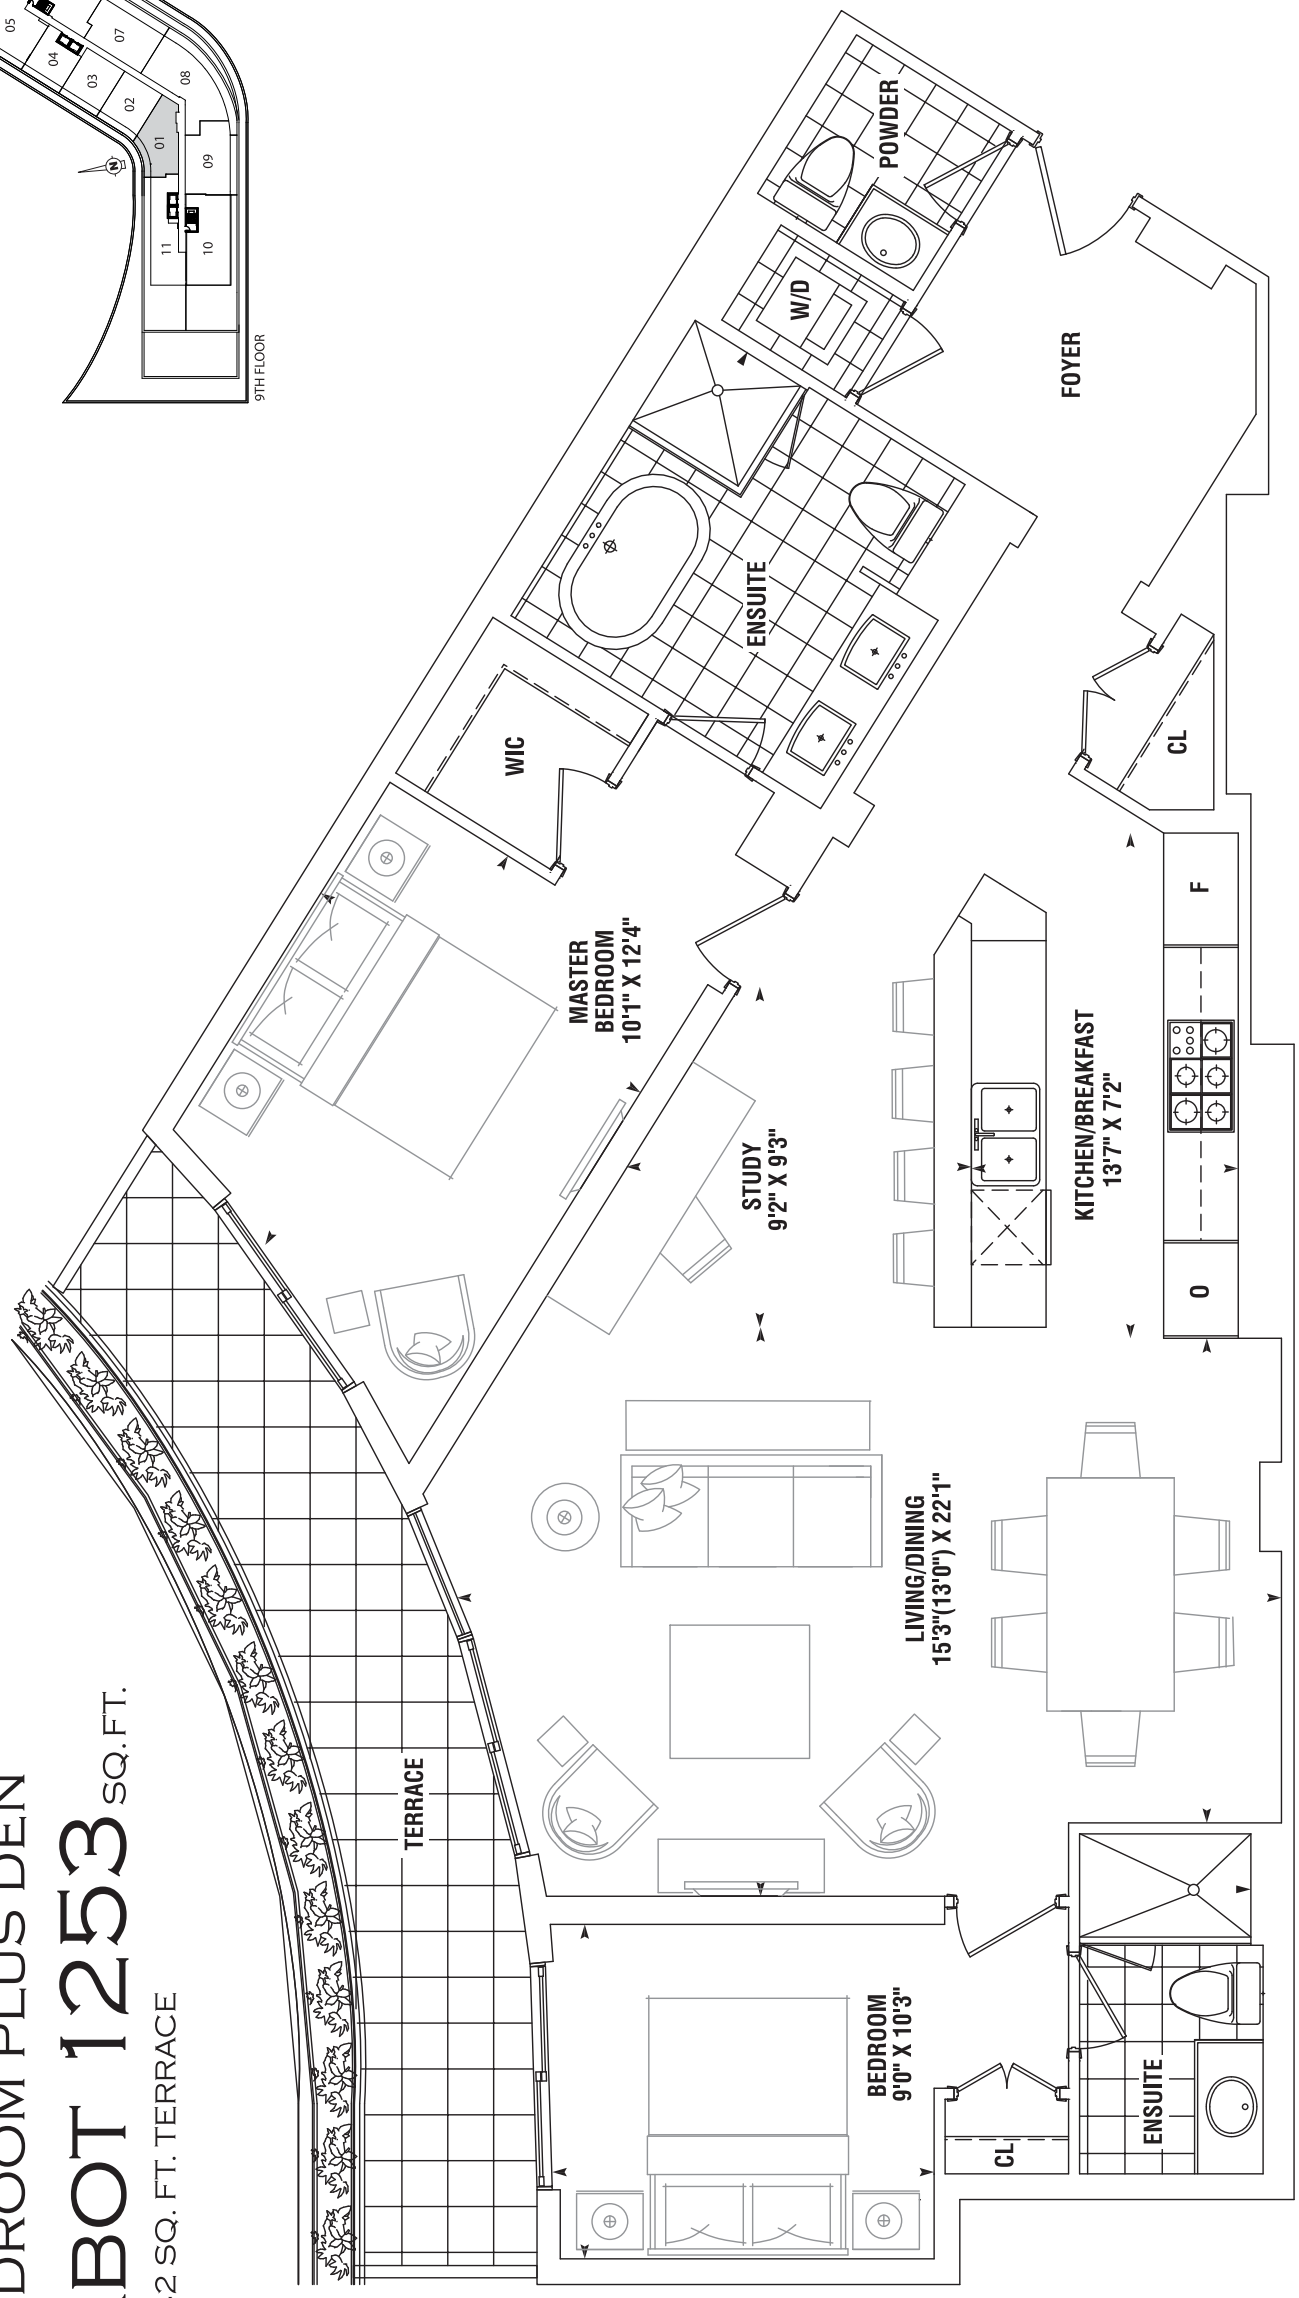

2 BEDROOM PLUS DEN  
**CABOT 1253** SQ. FT.  
 PLUS 142 SQ. FT. TERRACE

Materials, specifications and floor plans are subject to change without notice. All floor plans are approximate dimensions. Actual usable floor space may vary from the stated floor area. E. & O.E.