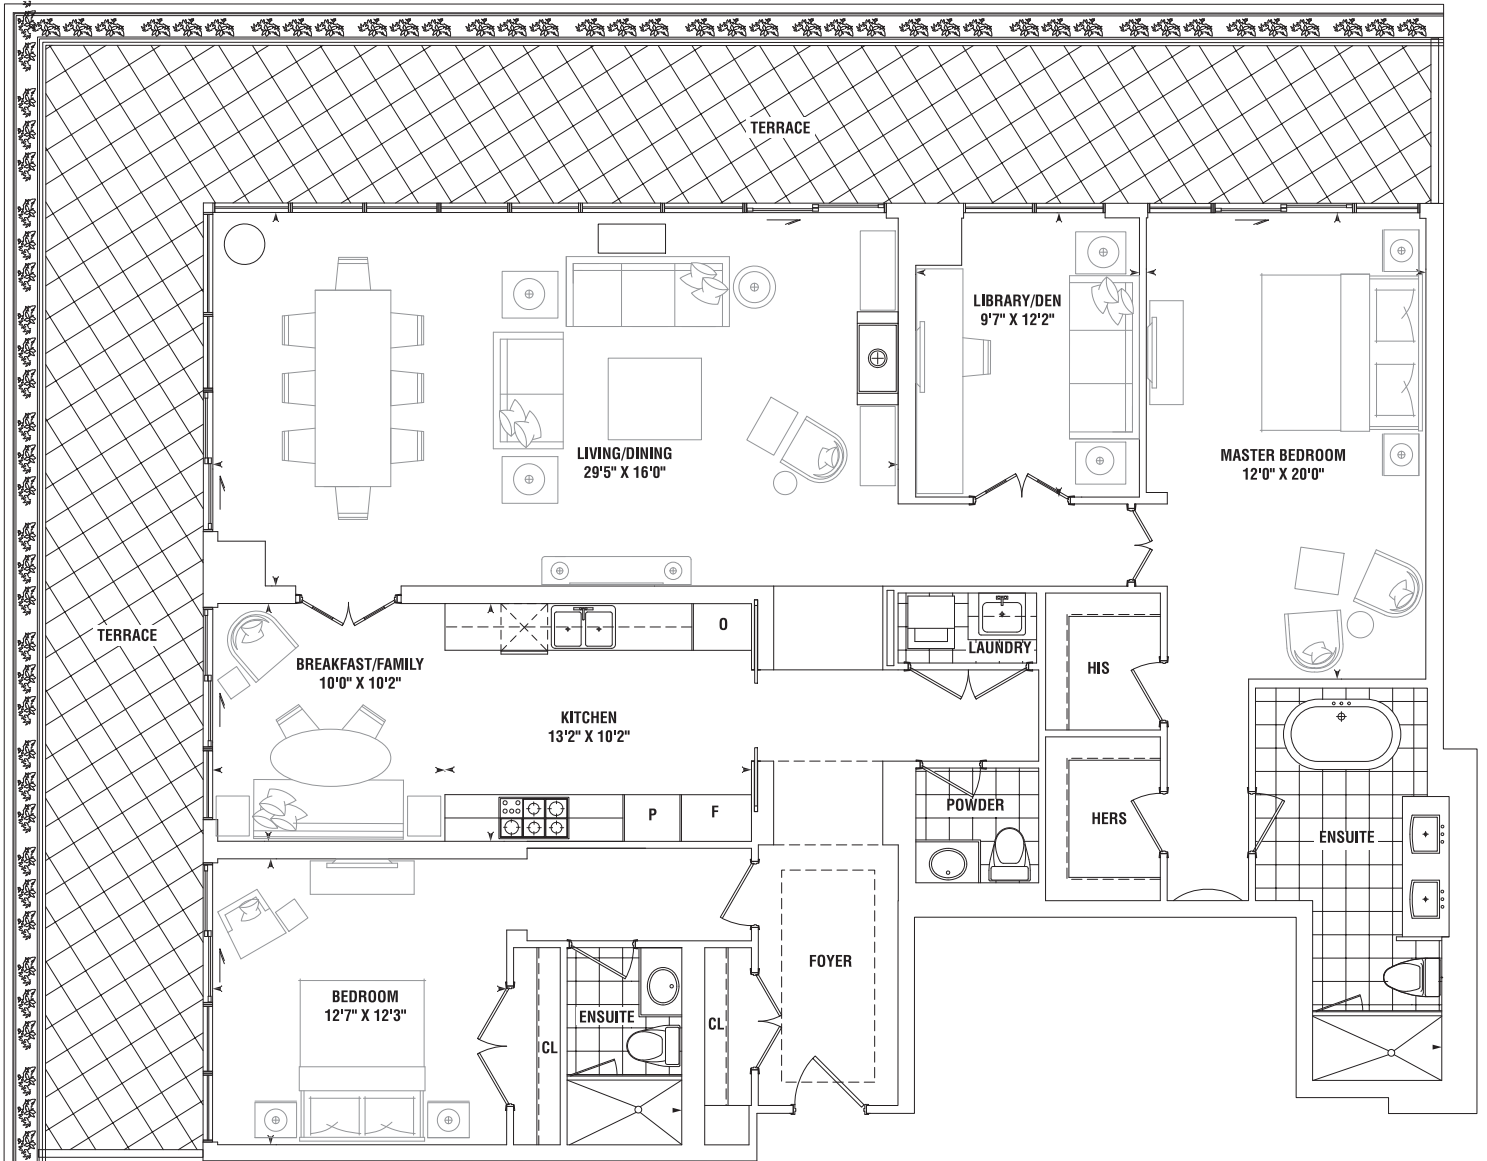

2 BEDROOM PLUS DEN

LAGOON 1986 SQ. FT.

PLUS 678 SQ. FT. TERRACE

8TH FLOOR