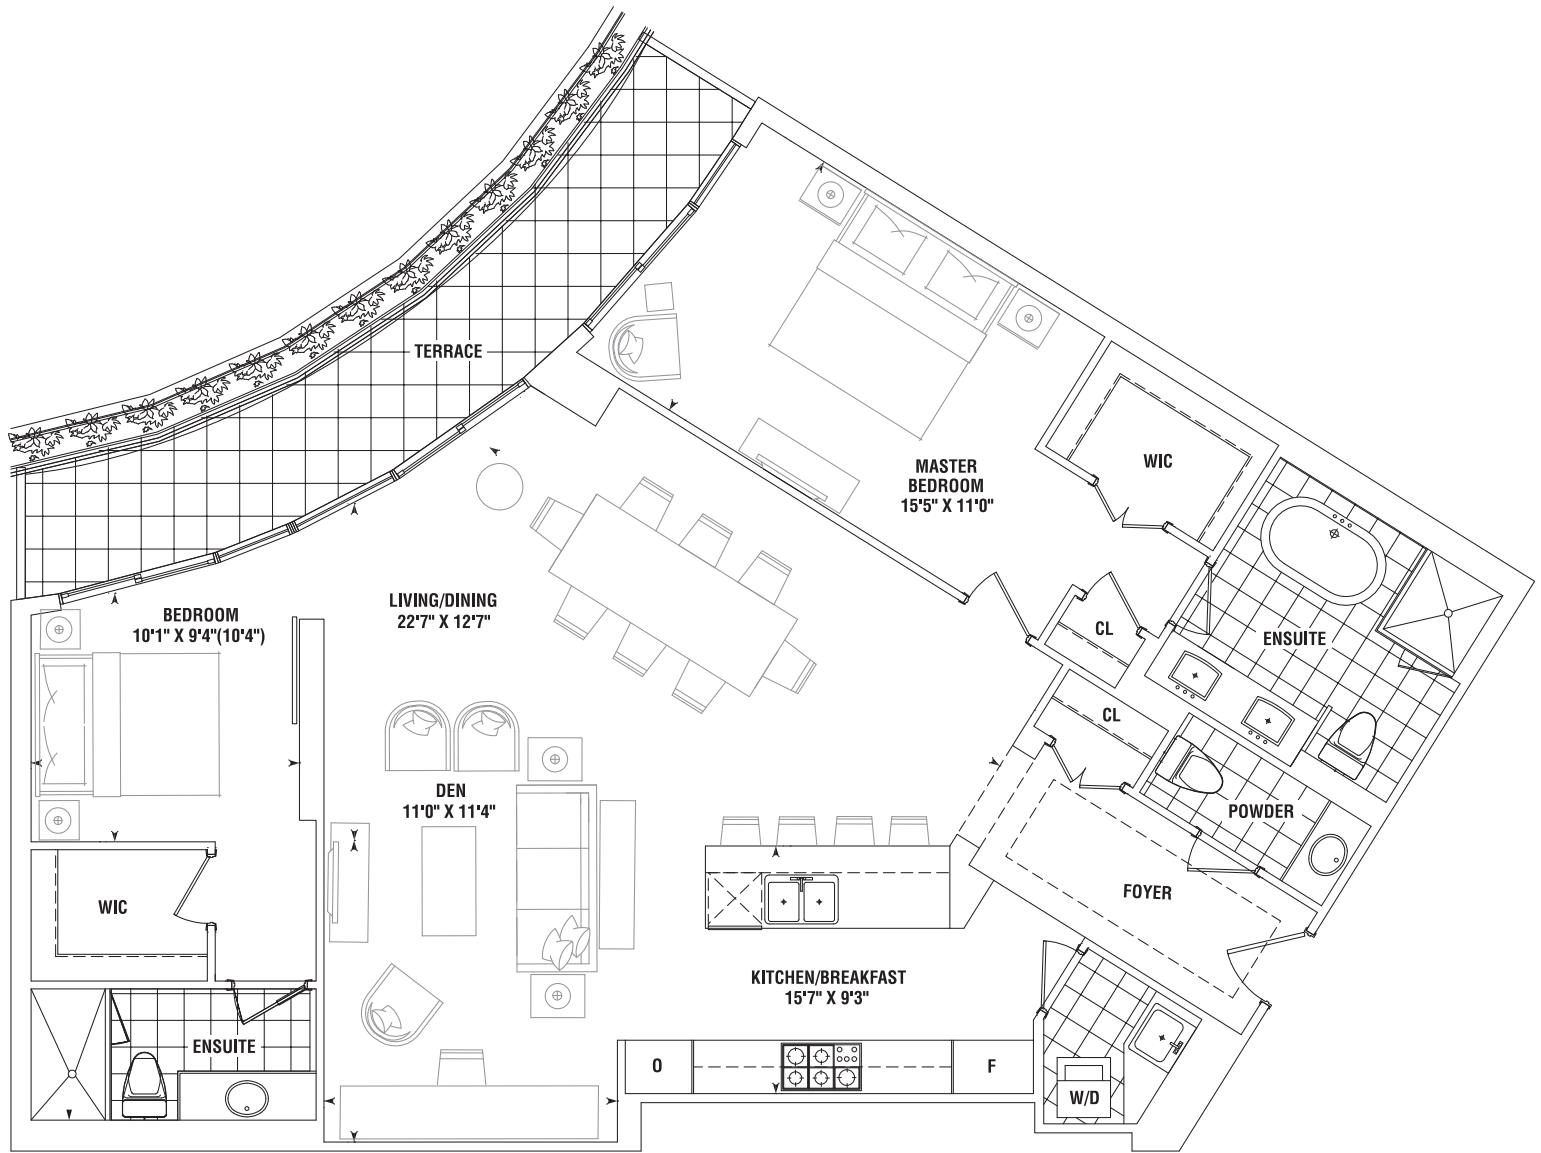

# 2 BEDROOM PLUS DEN

# ADMIRAL 1451 SQ.FT.

PLUS 148 SQ. FT. TERRACE

8TH FLOOR