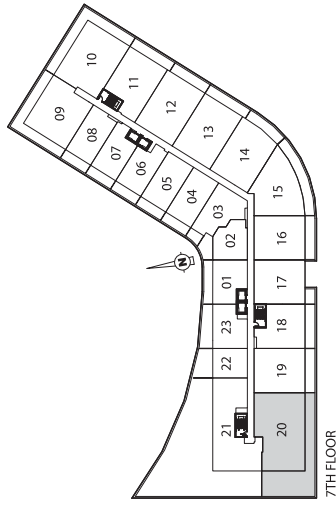

2 BEDROOM PLUS DEN

CALLAHAN 1999

SQ. FT.

PLUS 1090 SQ. FT. TERRACE

7TH FLOOR