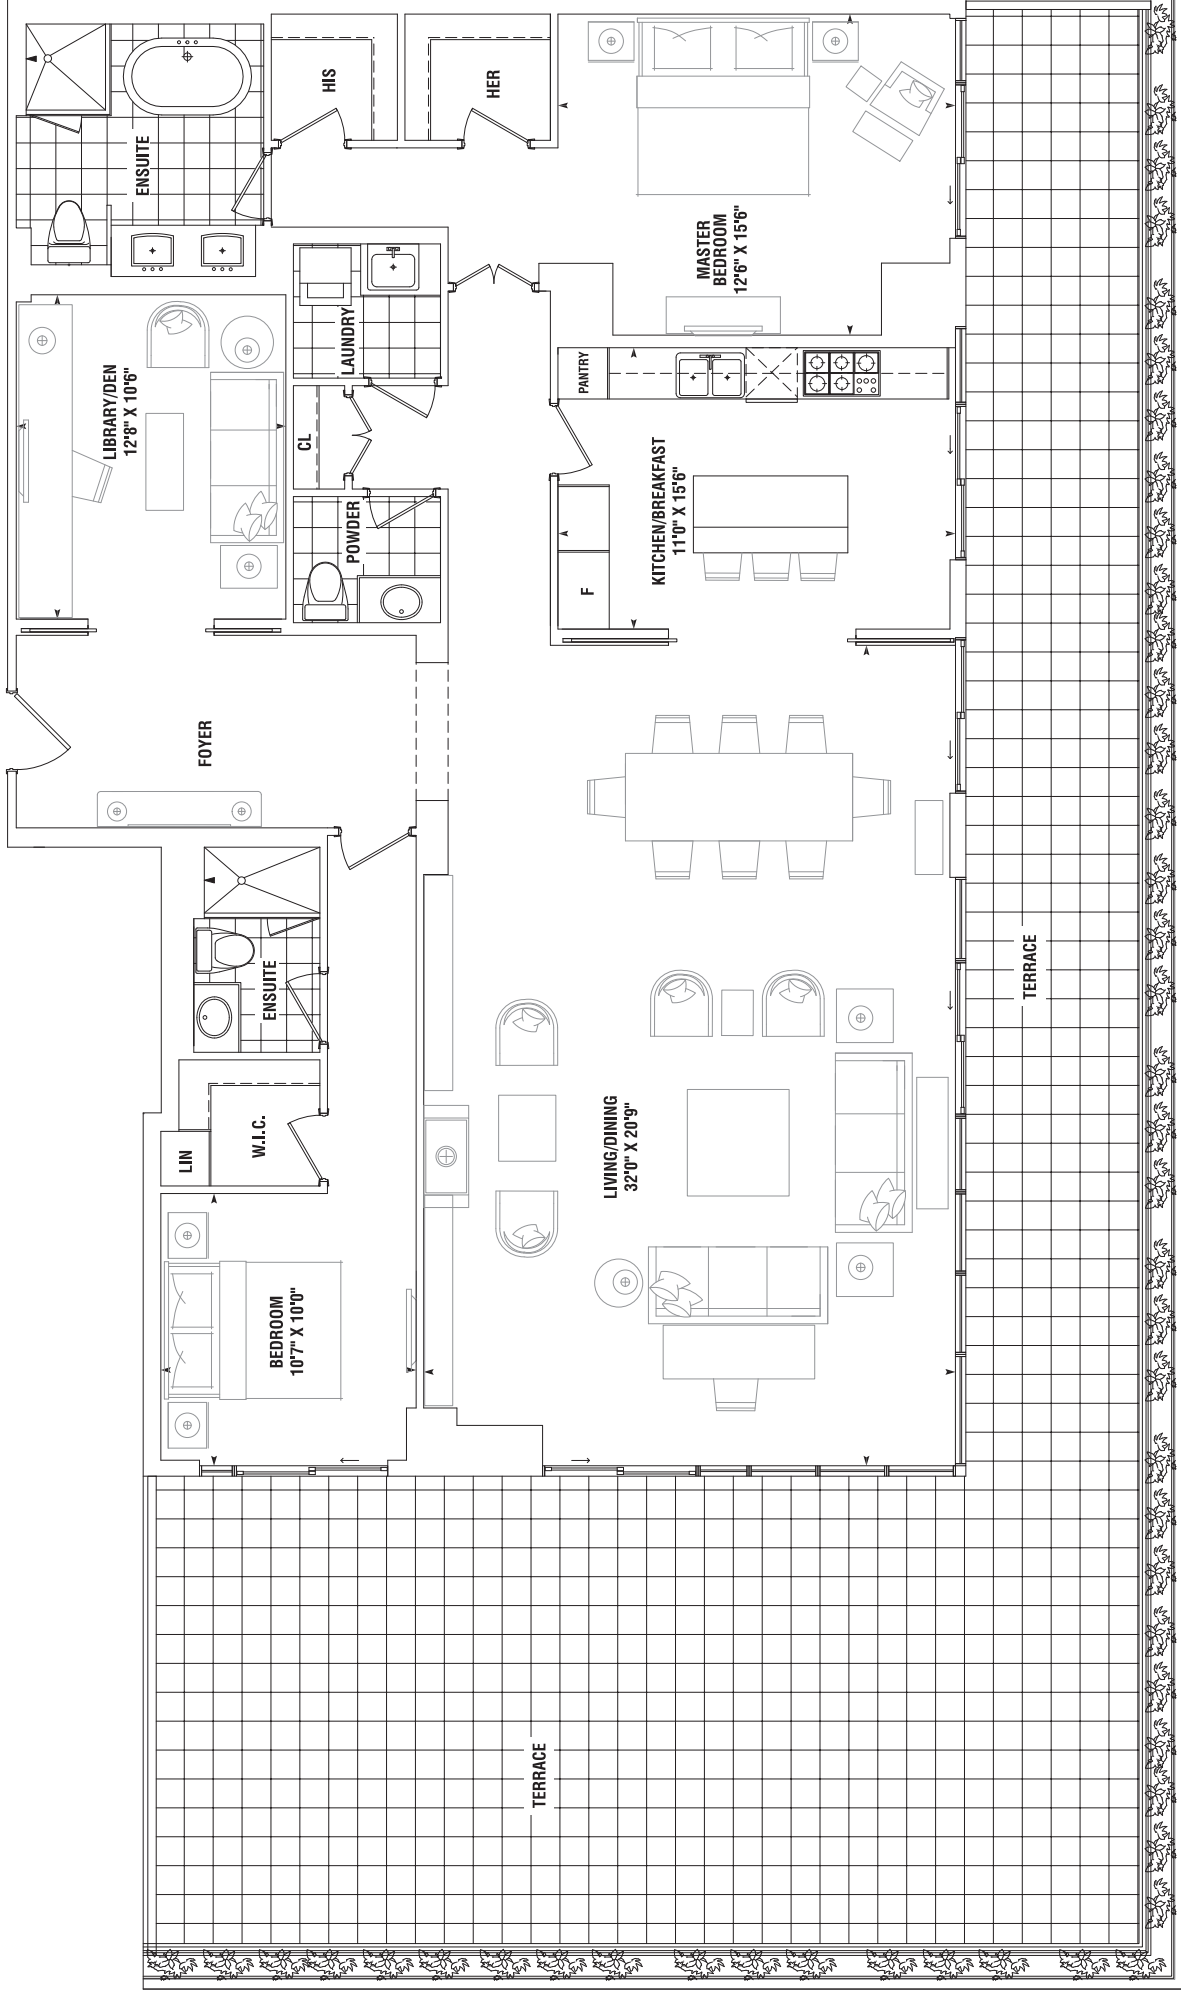

2 BEDROOM PLUS DEN

CALLAHAN 1999

SQ. FT.

PLUS 1090 SQ. FT. TERRACE

7TH FLOOR