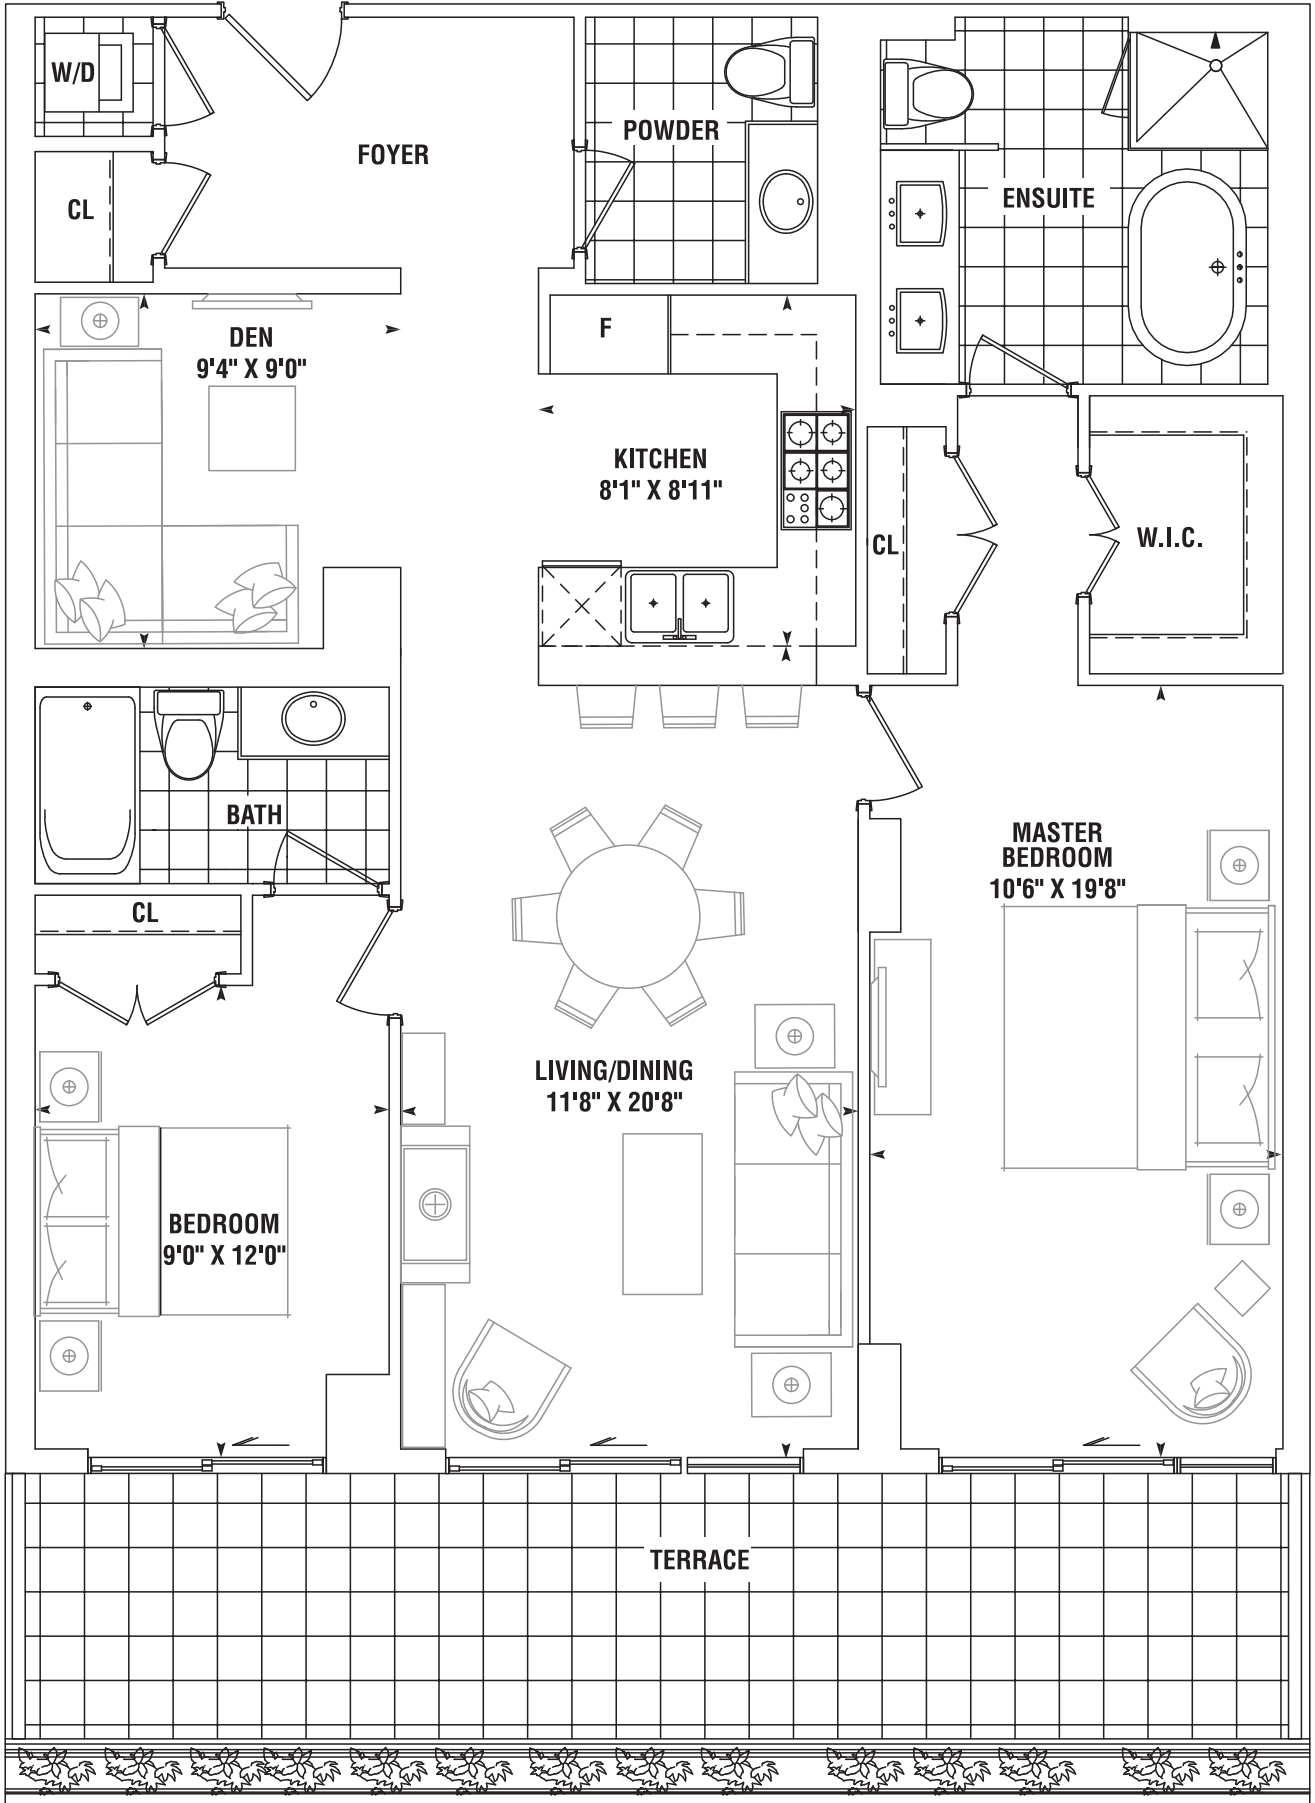

2 BEDROOM PLUS DEN

LONDON 1215 SQ. FT.

PLUS 220 SQ. FT. TERRACE

7TH FLOOR