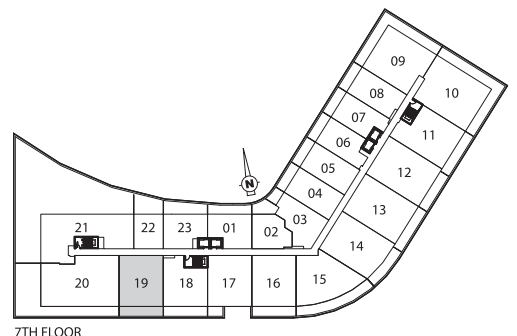

2 BEDROOM PLUS DEN

LONDON 1215 SQ. FT.

PLUS 220 SQ. FT. TERRACE

7TH FLOOR