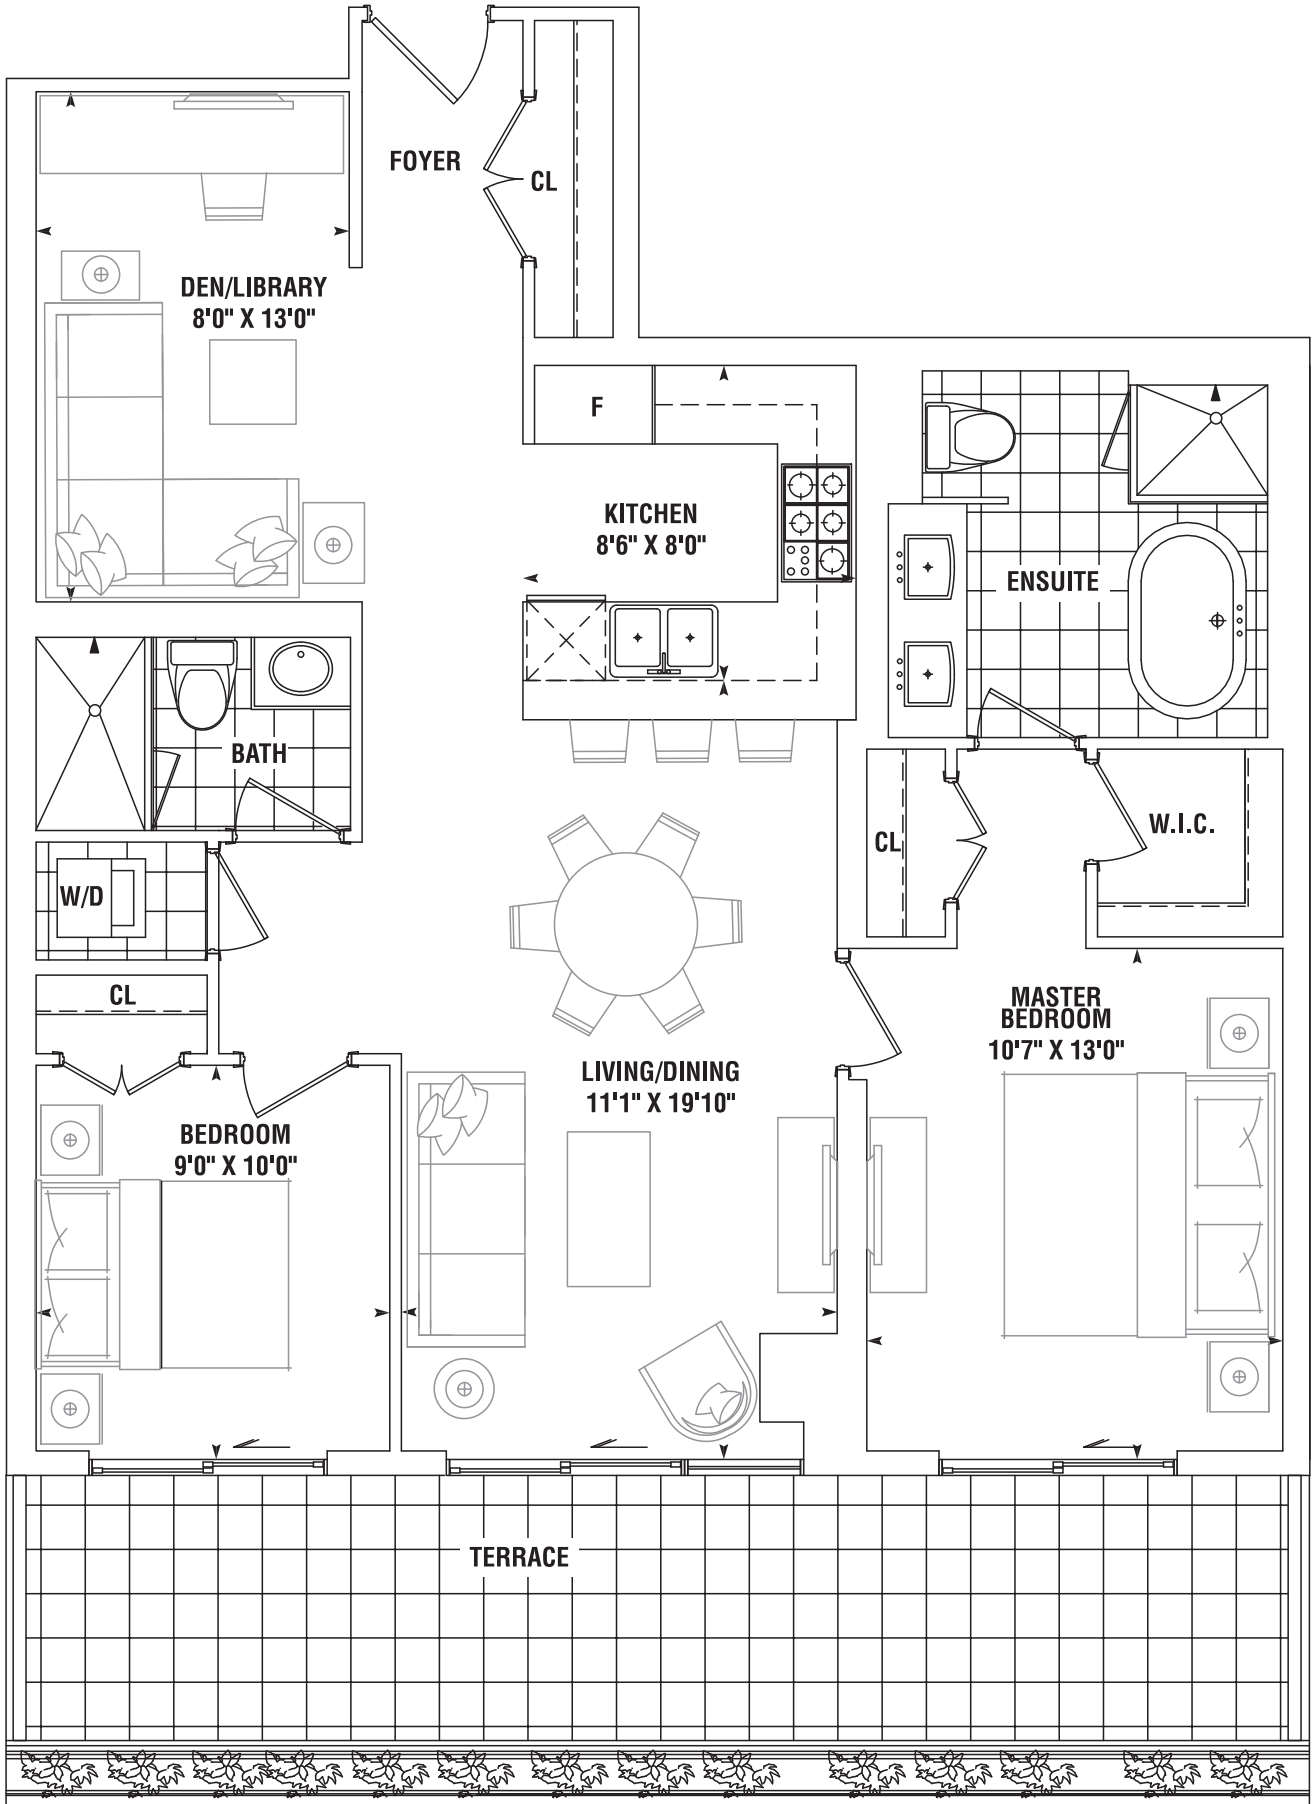

# 2 BEDROOM PLUS DEN

# O'BRIAN 1059<sup>SQ.FT.</sup>

PLUS 220 SQ. FT. TERRACE

7TH FLOOR