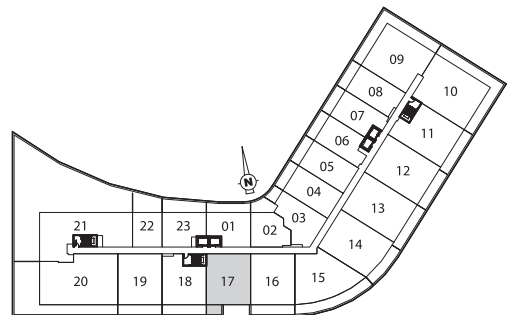

2 BEDROOM PLUS DEN

BUCHEIM 1217 SQ.FT.

PLUS 220 SQ. FT. TERRACE

7TH FLOOR