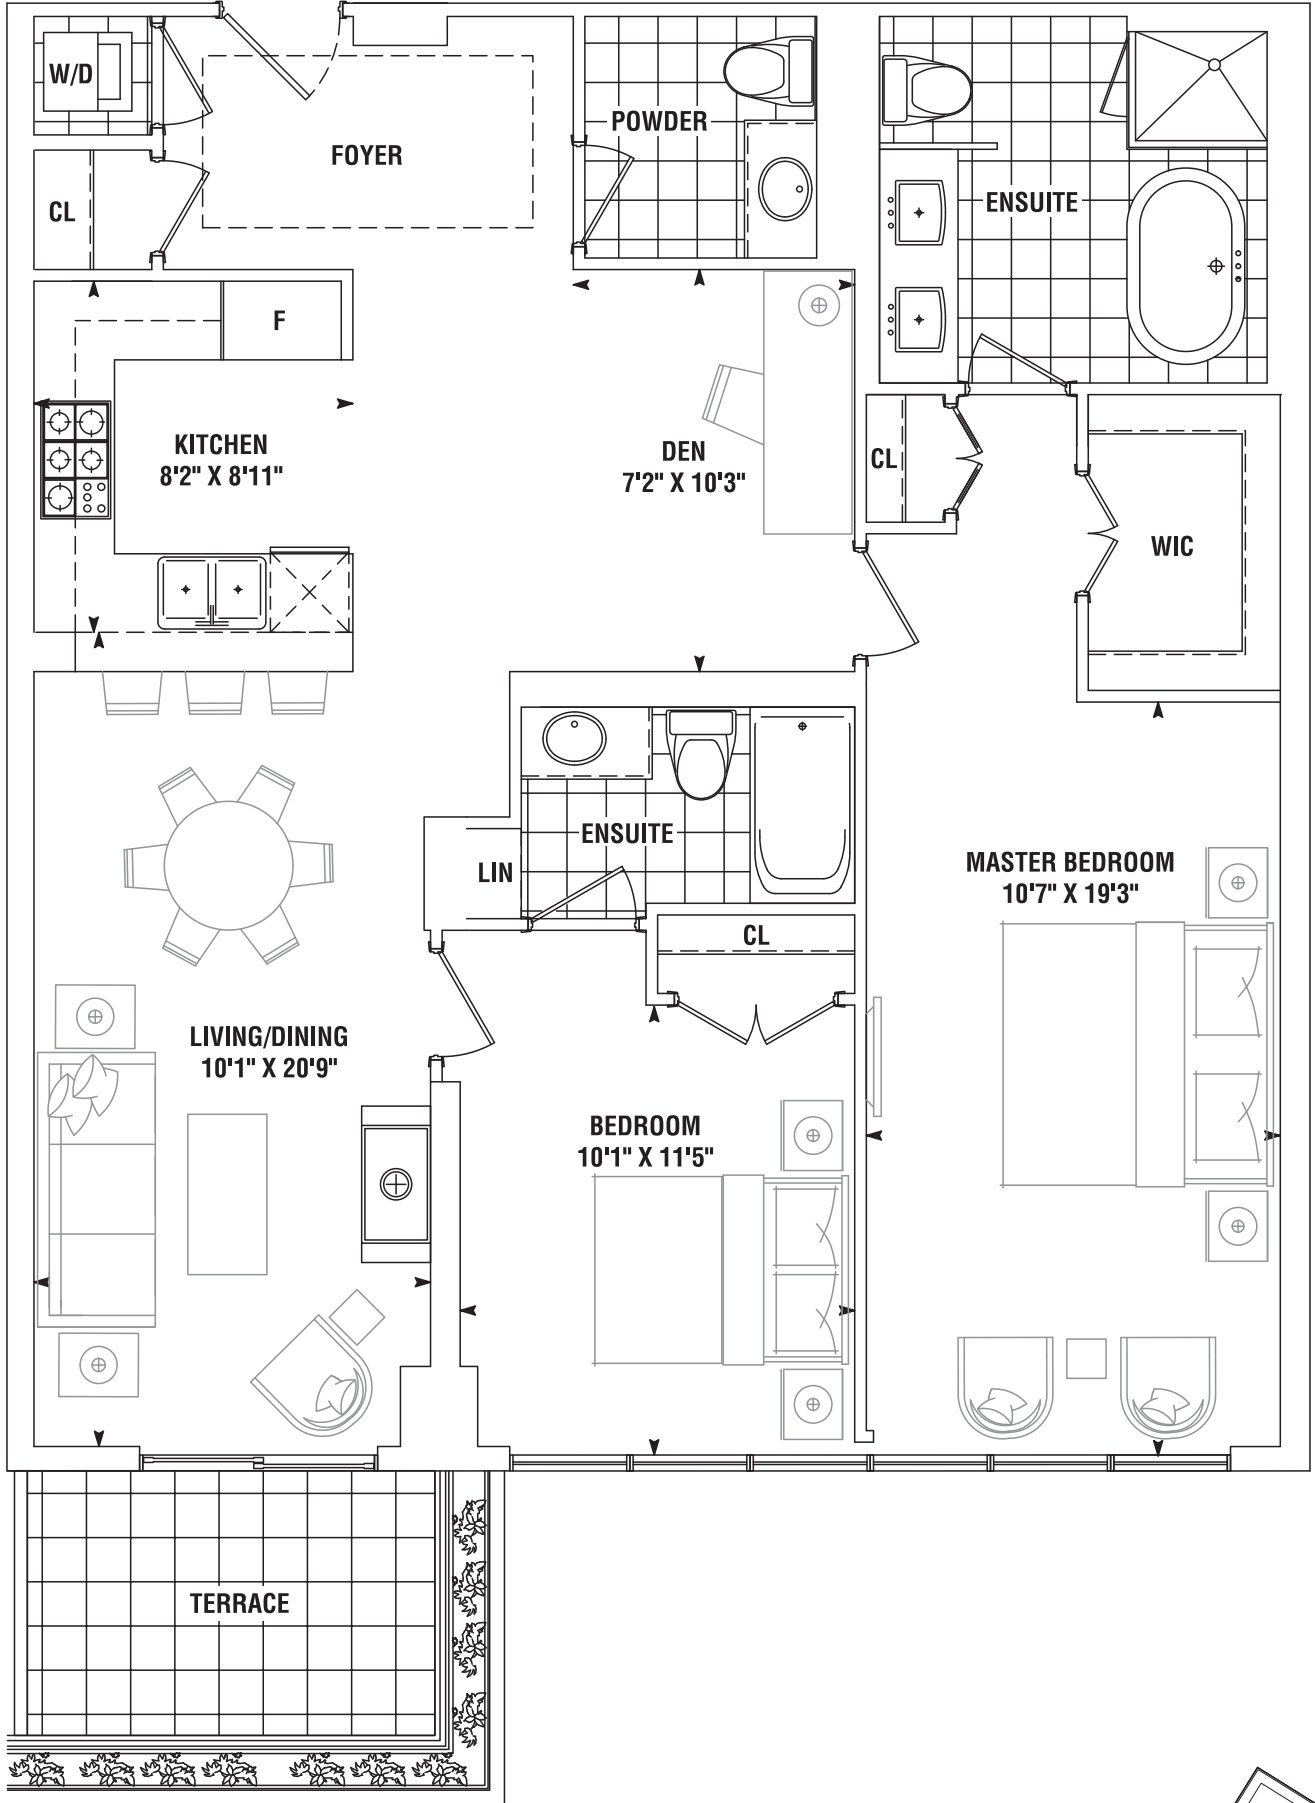

2 BEDROOM PLUS DEN

BUCHEIM 1217 SQ.FT.

PLUS 220 SQ. FT. TERRACE

7TH FLOOR