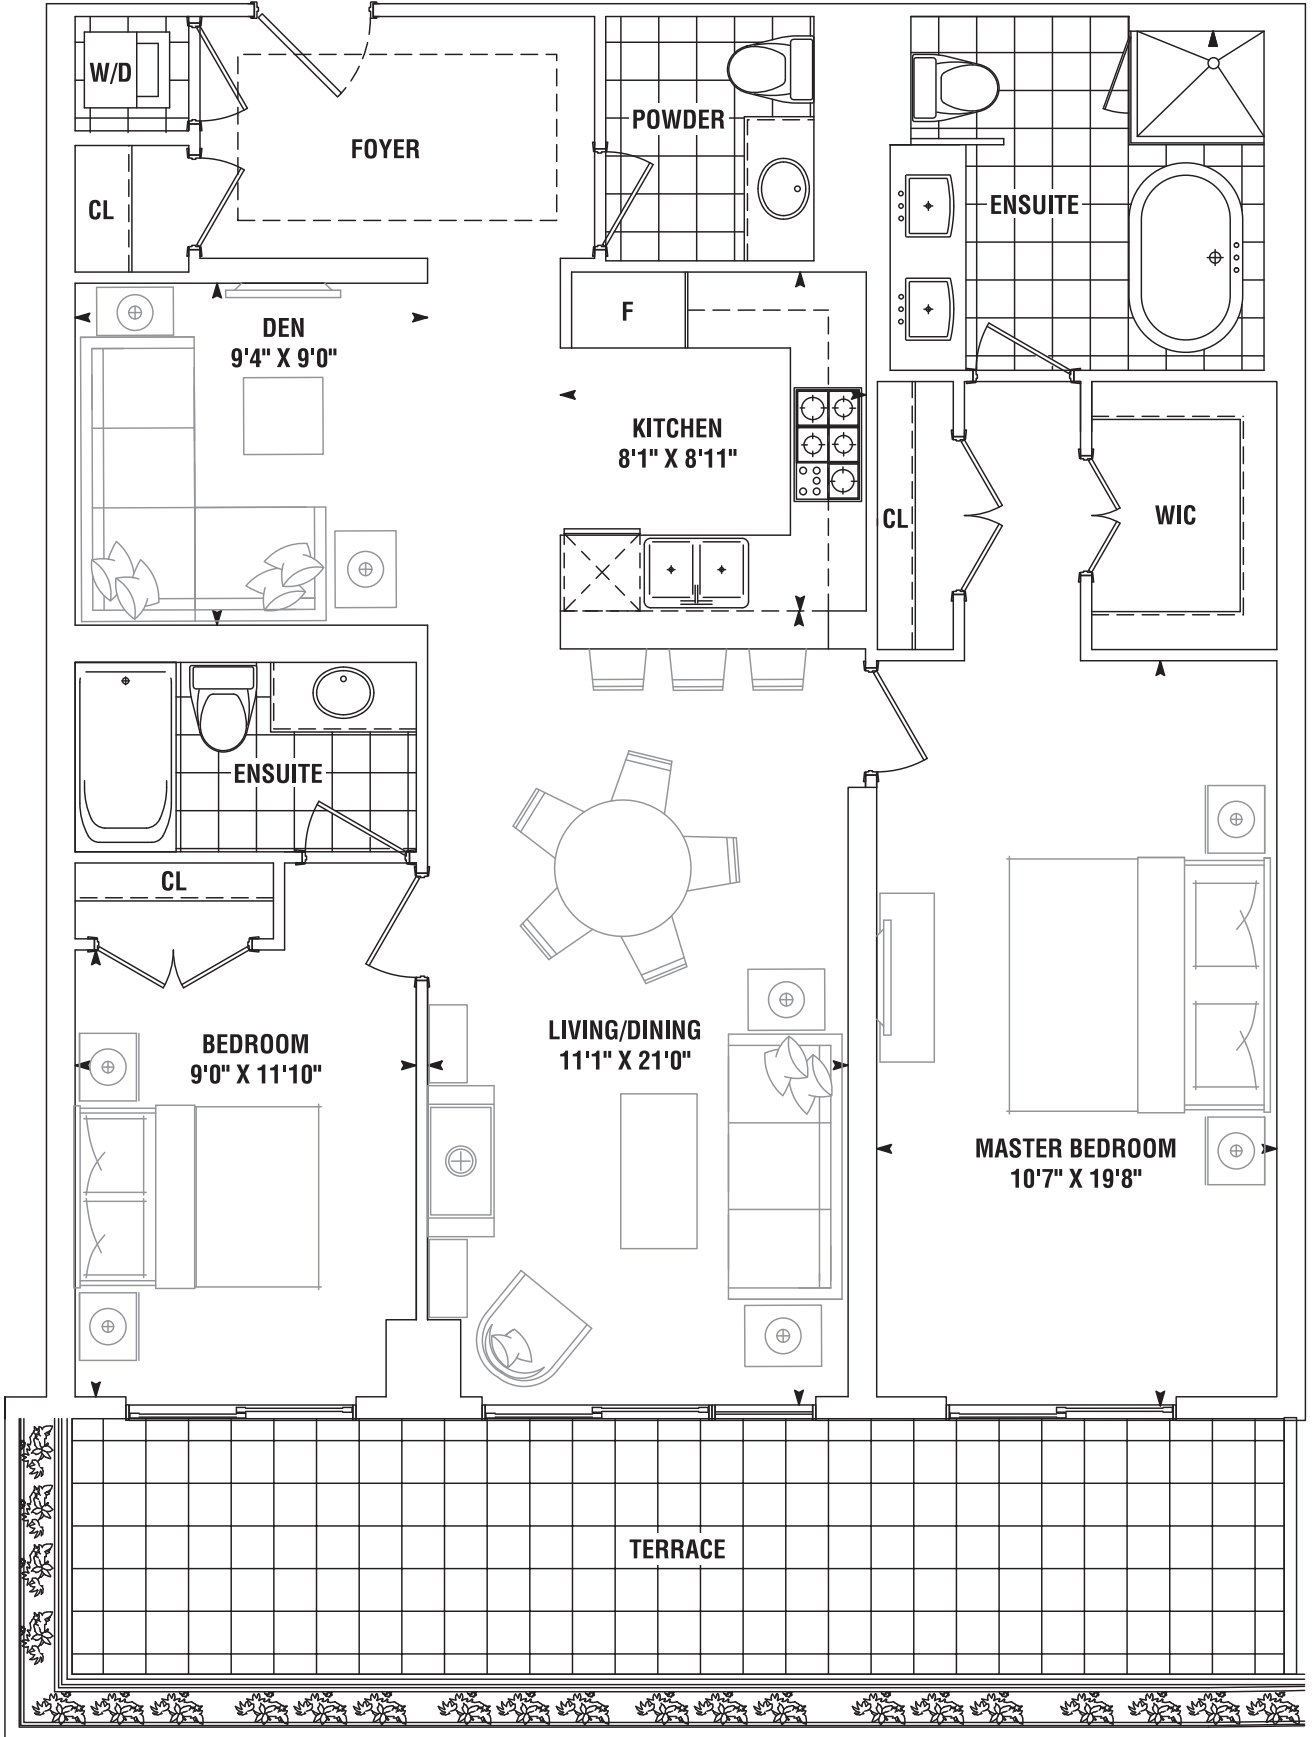

# 2 BEDROOM PLUS DEN

# MONSARRAT 1215 SQ. FT.

PLUS 220 SQ. FT. TERRACE

7TH FLOOR