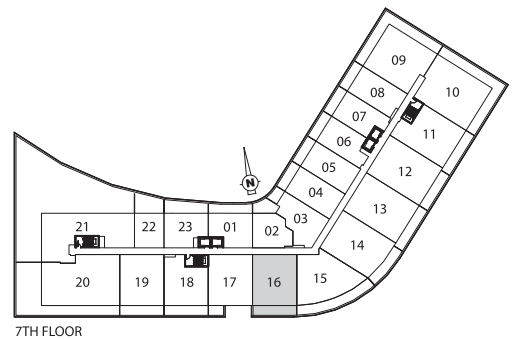

# 2 BEDROOM PLUS DEN

# MONSARRAT 1215 SQ. FT.

PLUS 220 SQ. FT. TERRACE

7TH FLOOR