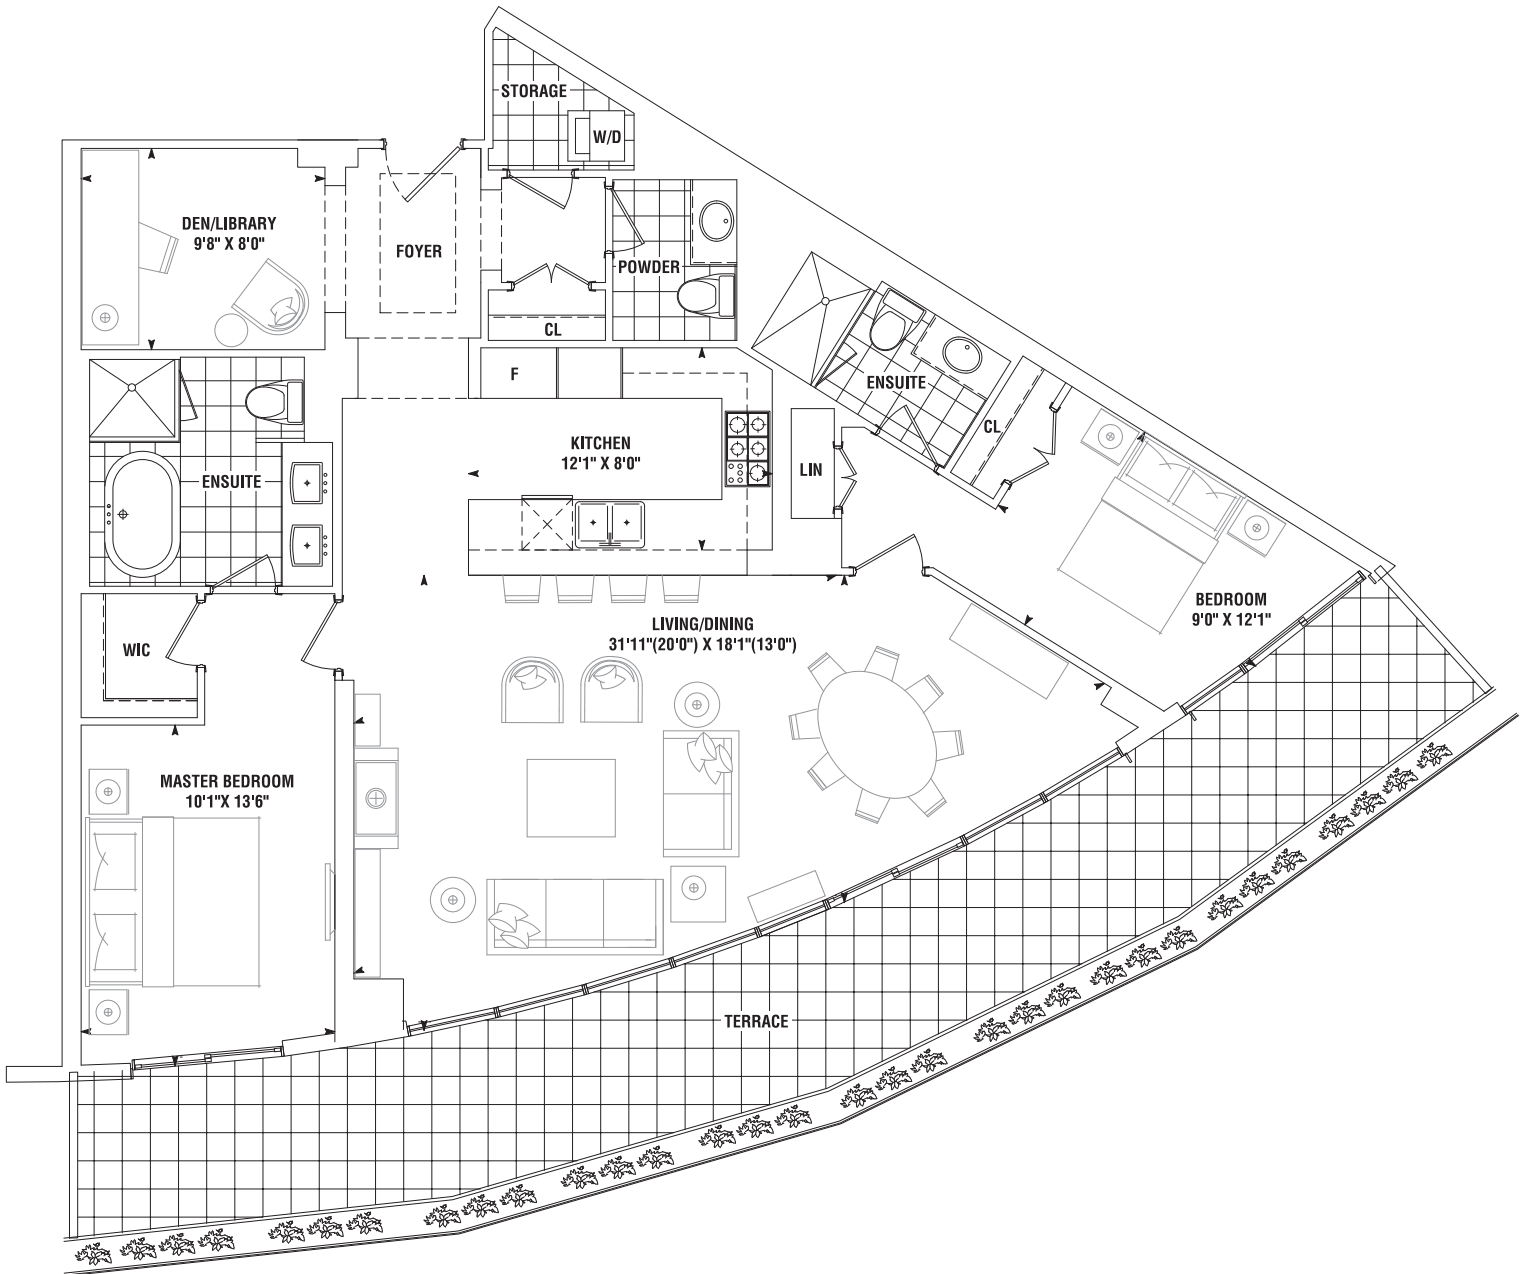

2 BEDROOM PLUS DEN

MACLEAN 1394_{SQ.FT.}

PLUS 409 SQ. FT. TERRACE

7TH FLOOR