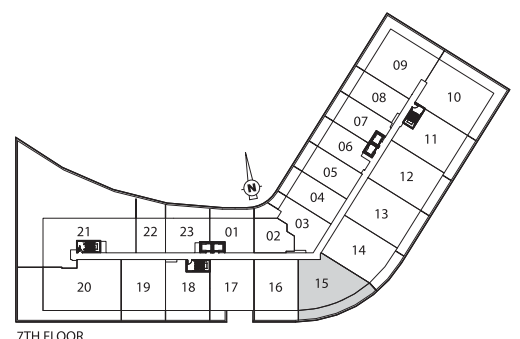

2 BEDROOM PLUS DEN

MACLEAN 1394_{SQ.FT.}

PLUS 409 SQ. FT. TERRACE

7TH FLOOR