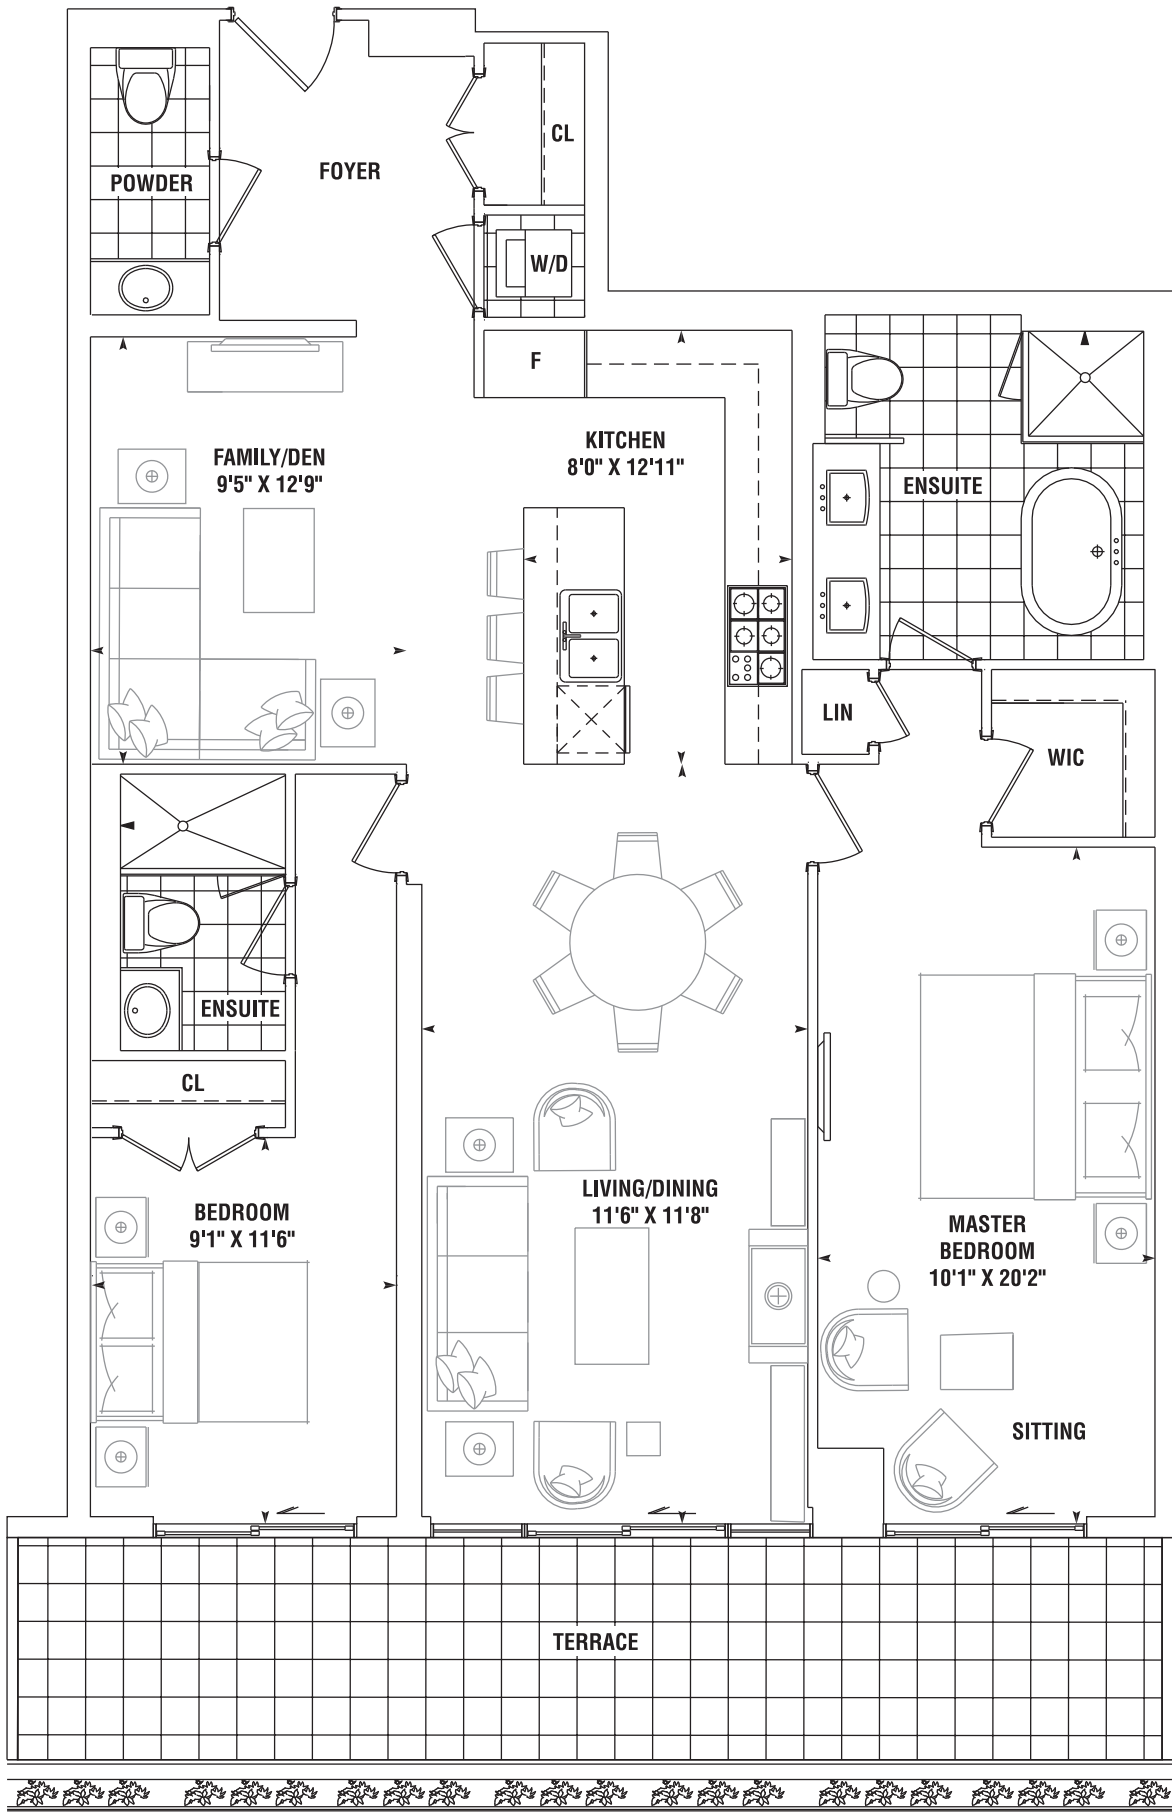

# 2 BEDROOM PLUS DEN

# COLERIDGE 1339 SQ.FT.

PLUS 220 SQ. FT. TERRACE

7TH FLOOR