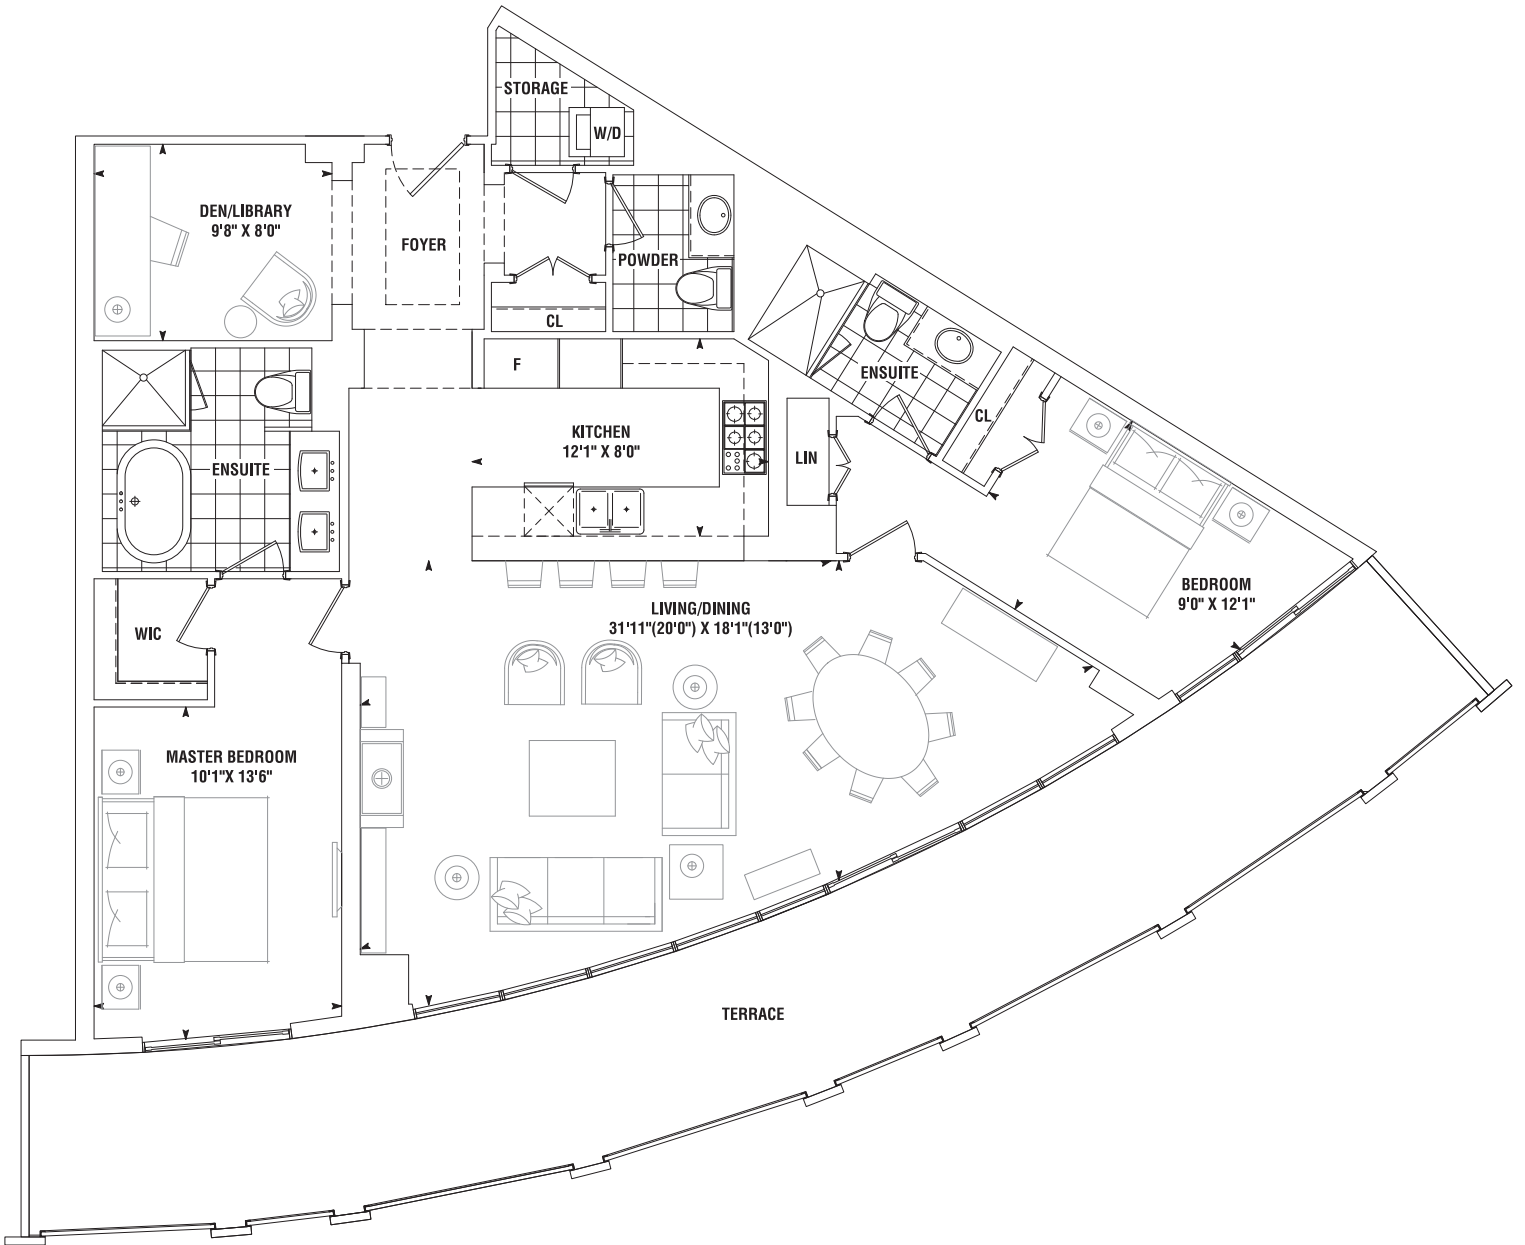

2 BEDROOM PLUS DEN

FAERING 1394_{SQ.FT.}

PLUS 440 - 444 SQ. FT. TERRACE

3RD TO 6TH FLOOR

Materials, specifications and floor plans are subject to change without notice. All floor plans are approximate dimensions. Actual usable floor space may vary from the stated floor area. E. & O.E.