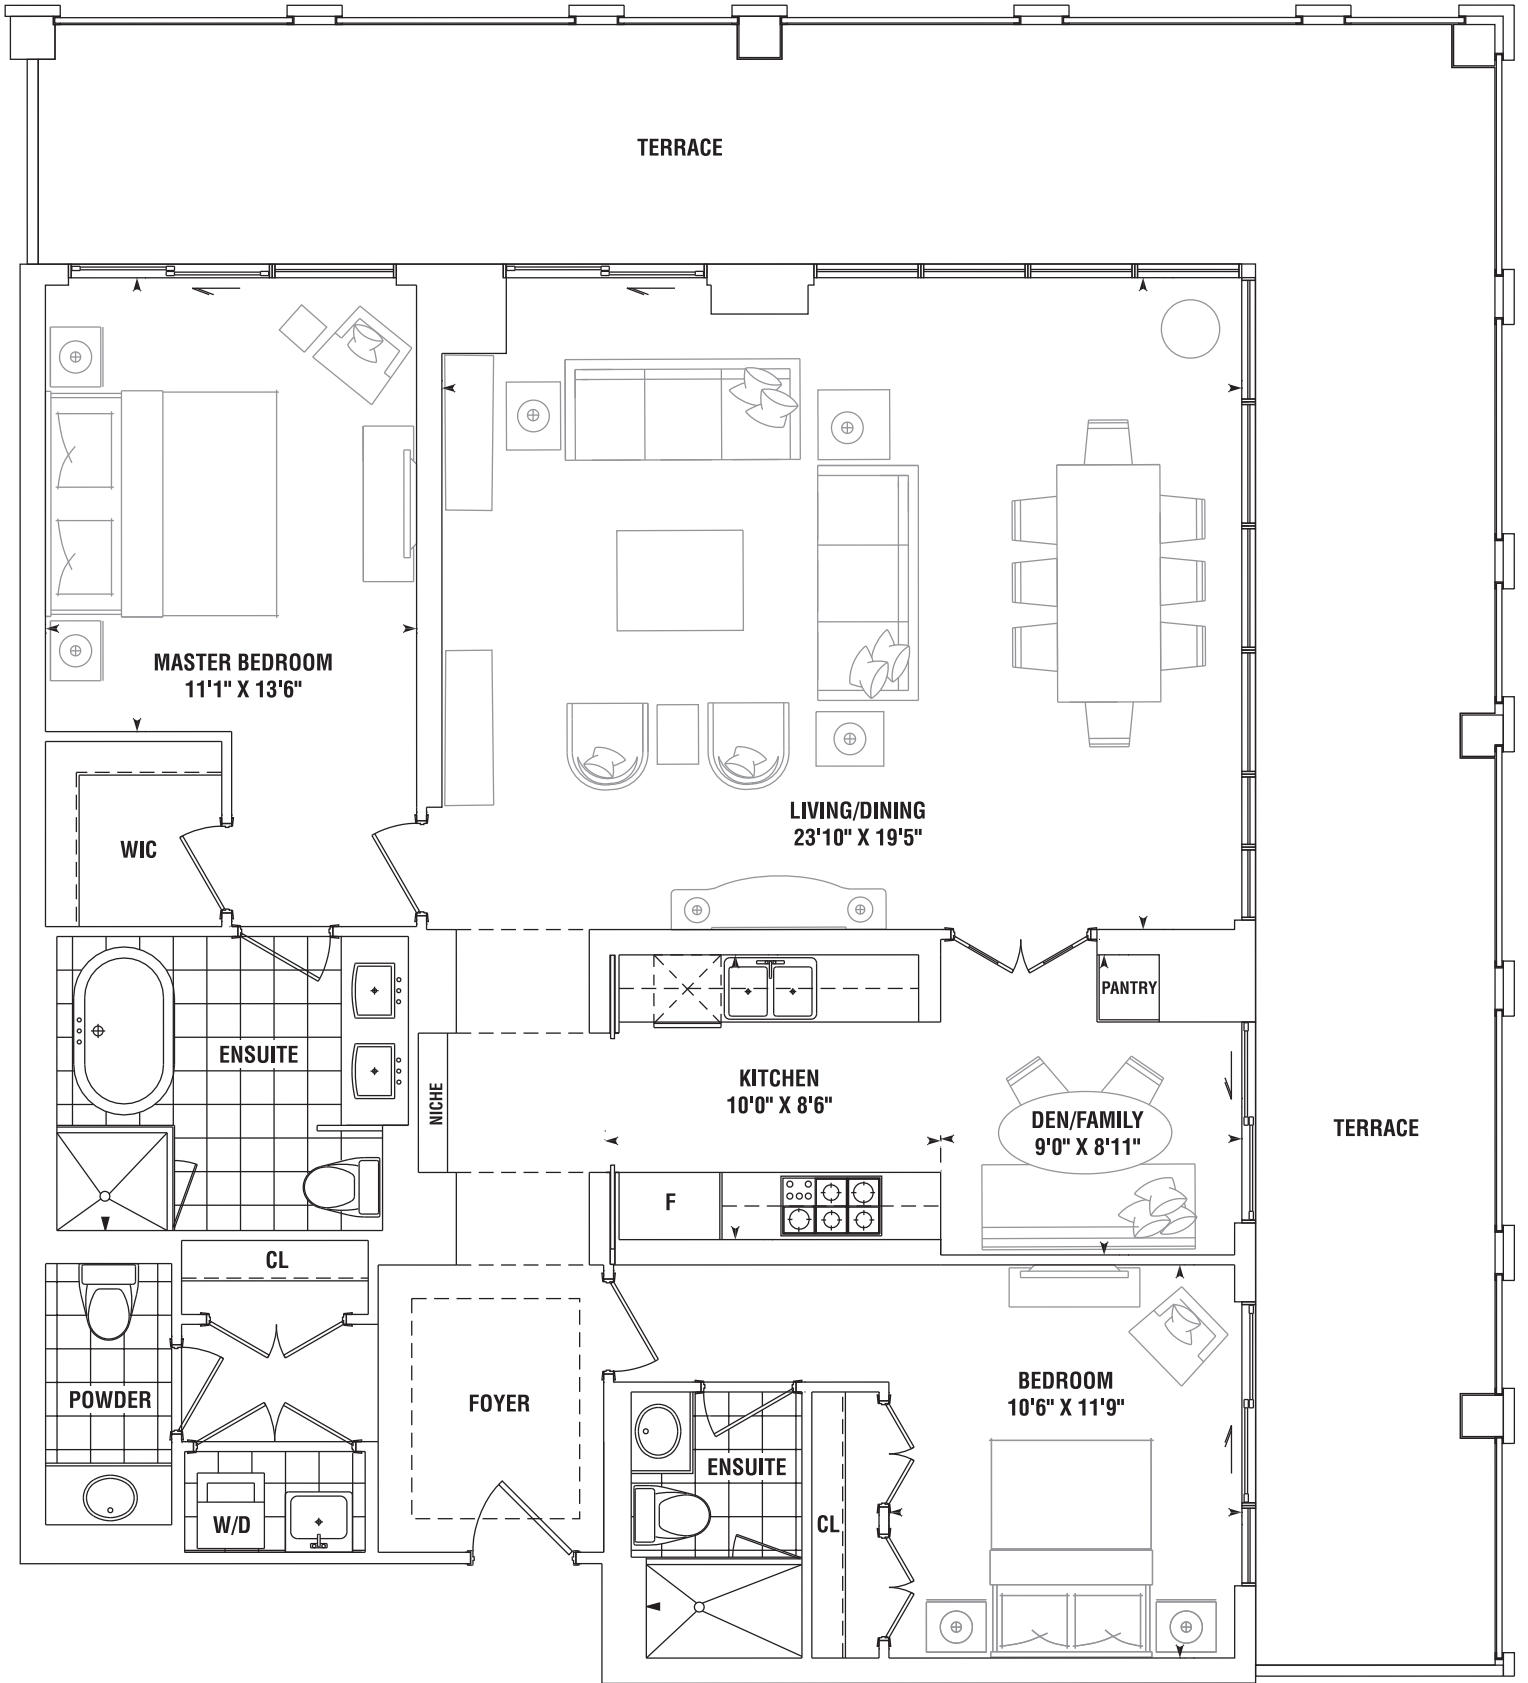

# 2 BEDROOM PLUS DEN

# STEAMBOAT 1472 SQ. FT.

PLUS 584 - 614 SQ. FT. TERRACE

3RD TO 6TH FLOOR