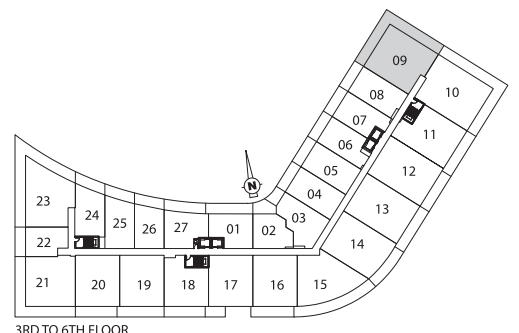

# 2 BEDROOM PLUS DEN

# STEAMBOAT 1472 SQ. FT.

PLUS 584 - 614 SQ. FT. TERRACE

3RD TO 6TH FLOOR