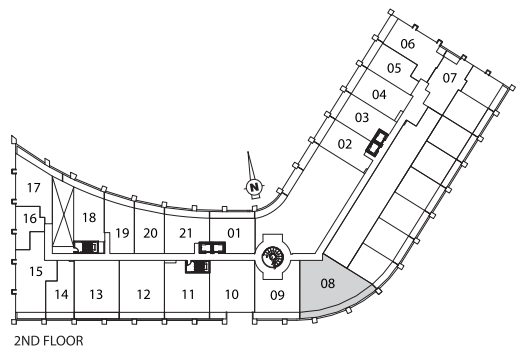

# 2 BEDROOM PLUS DEN

# LEEWAY 1393<sup>SQ.FT.</sup>

PLUS 279 SQ. FT. TERRACE

2ND FLOOR

Materials, specifications and floor plans are subject to change without notice. All floor plans are approximate dimensions. Actual usable floor space may vary from the stated floor area. E. & O.E.