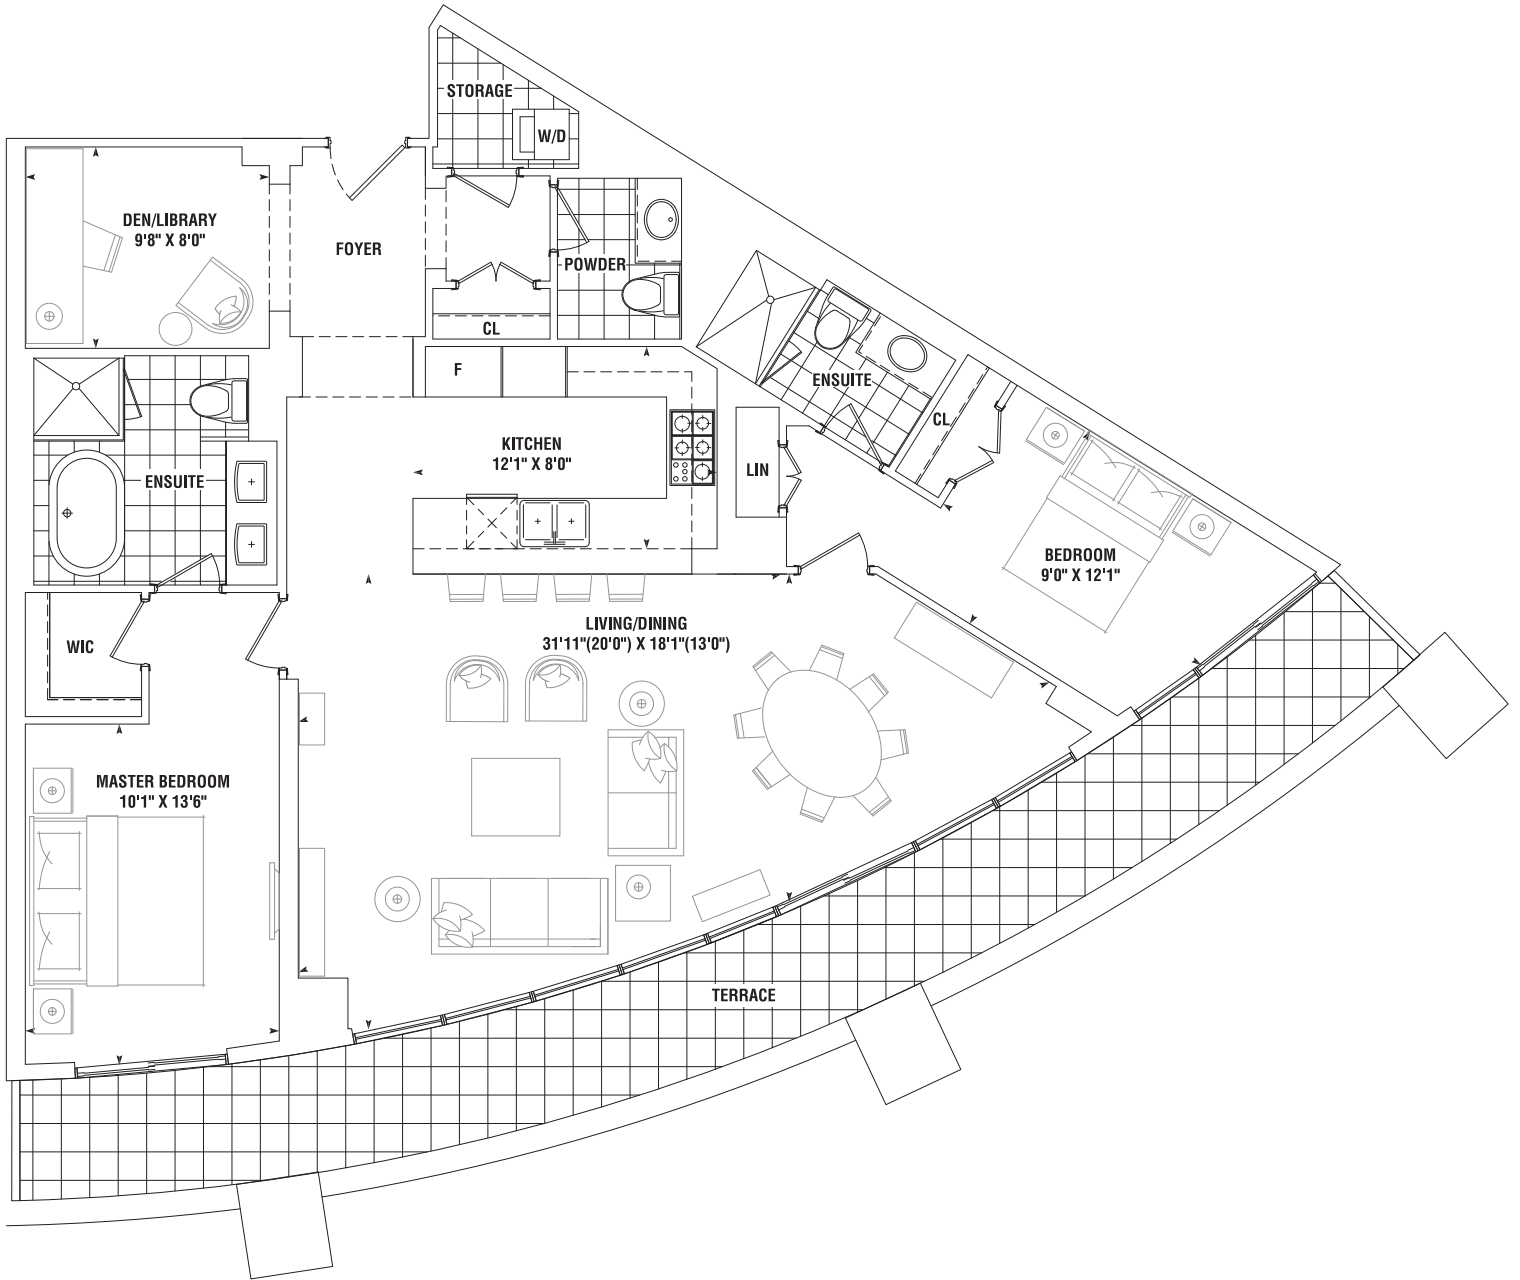

# 2 BEDROOM PLUS DEN

# LEEWAY 1393<sup>SQ.FT.</sup>

PLUS 279 SQ. FT. TERRACE

2ND FLOOR

Materials, specifications and floor plans are subject to change without notice. All floor plans are approximate dimensions. Actual usable floor space may vary from the stated floor area. E. & O.E.