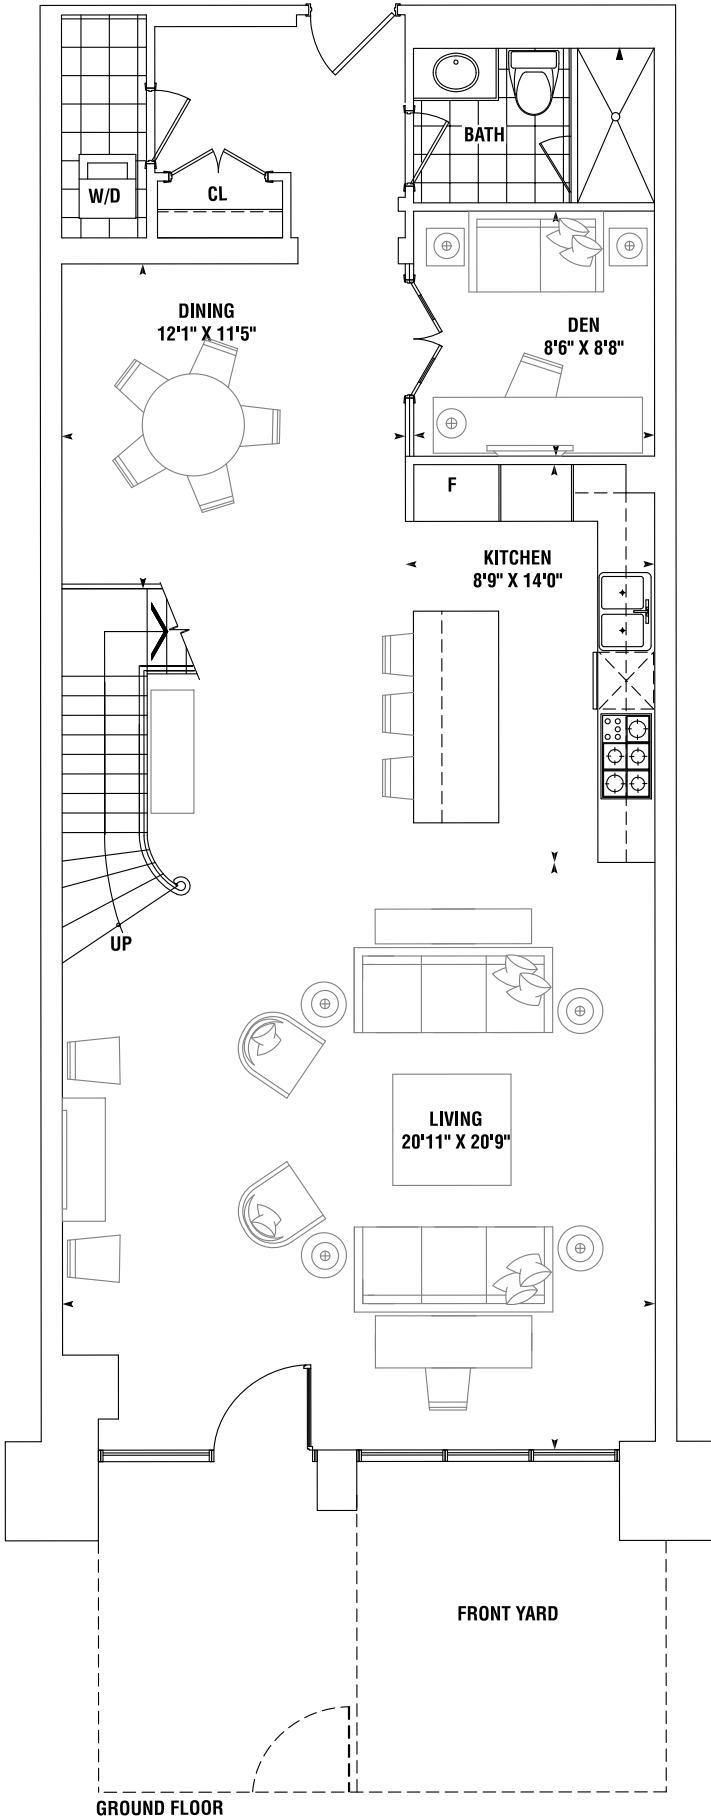

2 BEDROOM PLUS DEN

SABATINI 1679_{SQ.FT.}

PLUS 226 SQ. FT. FRONT YARD & 102 SQ. FT. BALCONY

GROUND FLOOR

SECOND FLOOR

GROUND FLOOR