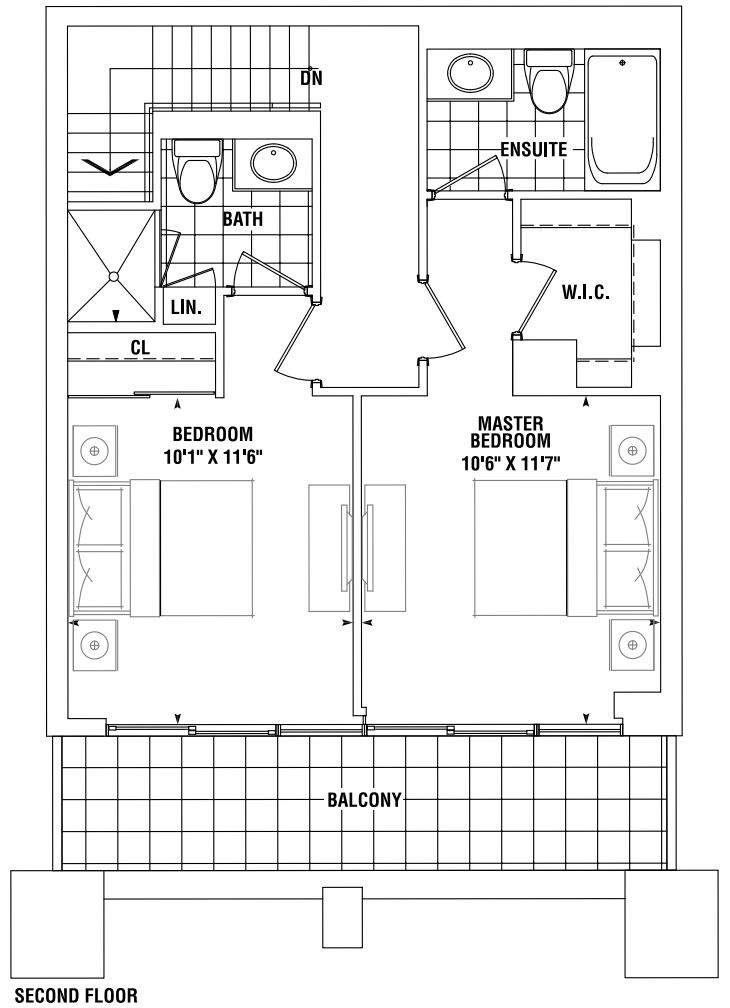

2 BEDROOM PLUS DEN

SABATINI 1679_{SQ.FT.}

PLUS 226 SQ. FT. FRONT YARD & 102 SQ. FT. BALCONY

GROUND FLOOR

SECOND FLOOR

GROUND FLOOR