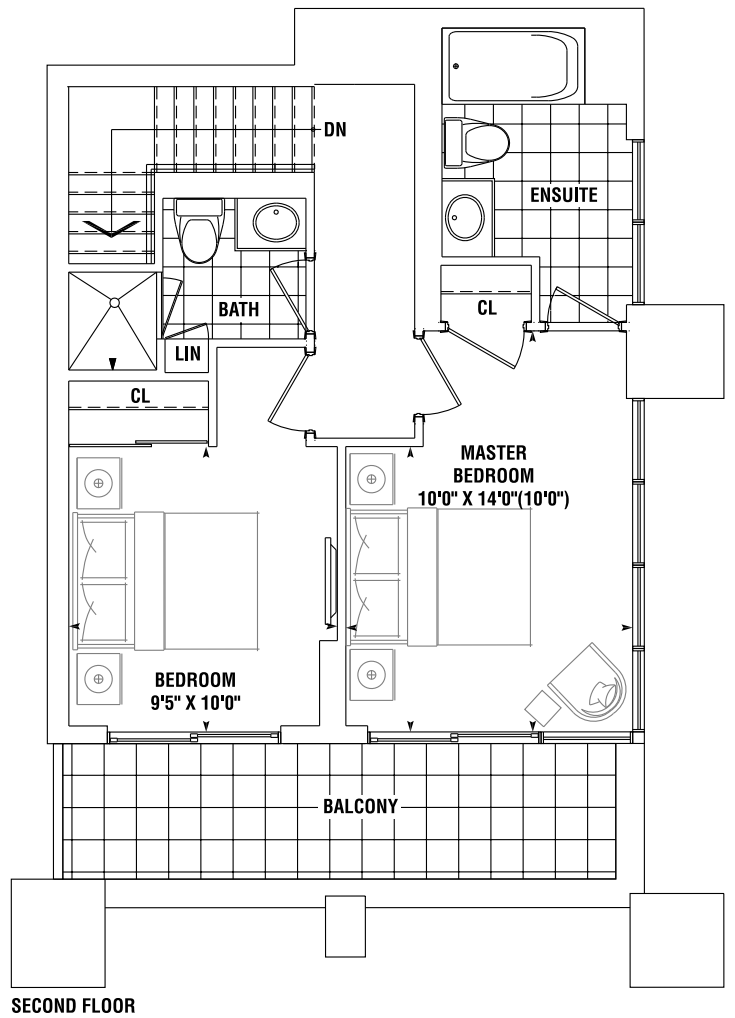

2 BEDROOM PLUS DEN

HALLET 1545_{SQ. FT.}

PLUS 234 SQ. FT. FRONT YARD & 93 SQ. FT. BALCONY

GROUND FLOOR

SECOND FLOOR

GROUND FLOOR