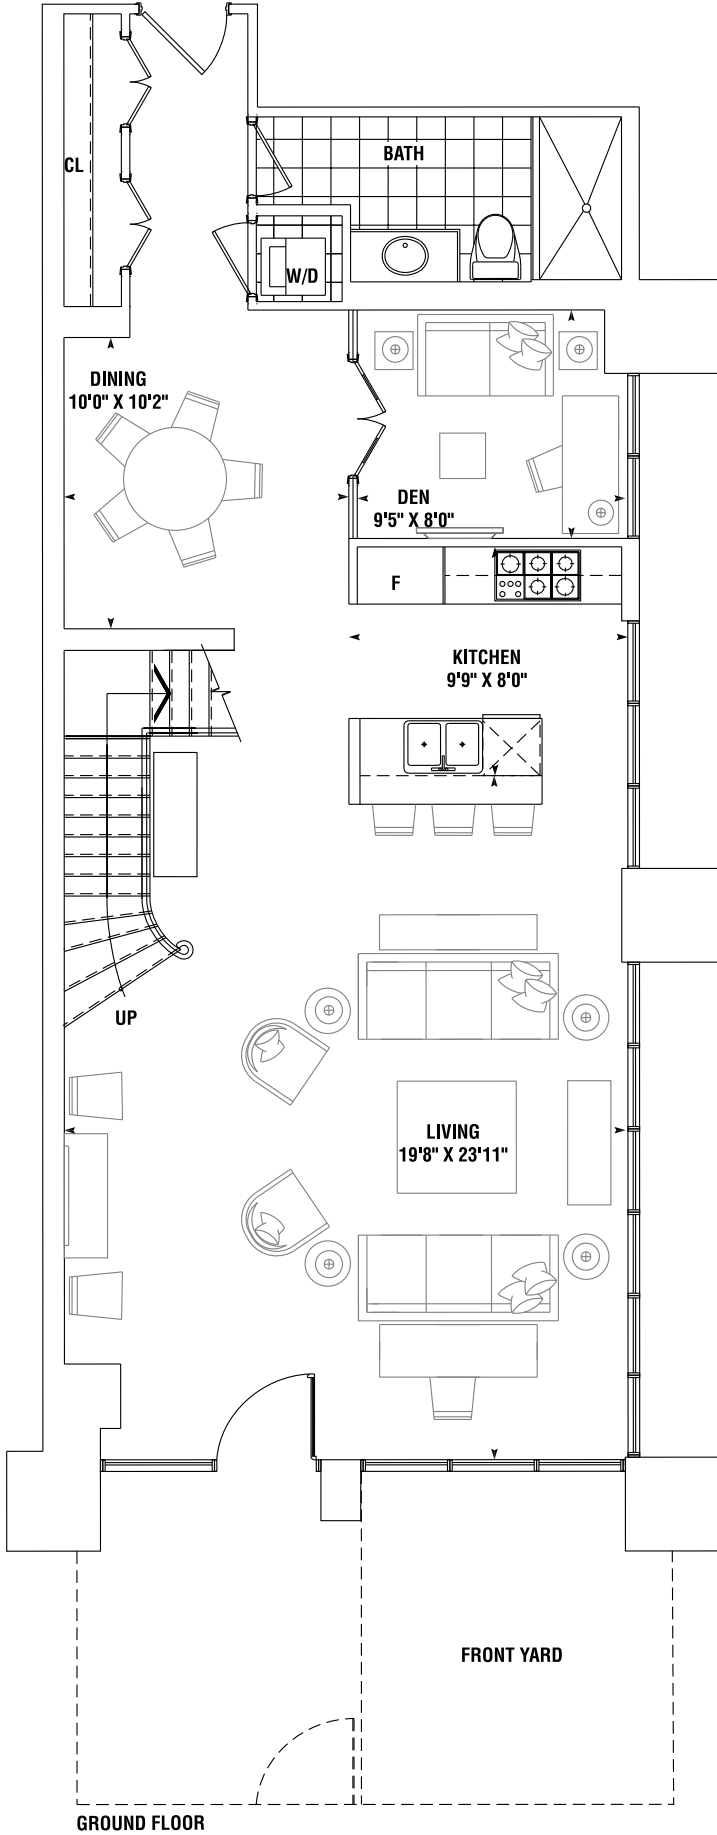

2 BEDROOM PLUS DEN

HALLET 1545_{SQ. FT.}

PLUS 234 SQ. FT. FRONT YARD & 93 SQ. FT. BALCONY

GROUND FLOOR

SECOND FLOOR

GROUND FLOOR