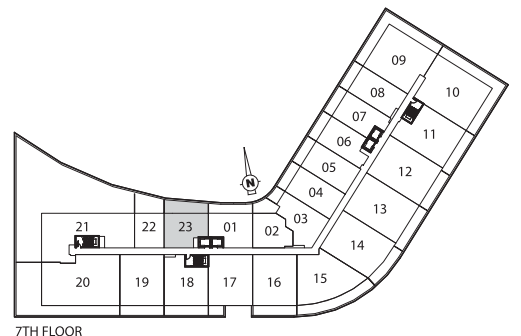

# 2 BEDROOM

# DEFOE 745<sup>SQ. FT.</sup>

PLUS 246 SQ. FT. TERRACE

7TH FLOOR