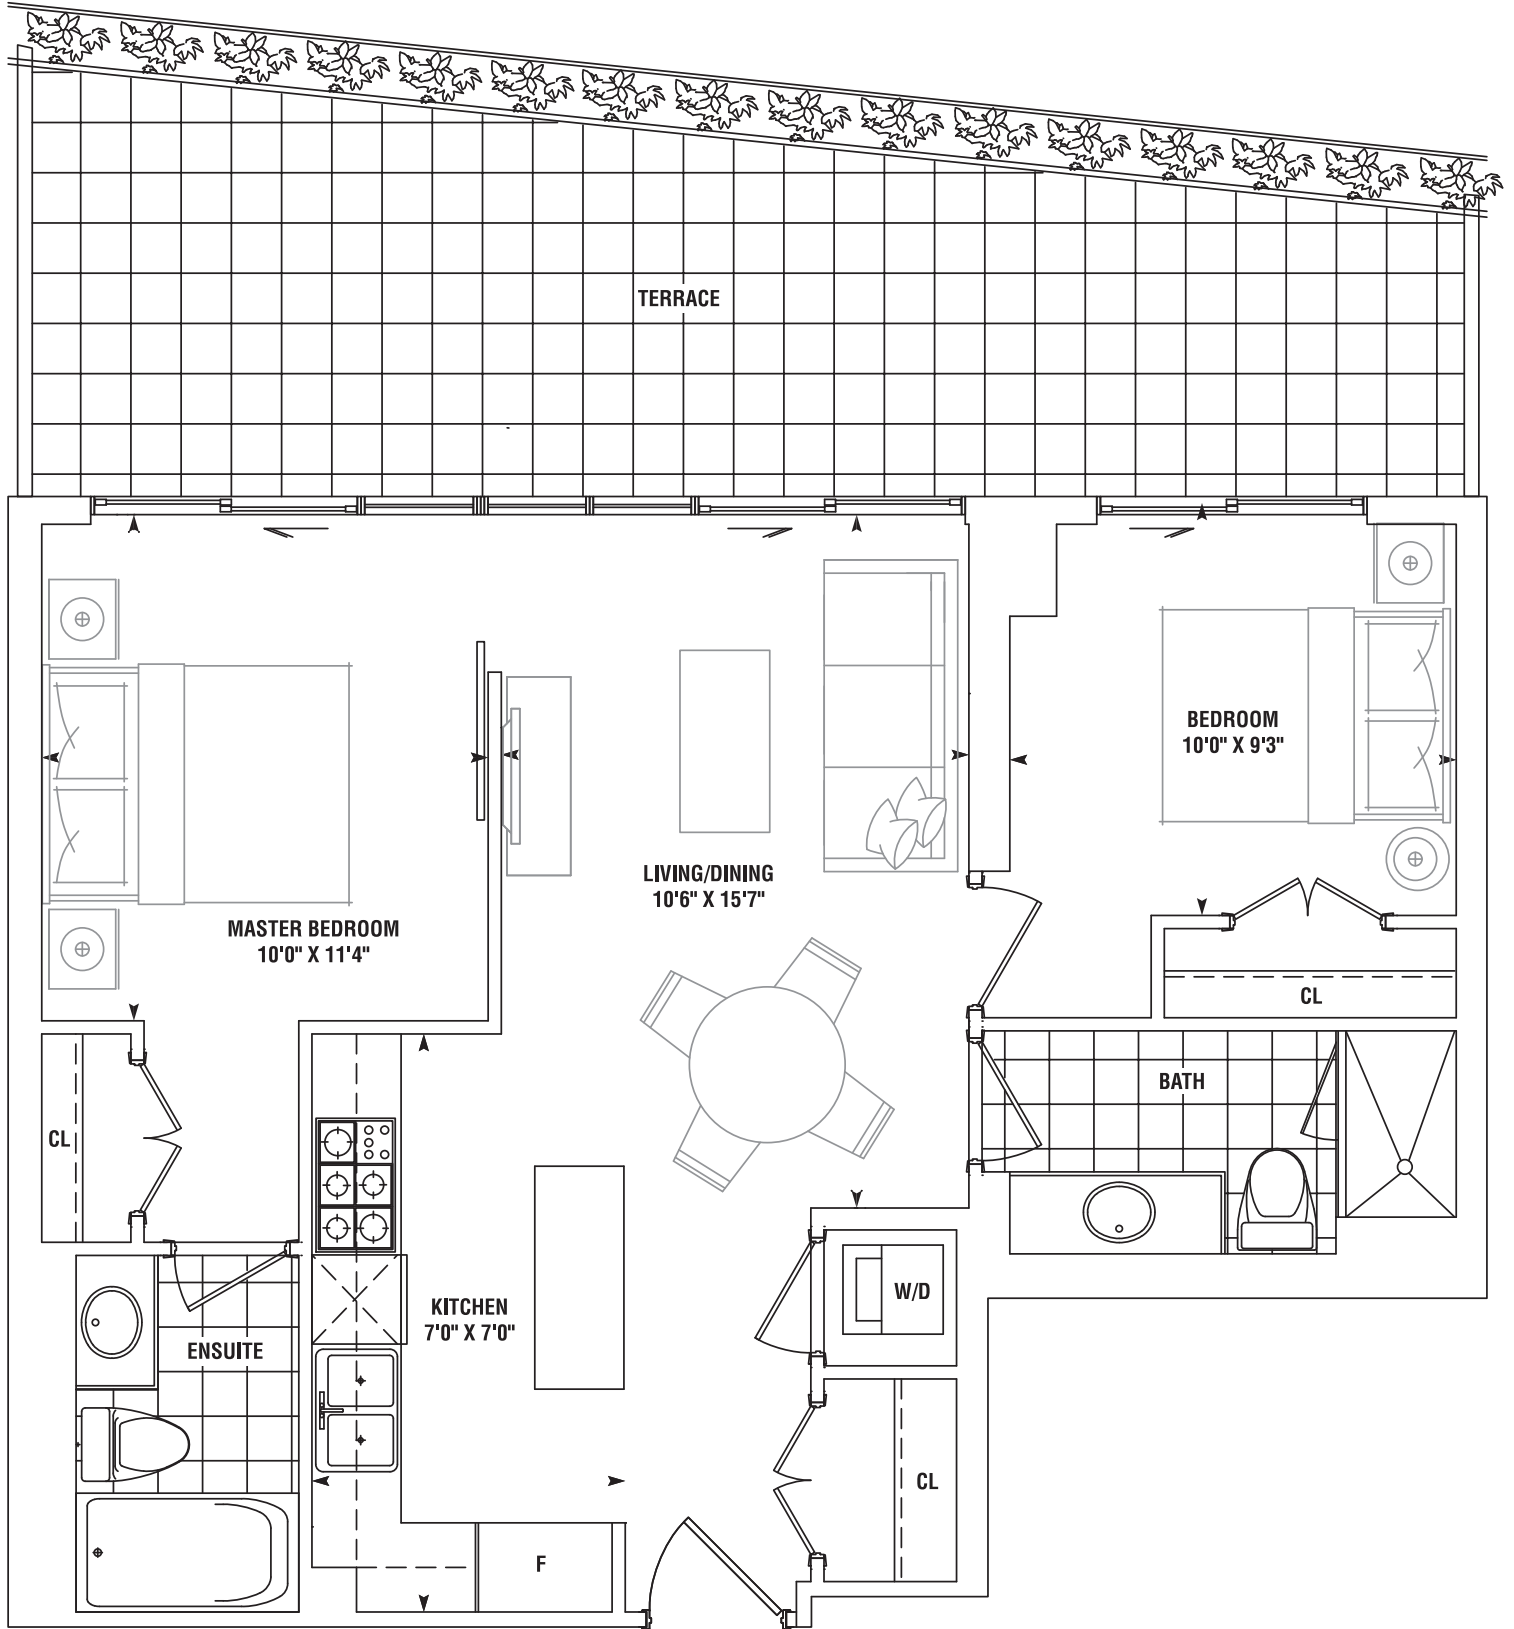

# 2 BEDROOM

# DEFOE 745<sup>SQ. FT.</sup>

PLUS 246 SQ. FT. TERRACE

7TH FLOOR