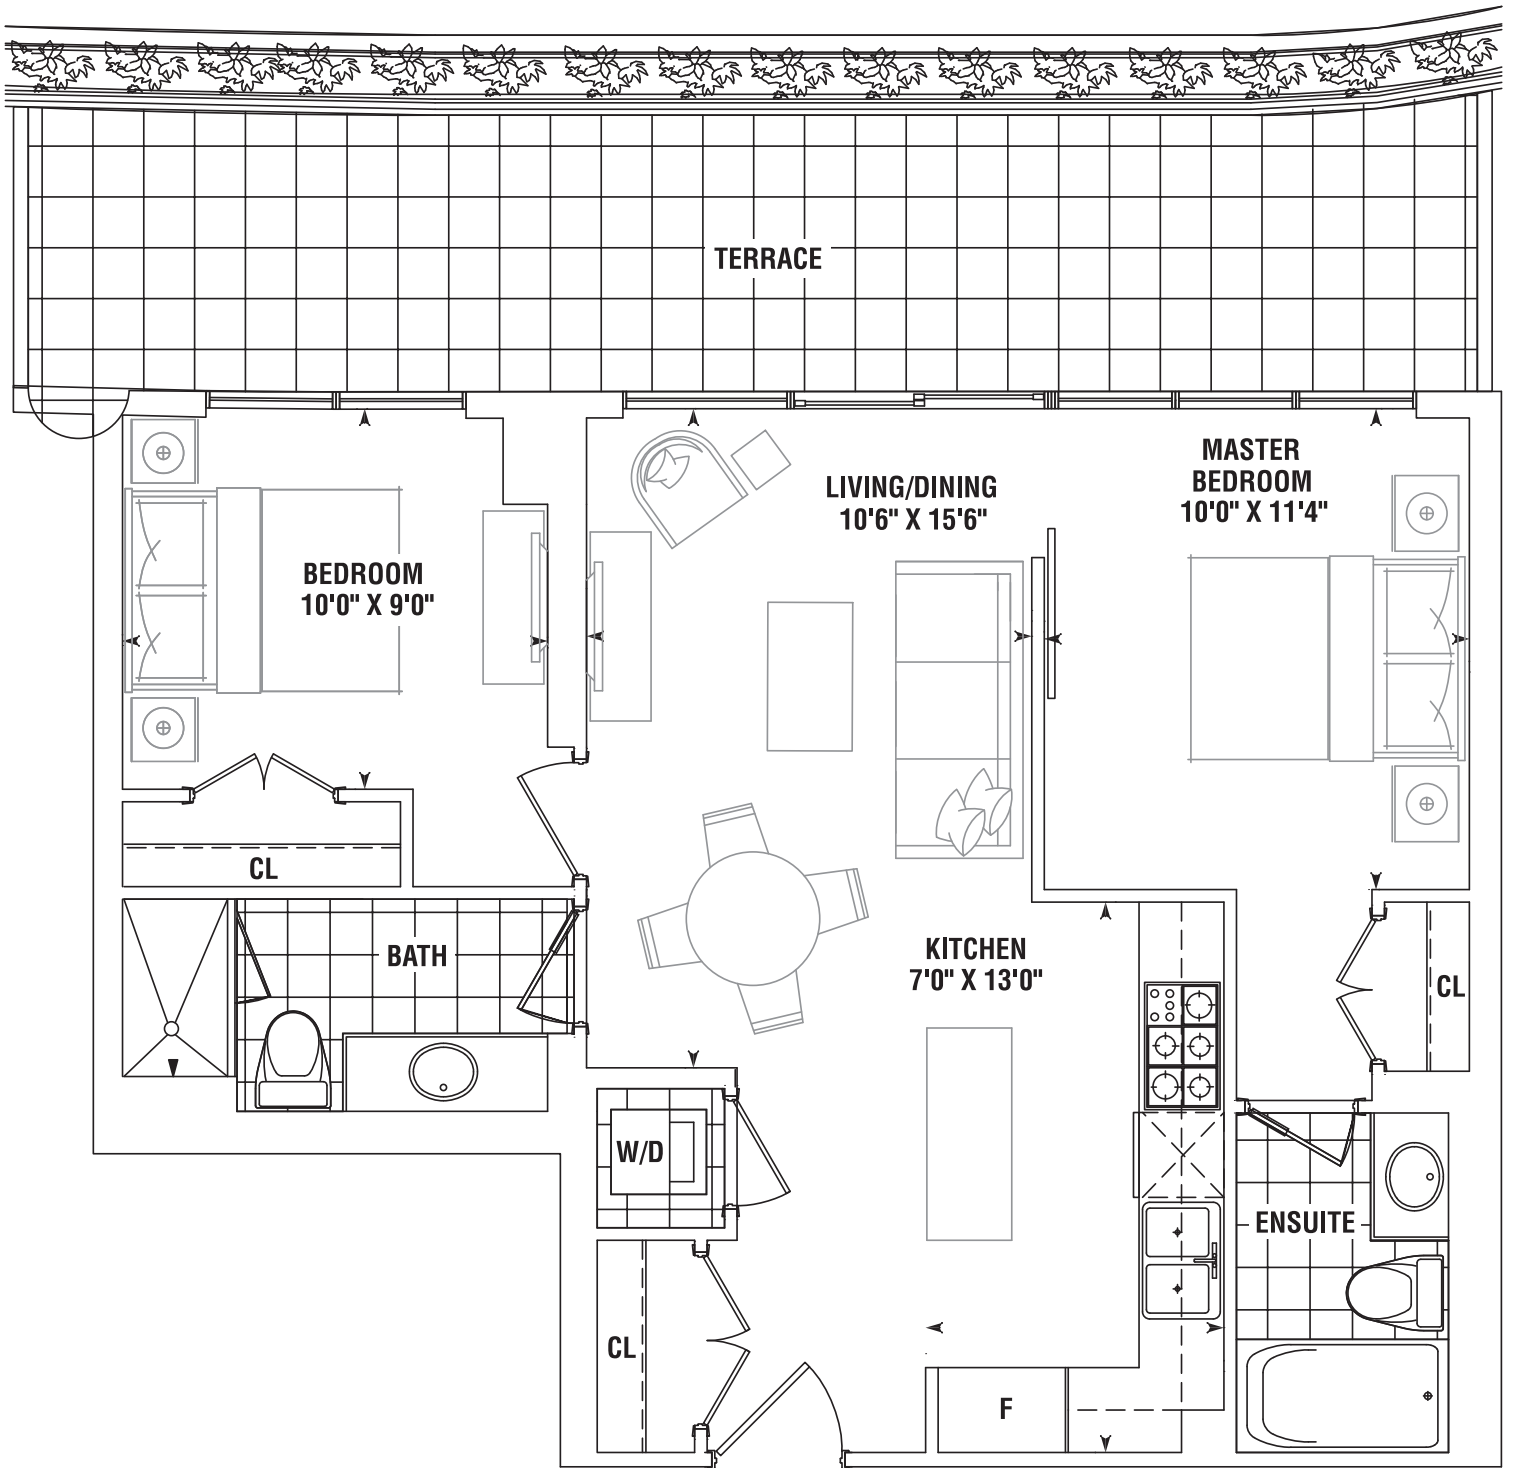

2 BEDROOM

HEMINGWAY 746 SQ. FT.

PLUS 173 SQ. FT. TERRACE

7TH FLOOR