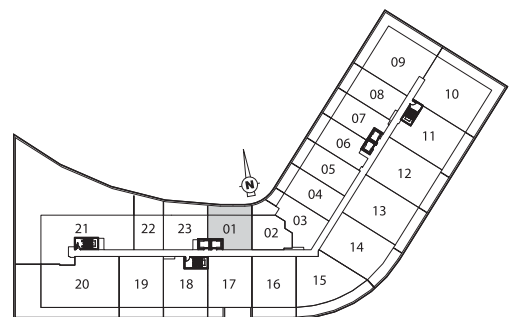

2 BEDROOM

HEMINGWAY 746 SQ. FT.

PLUS 173 SQ. FT. TERRACE

7TH FLOOR