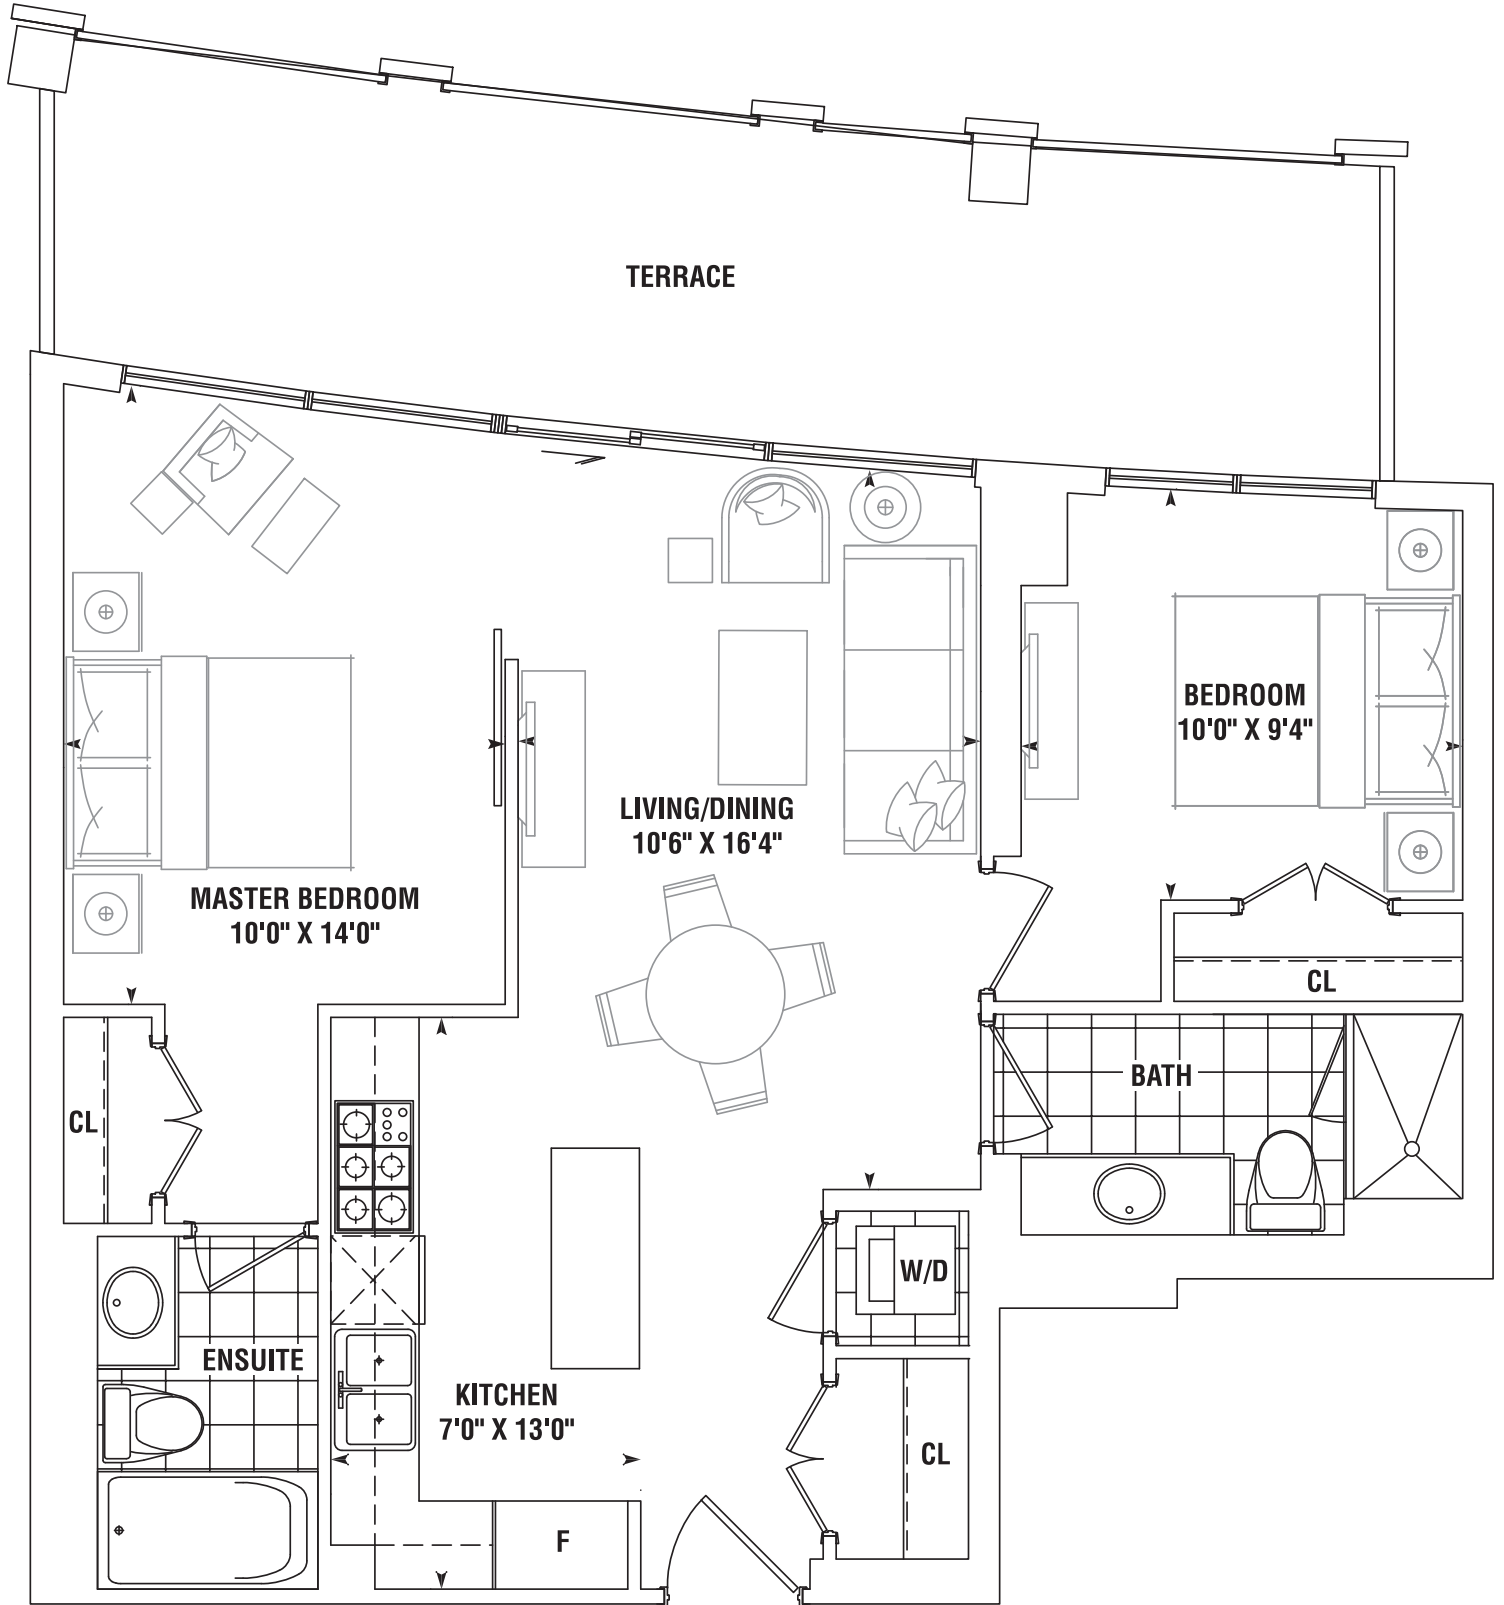

# 2 BEDROOM

# FRIGATE 782 SQ. FT.

PLUS 220 - 243 SQ. FT. TERRACE

3RD TO 6TH FLOOR