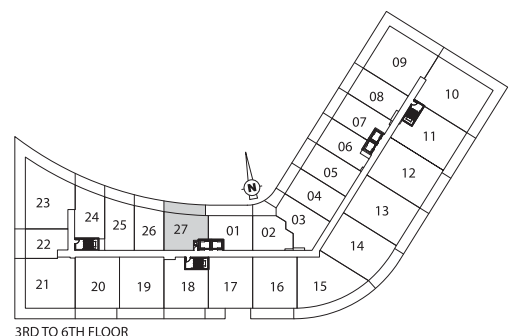

# 2 BEDROOM

# FRIGATE 782 SQ. FT.

PLUS 220 - 243 SQ. FT. TERRACE

3RD TO 6TH FLOOR