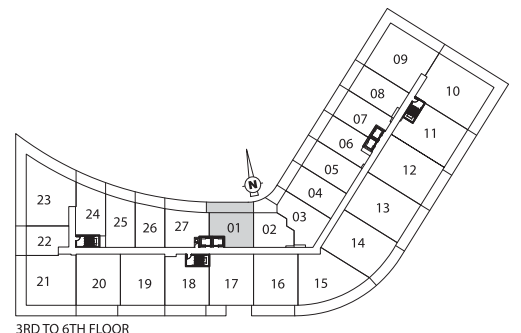

2 BEDROOM

CRUISER 746^{SQ. FT.}

PLUS 212 - 249 SQ. FT. TERRACE

3RD TO 6TH FLOOR