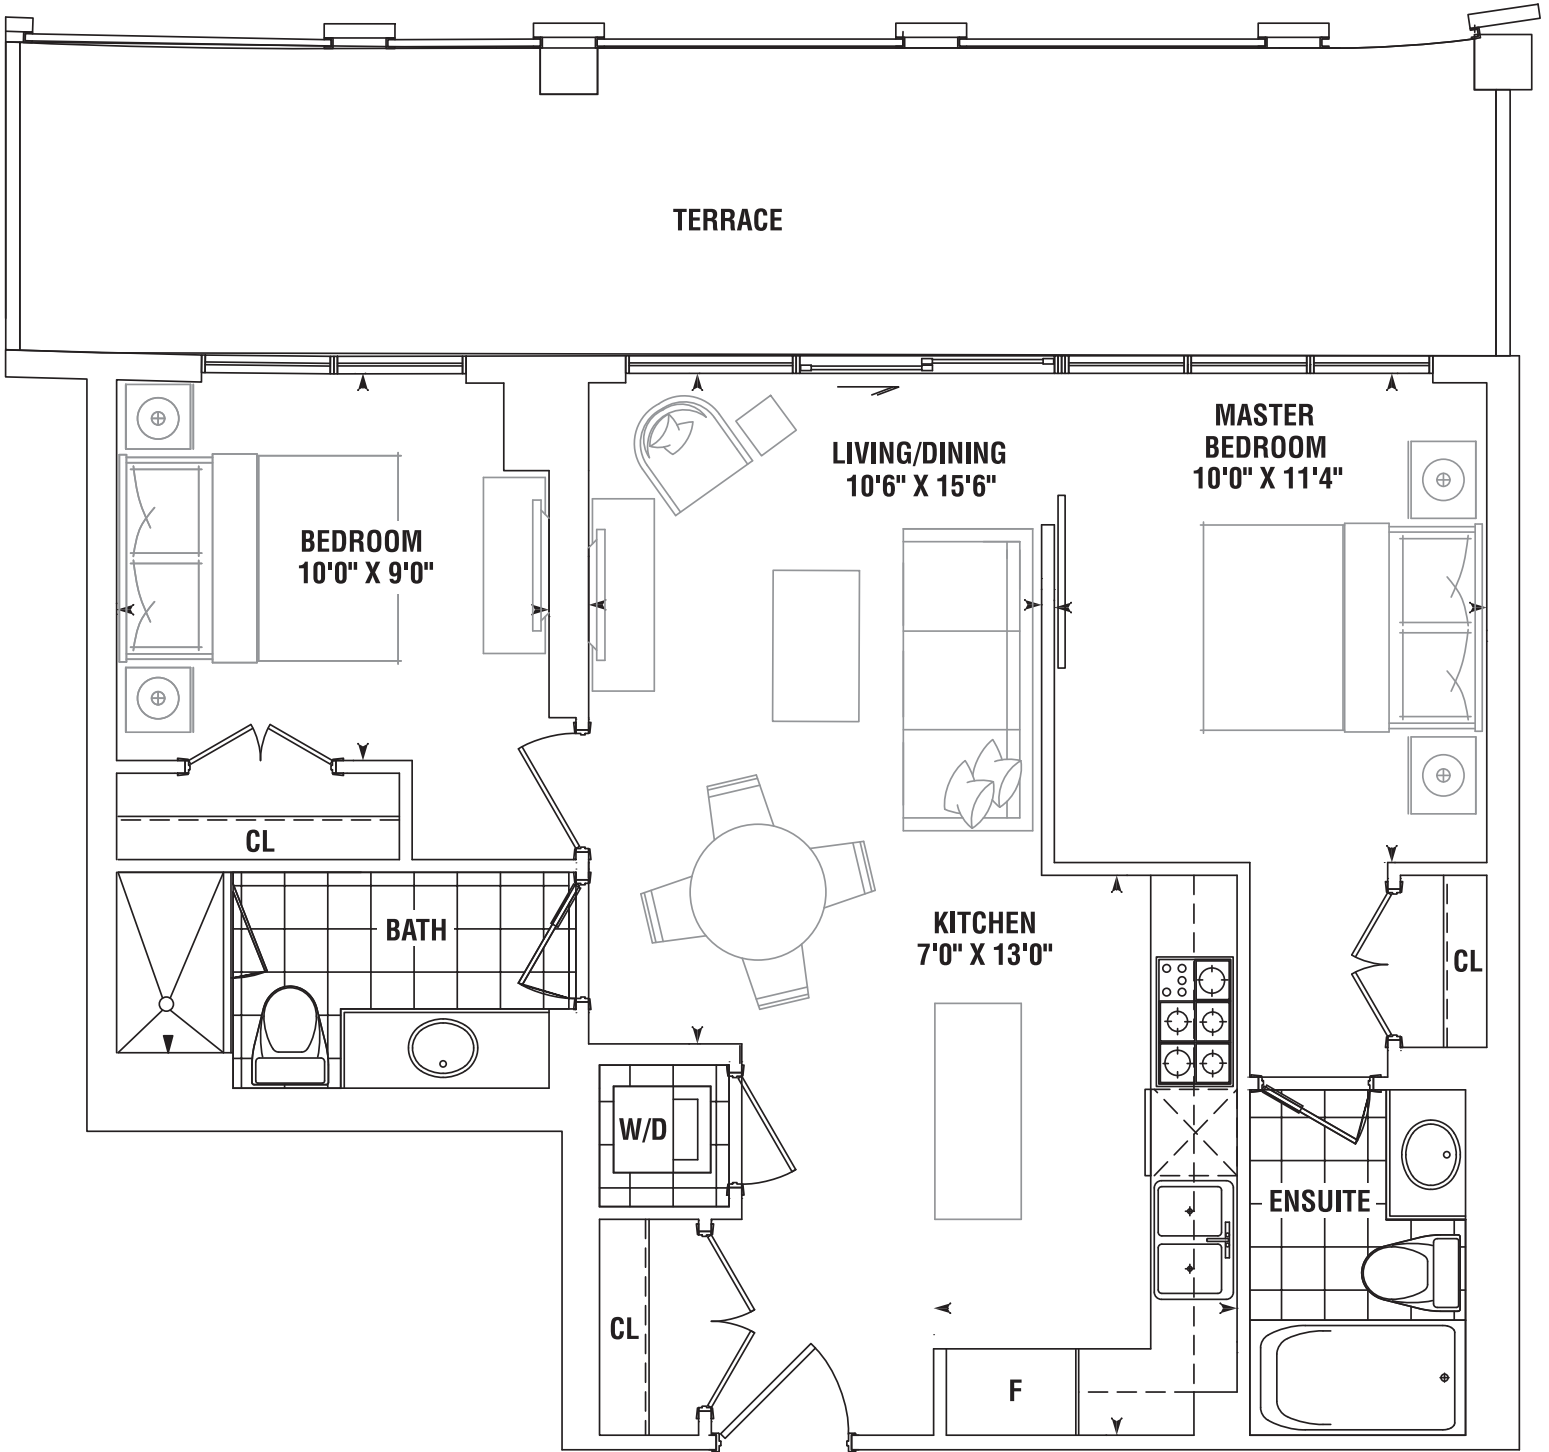

2 BEDROOM

CRUISER 746^{SQ. FT.}

PLUS 212 - 249 SQ. FT. TERRACE

3RD TO 6TH FLOOR