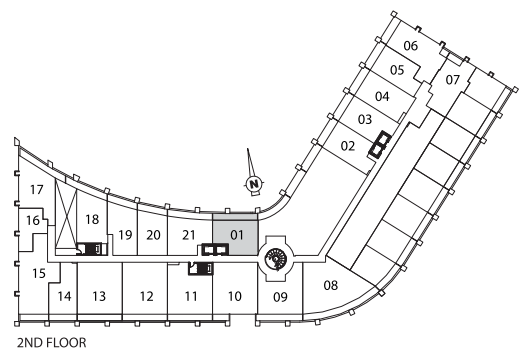

2 BEDROOM

CATAMARAN 754 SQ. FT.

PLUS 155 SQ. FT. TERRACE

2ND FLOOR