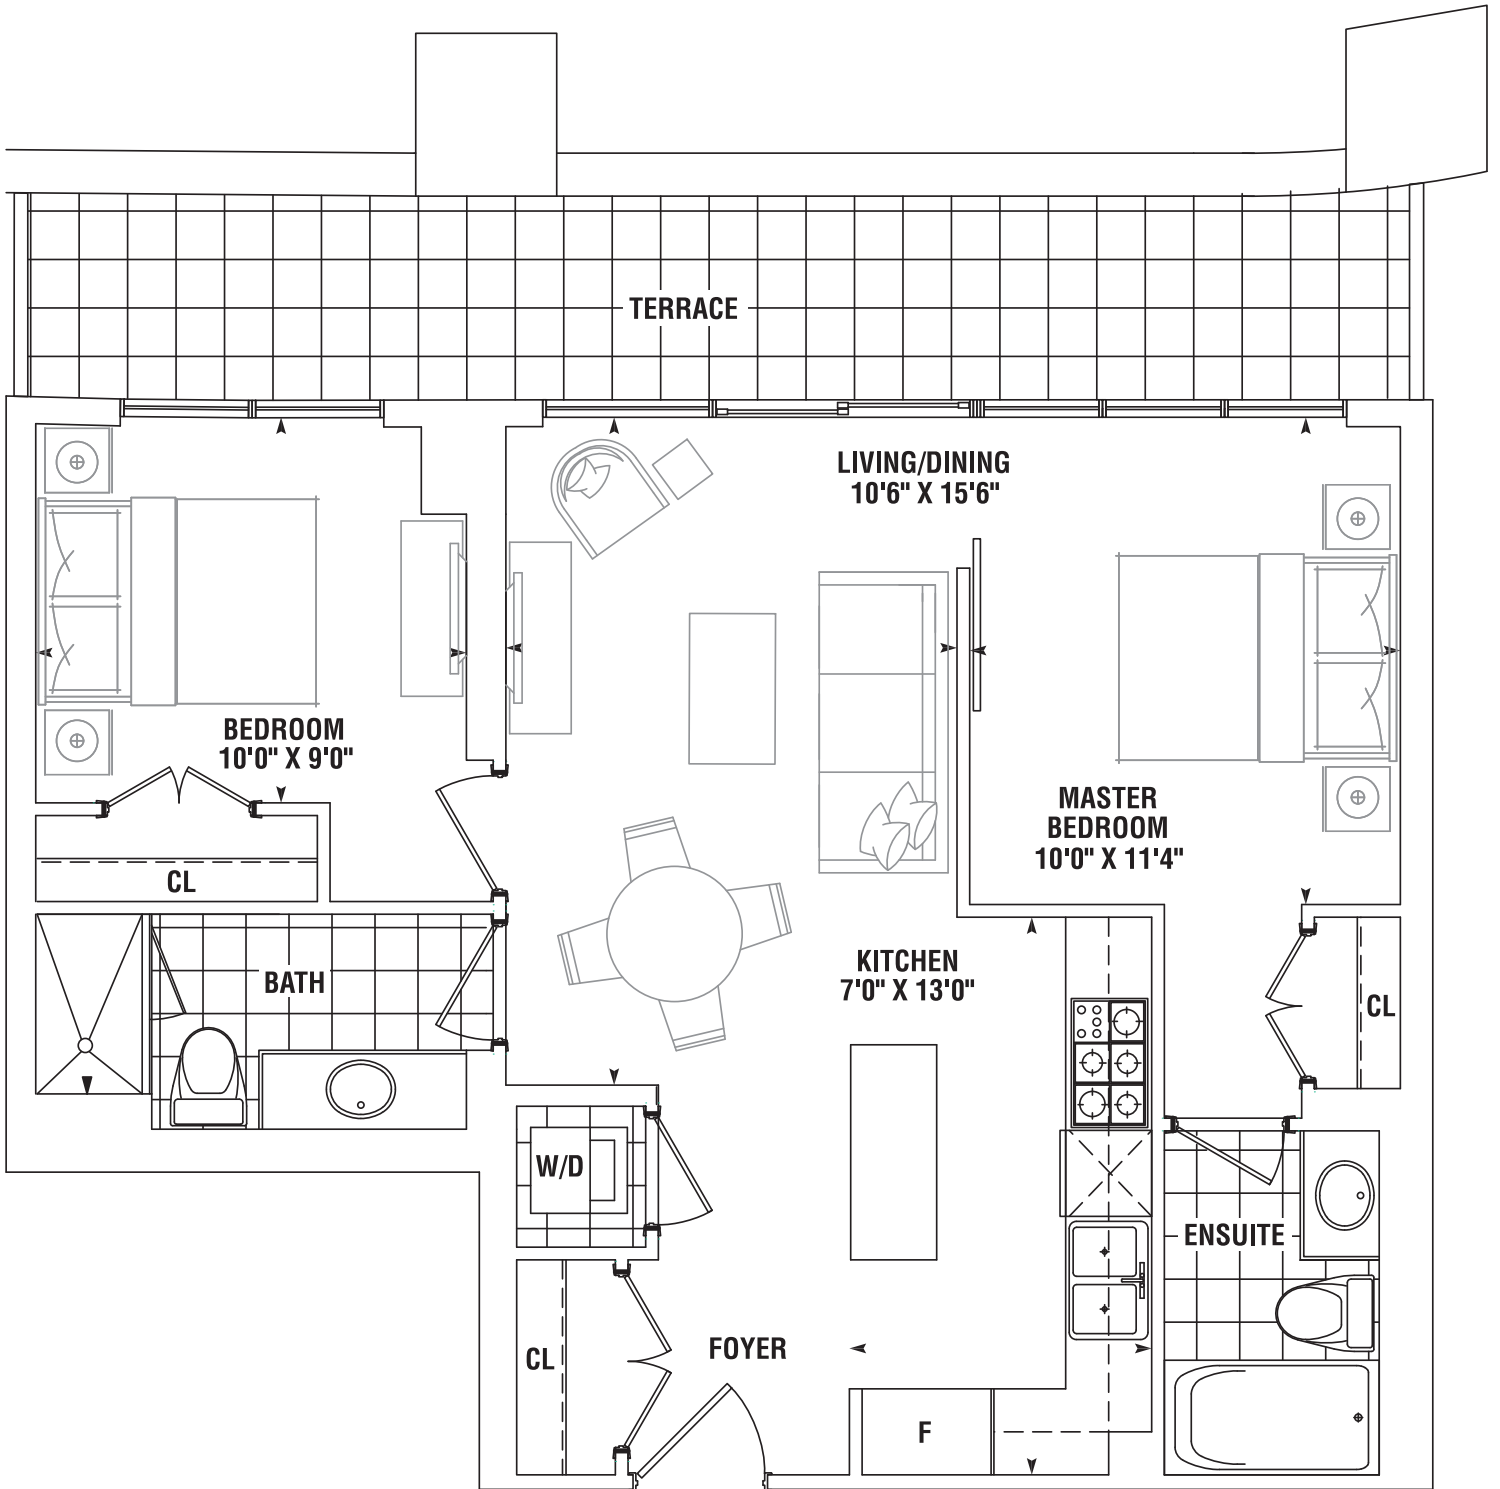

2 BEDROOM

CATAMARAN 754 SQ. FT.

PLUS 155 SQ. FT. TERRACE

2ND FLOOR