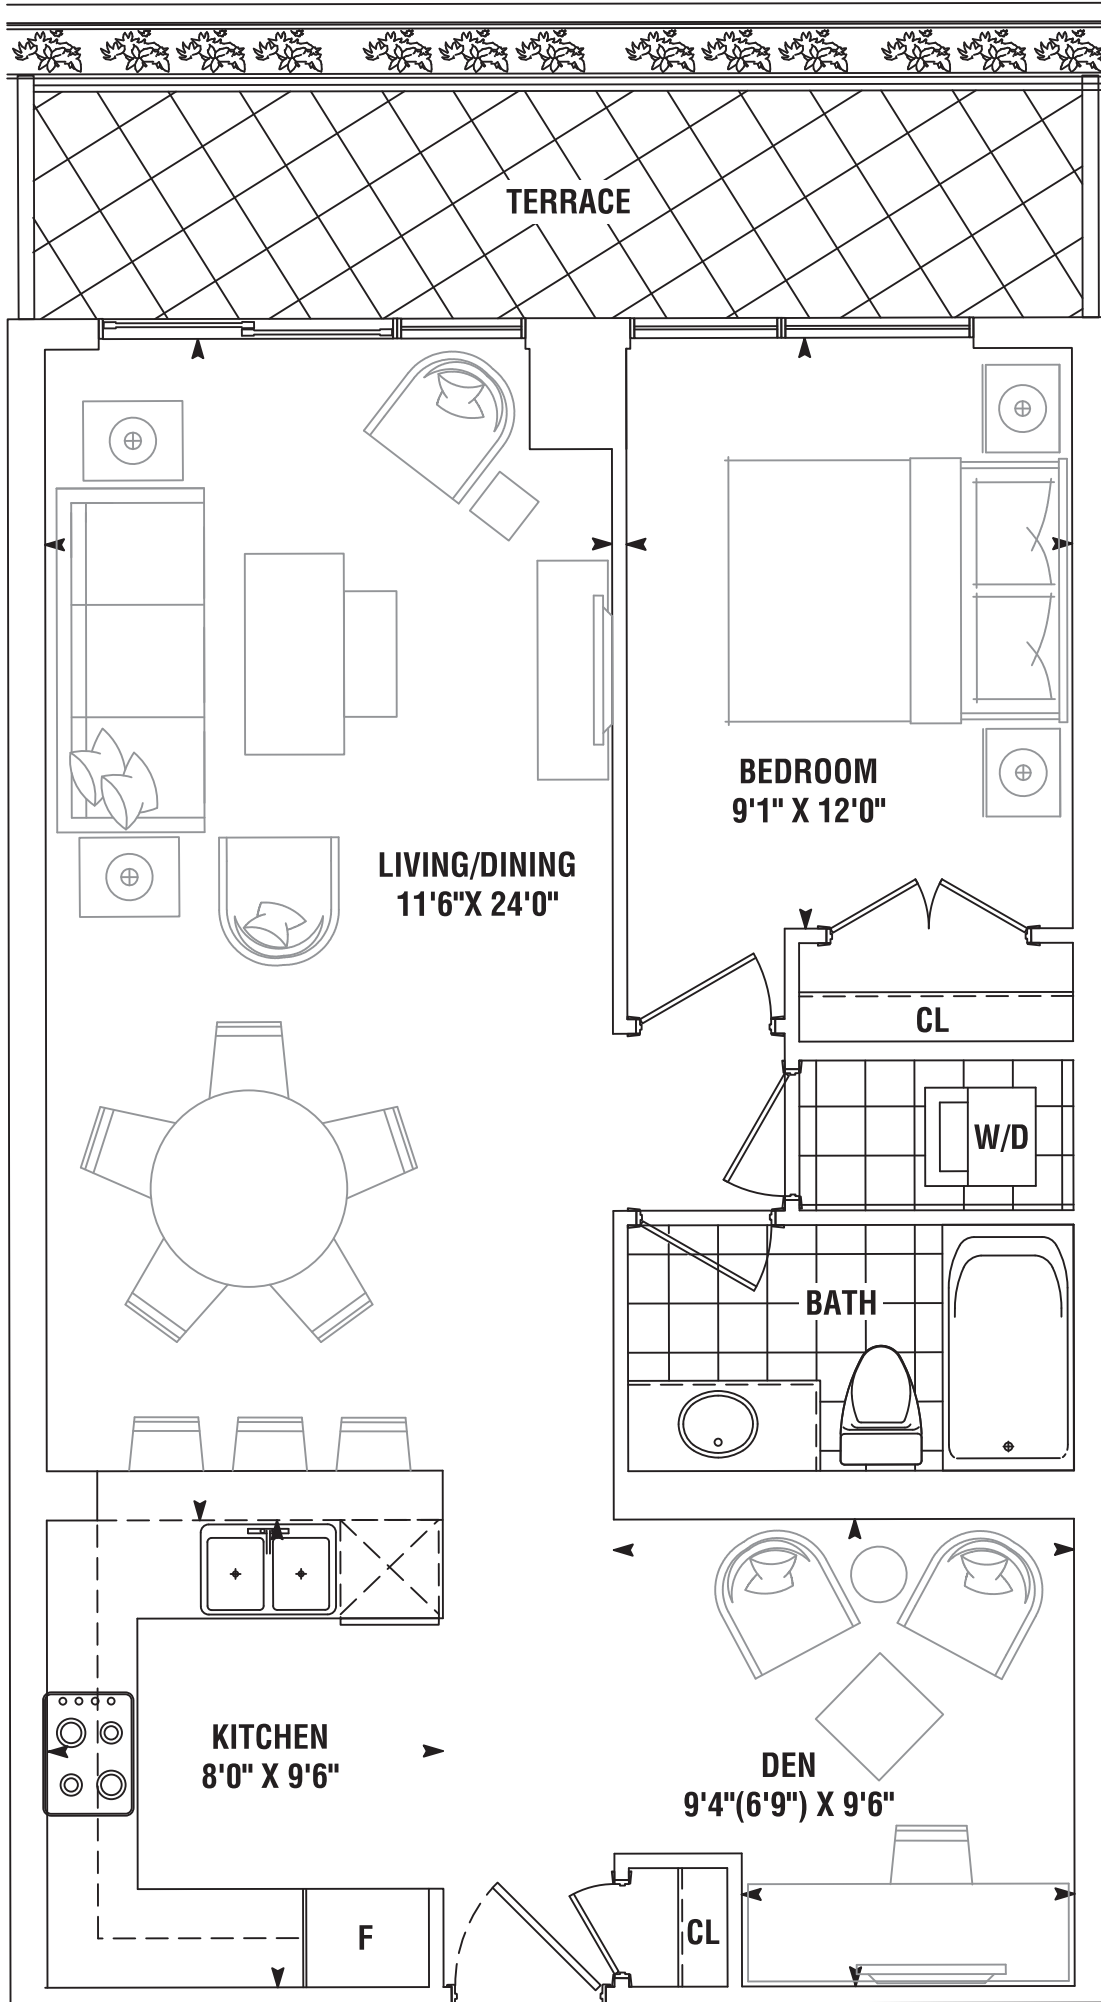

# 1 BEDROOM PLUS DEN

# REEF 743 SQ. FT.

PLUS 100 SQ. FT. TERRACE

8TH FLOOR