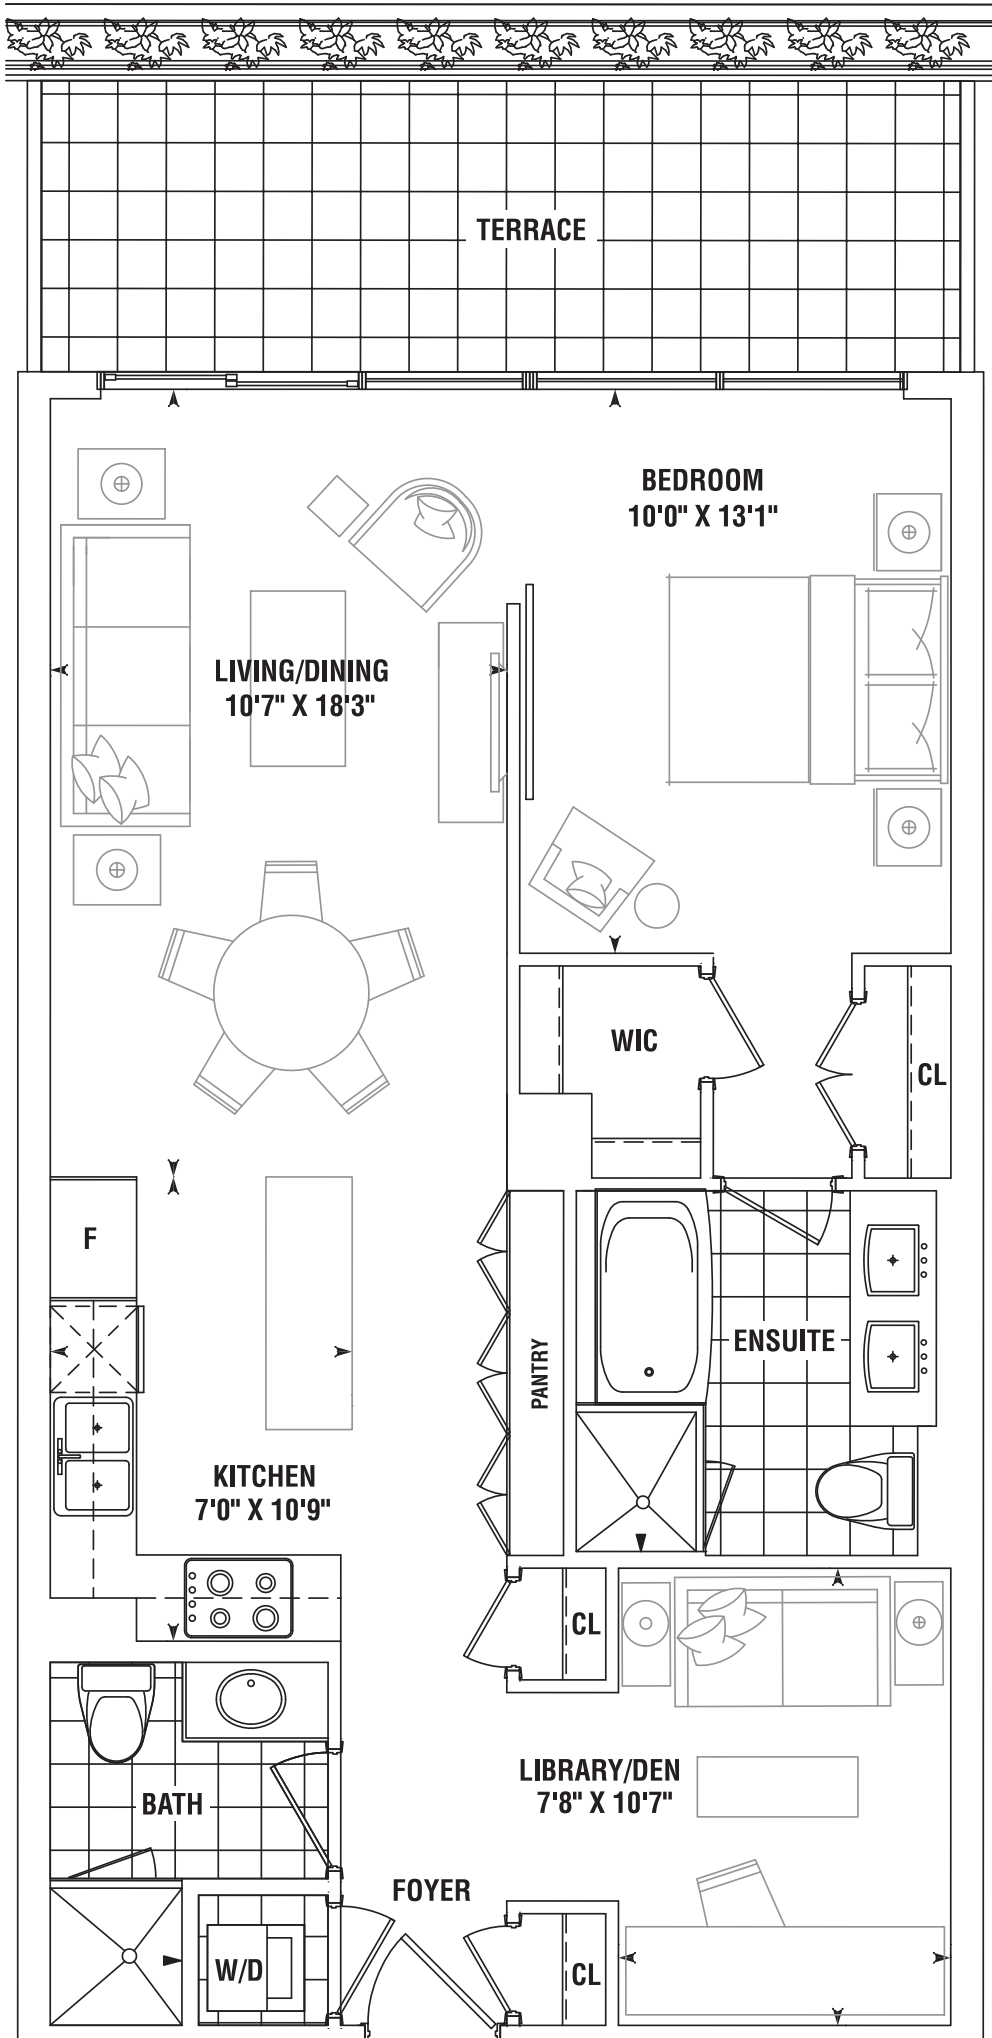

# 1 BEDROOM PLUS DEN

# BAUDELAIRE 838 SQ. FT.

PLUS 146 SQ. FT. TERRACE

7TH FLOOR