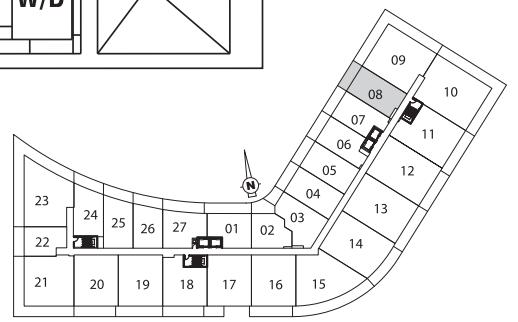

1 BEDROOM PLUS DEN

CAVALIER 823 SQ. FT.

PLUS 155 SQ. FT. TERRACE

3RD TO 6TH FLOOR