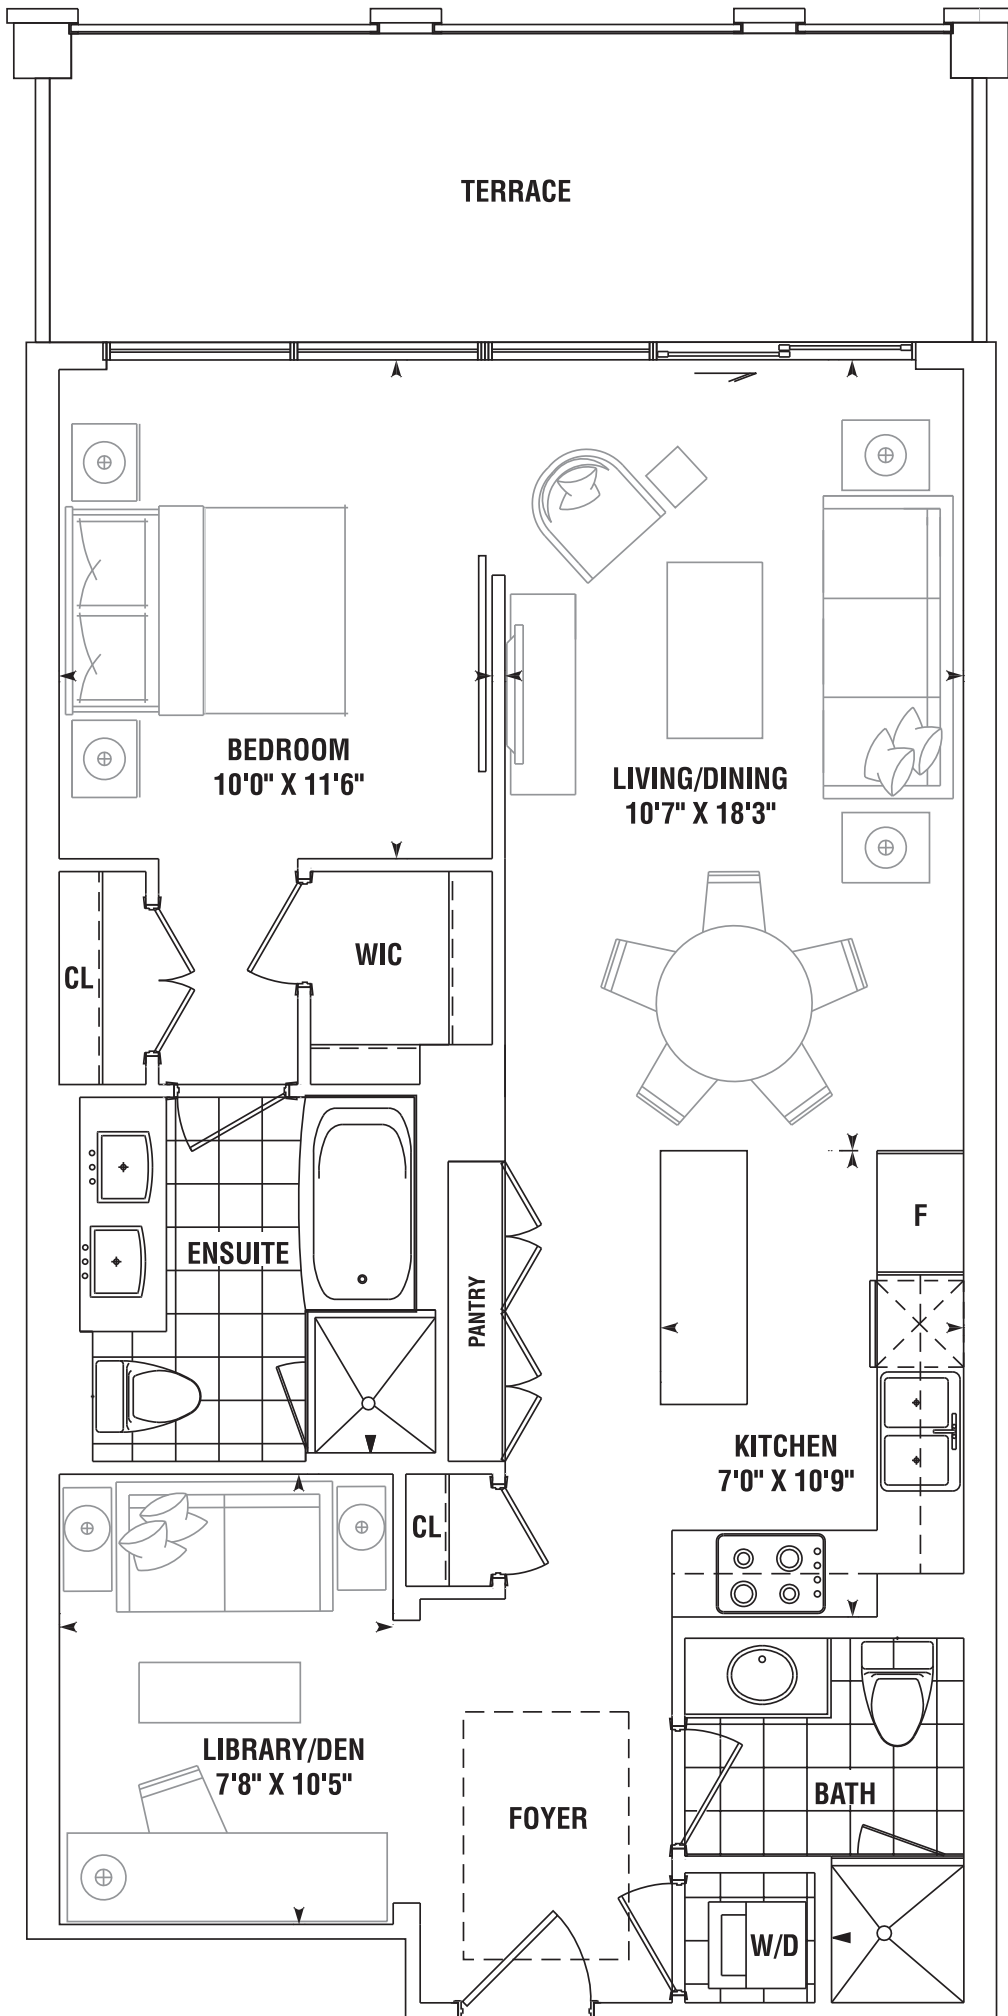

1 BEDROOM PLUS DEN

CAVALIER 823 SQ. FT.

PLUS 155 SQ. FT. TERRACE

3RD TO 6TH FLOOR