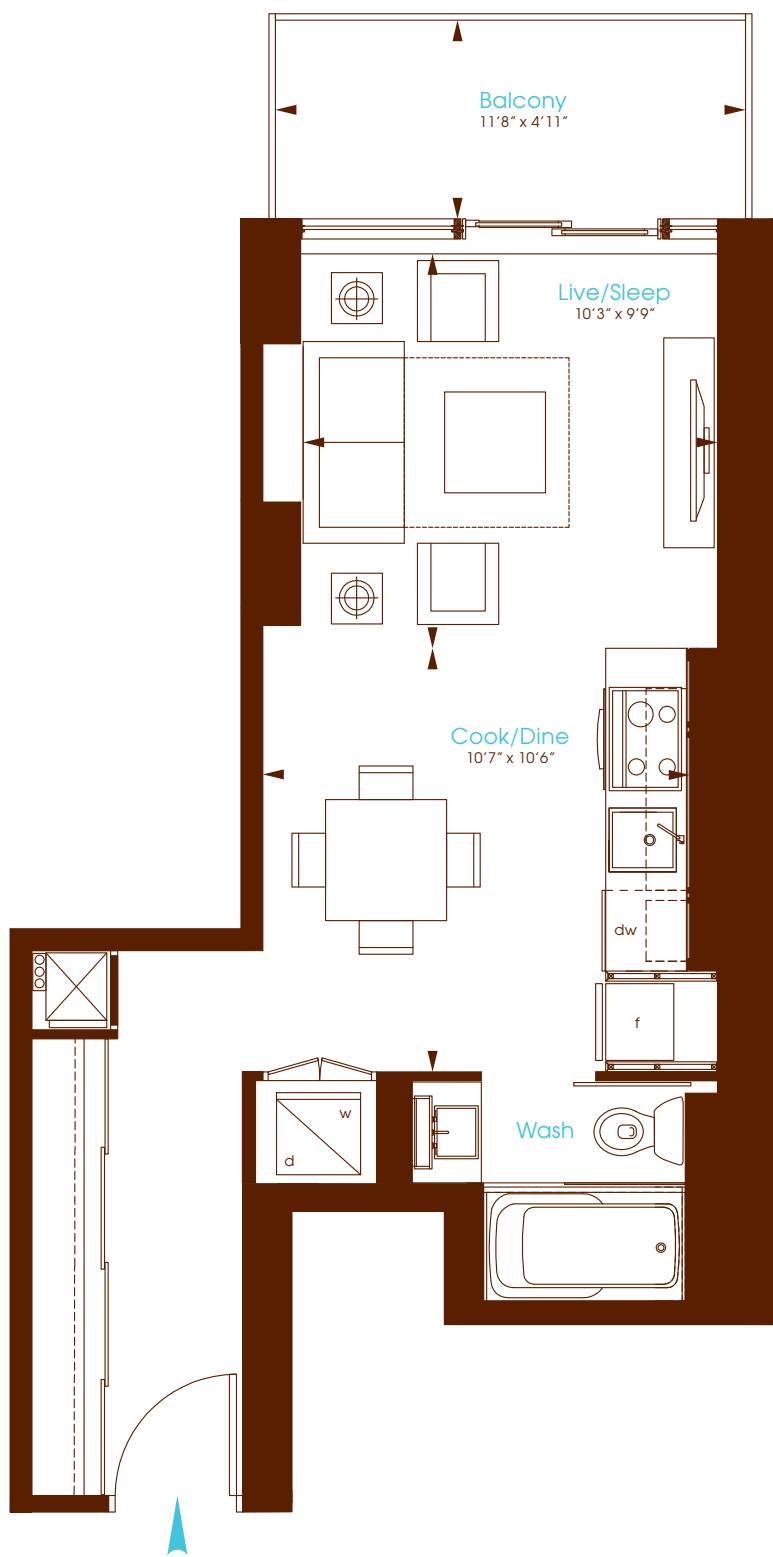

Nylon Studio

Interior 407 Square Feet

Balcony 57 Square Feet

Floor 02

Floors 03-04

All dimensions are approximate. Sizes and specifications are subject to change without notice. E. & O. E. Actual useable floor space varies from stated floor area. All furniture is for illustrative purpose only. Window mullions will vary by floor.