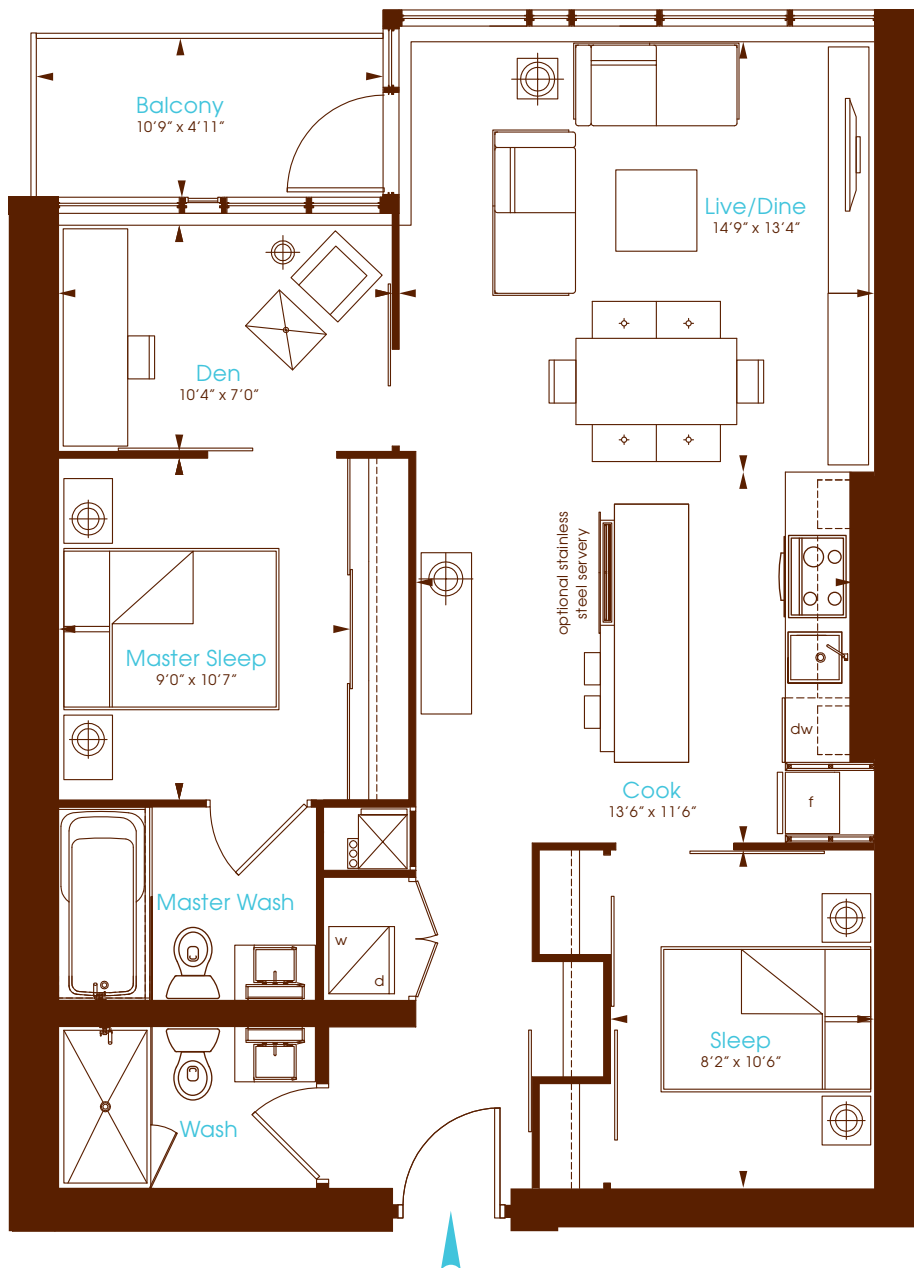

Alpaca I

Two Bedroom + Den

Interior 954 Square Feet

Balcony 53 Square Feet

All dimensions are approximate. Sizes and specifications are subject to change without notice. E. & O. E. Actual useable floor space varies from stated floor area. All furniture is for illustrative purpose only. Window mullions will vary by floor.