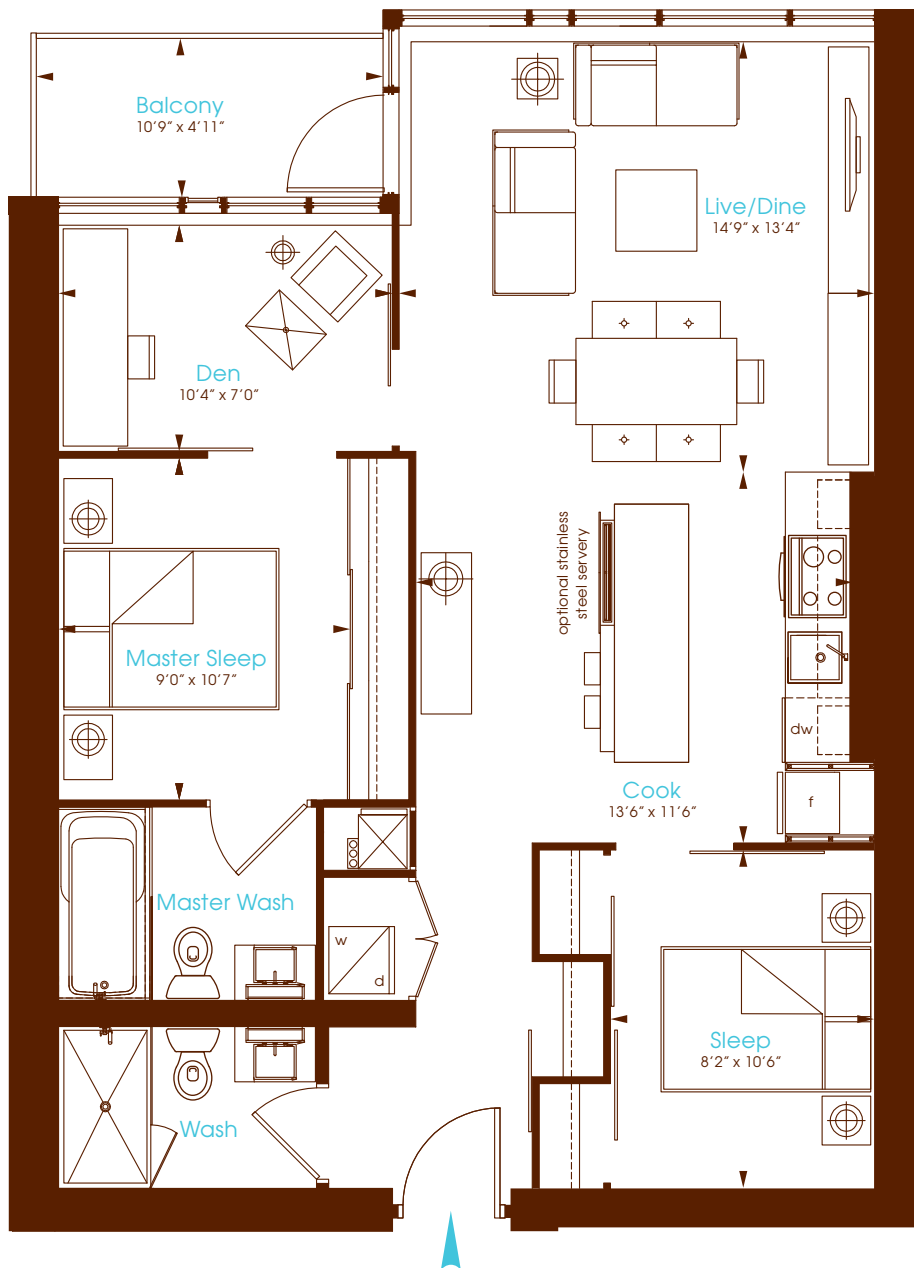

# Alpaca I

## Two Bedroom + Den

Interior 954 Square Feet

Balcony 53 Square Feet

All dimensions are approximate. Sizes and specifications are subject to change without notice. E. & O. E. Actual useable floor space varies from stated floor area. All furniture is for illustrative purpose only. Window mullions will vary by floor.