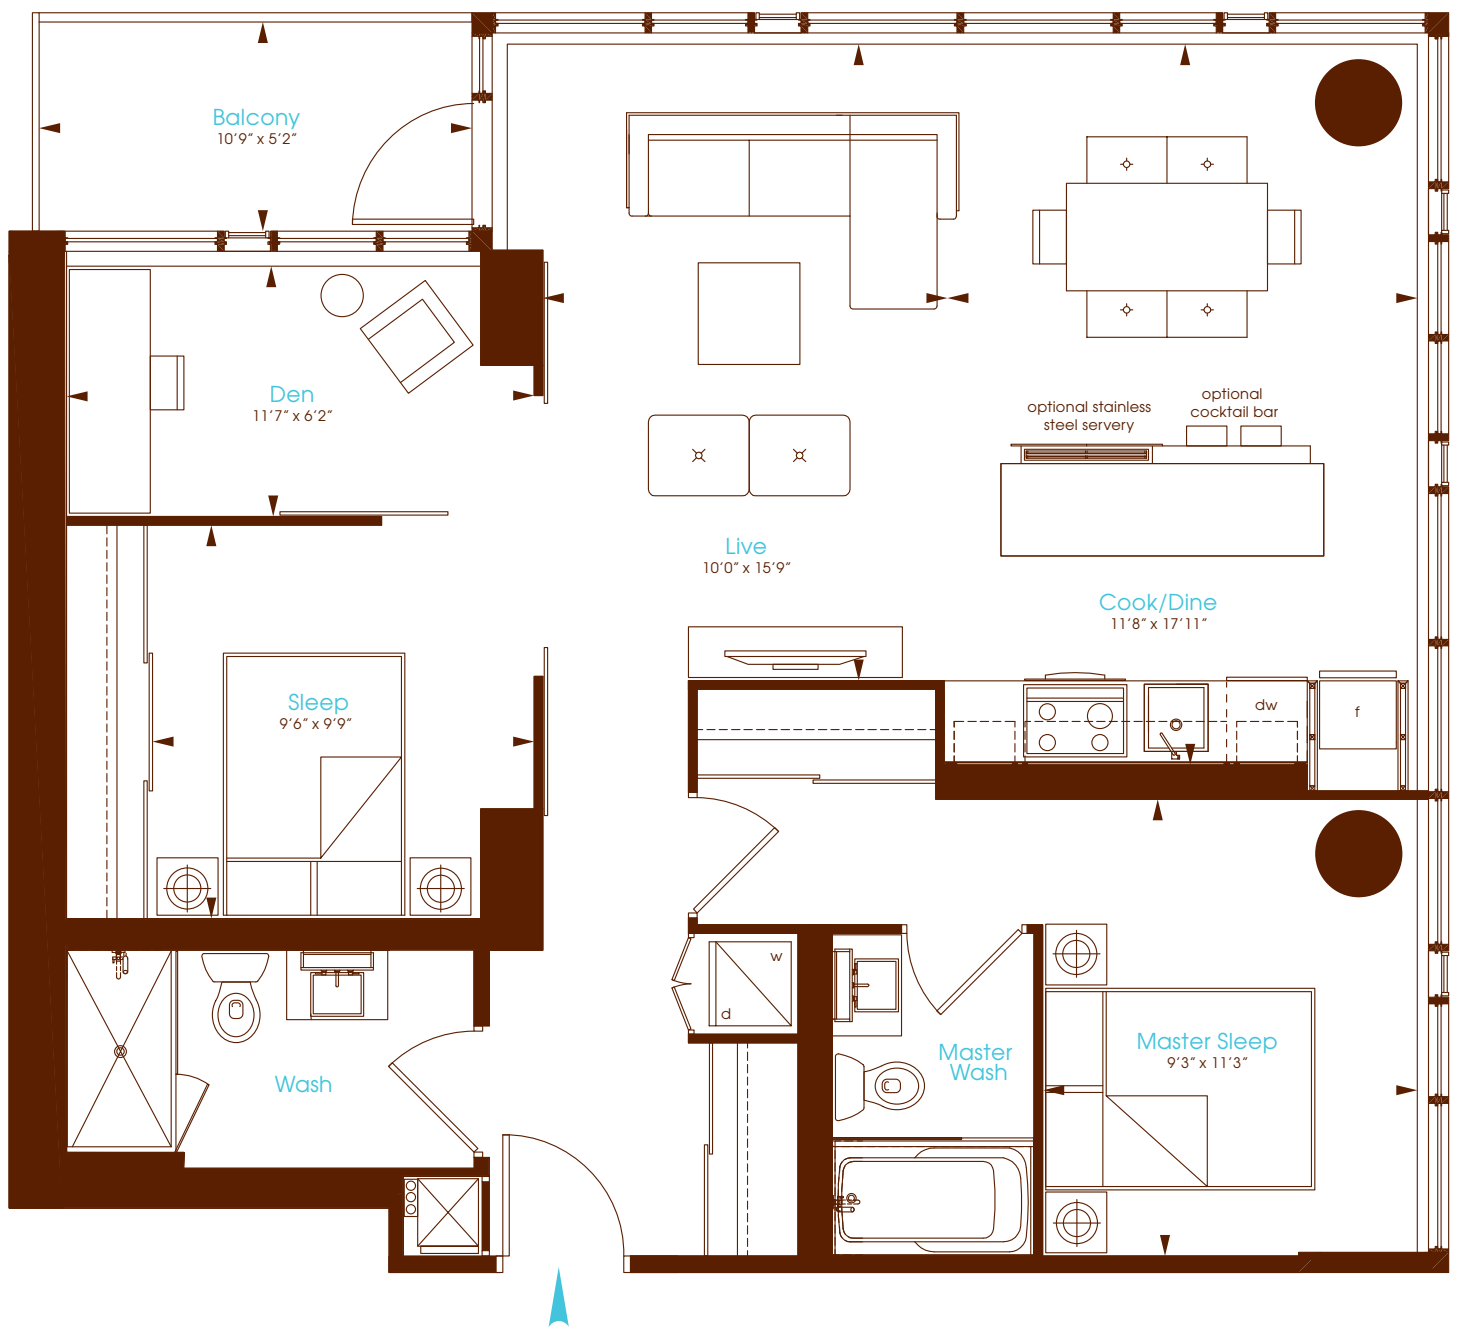

# Taffeta

## Two Bedroom + Den

Interior 1,023 Square Feet

Balcony 56 Square Feet

North

All dimensions are approximate. Sizes and specifications are subject to change without notice. E. & O. E. Actual useable floor space varies from stated floor area. All furniture is for illustrative purpose only. Window mullions will vary by floor.