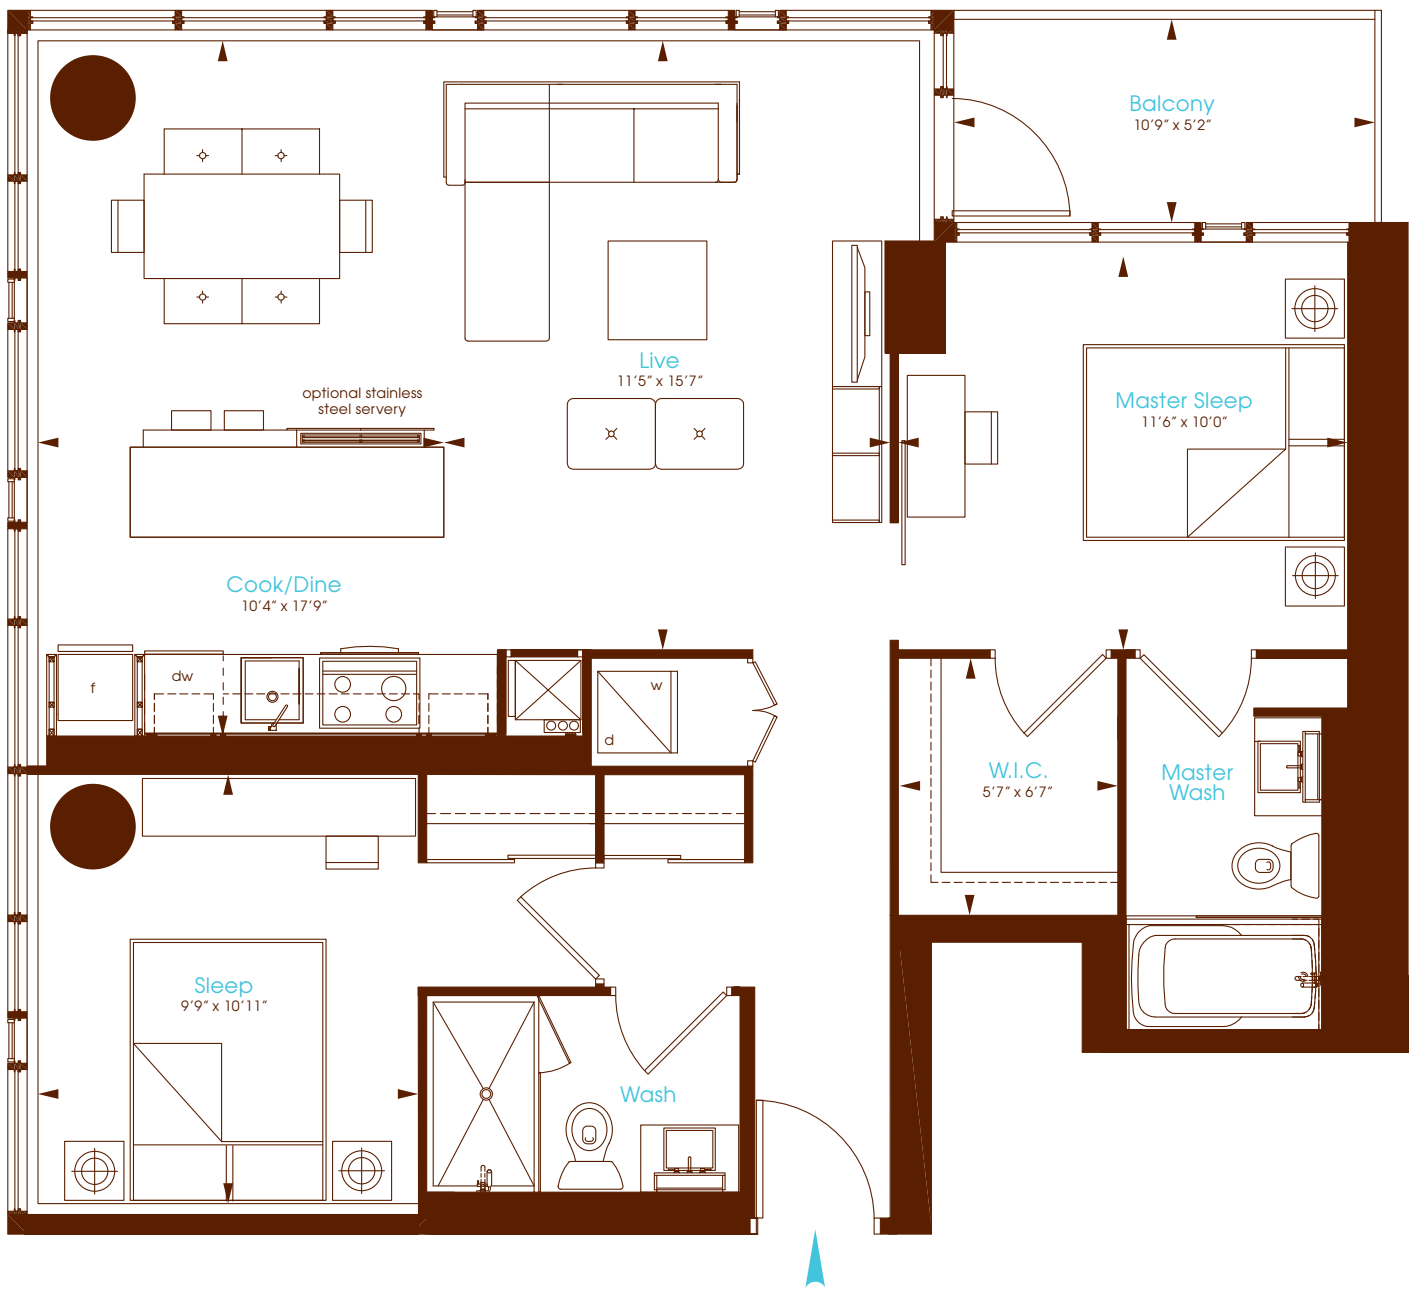

Damask

Two Bedroom

Interior 970 Square Feet

Balcony 56 Square Feet

Floor 08

Floors 9-25

Floors 26-31

All dimensions are approximate. Sizes and specifications are subject to change without notice. E. & O. E. Actual useable floor space varies from stated floor area. All furniture is for illustrative purpose only. Window mullions will vary by floor.