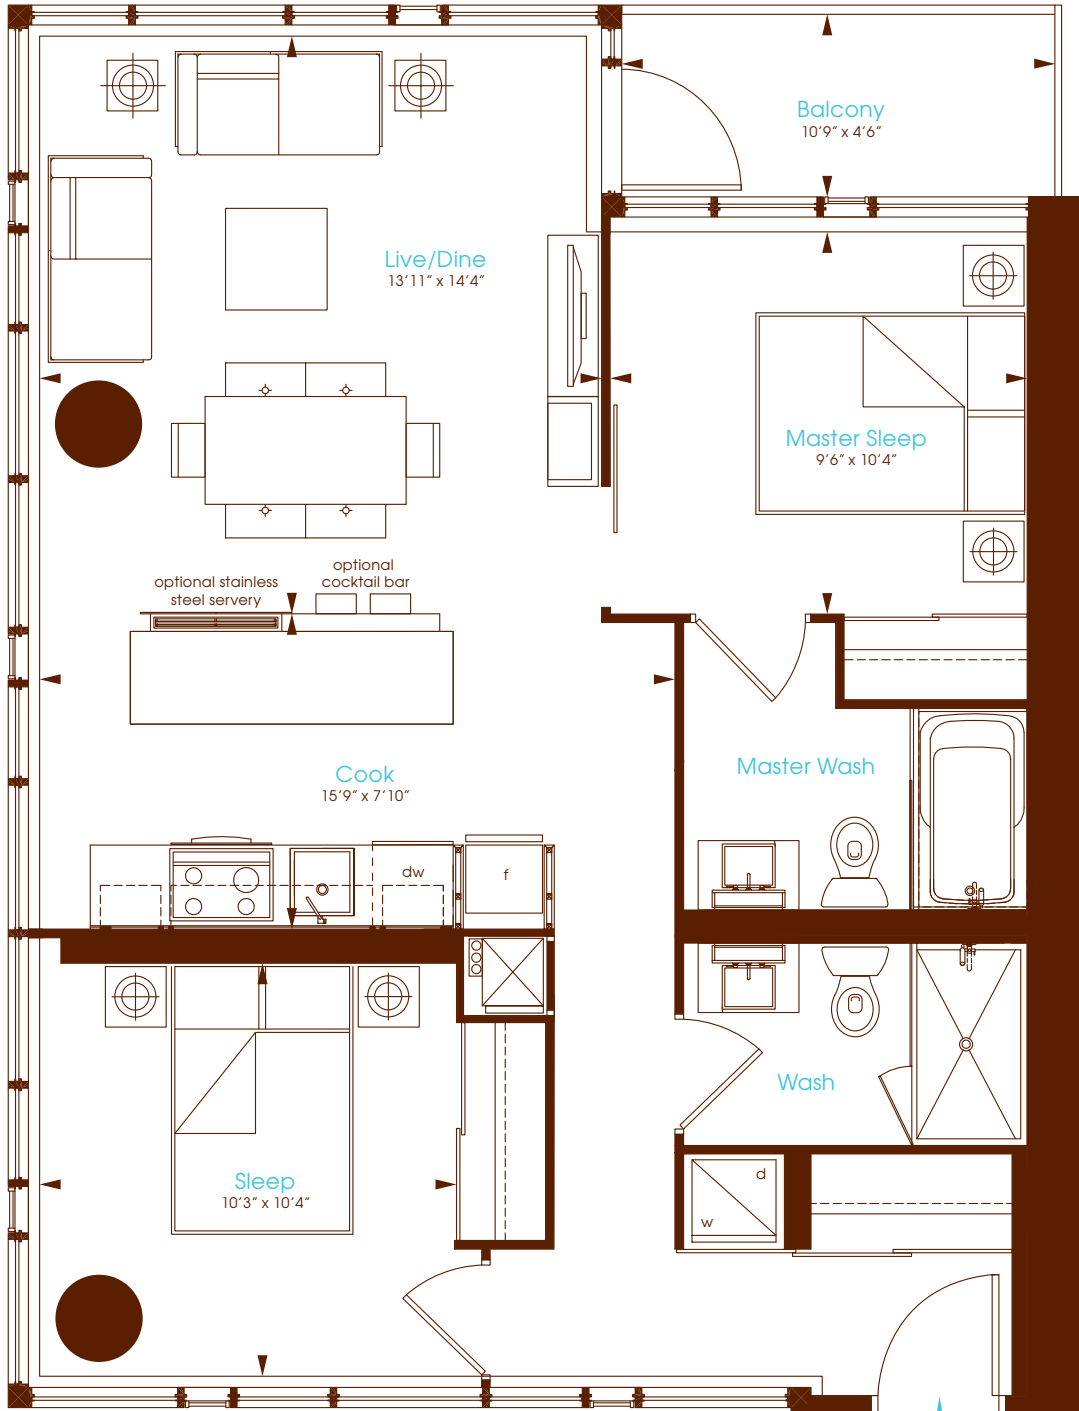

Cashmere

Two Bedroom

Interior 862 Square Feet

Balcony 49 Square Feet

North

Floors 9-25

All dimensions are approximate. Sizes and specifications are subject to change without notice. E. & O. E. Actual useable floor space varies from stated floor area. All furniture is for illustrative purpose only. Window mullions will vary by floor.