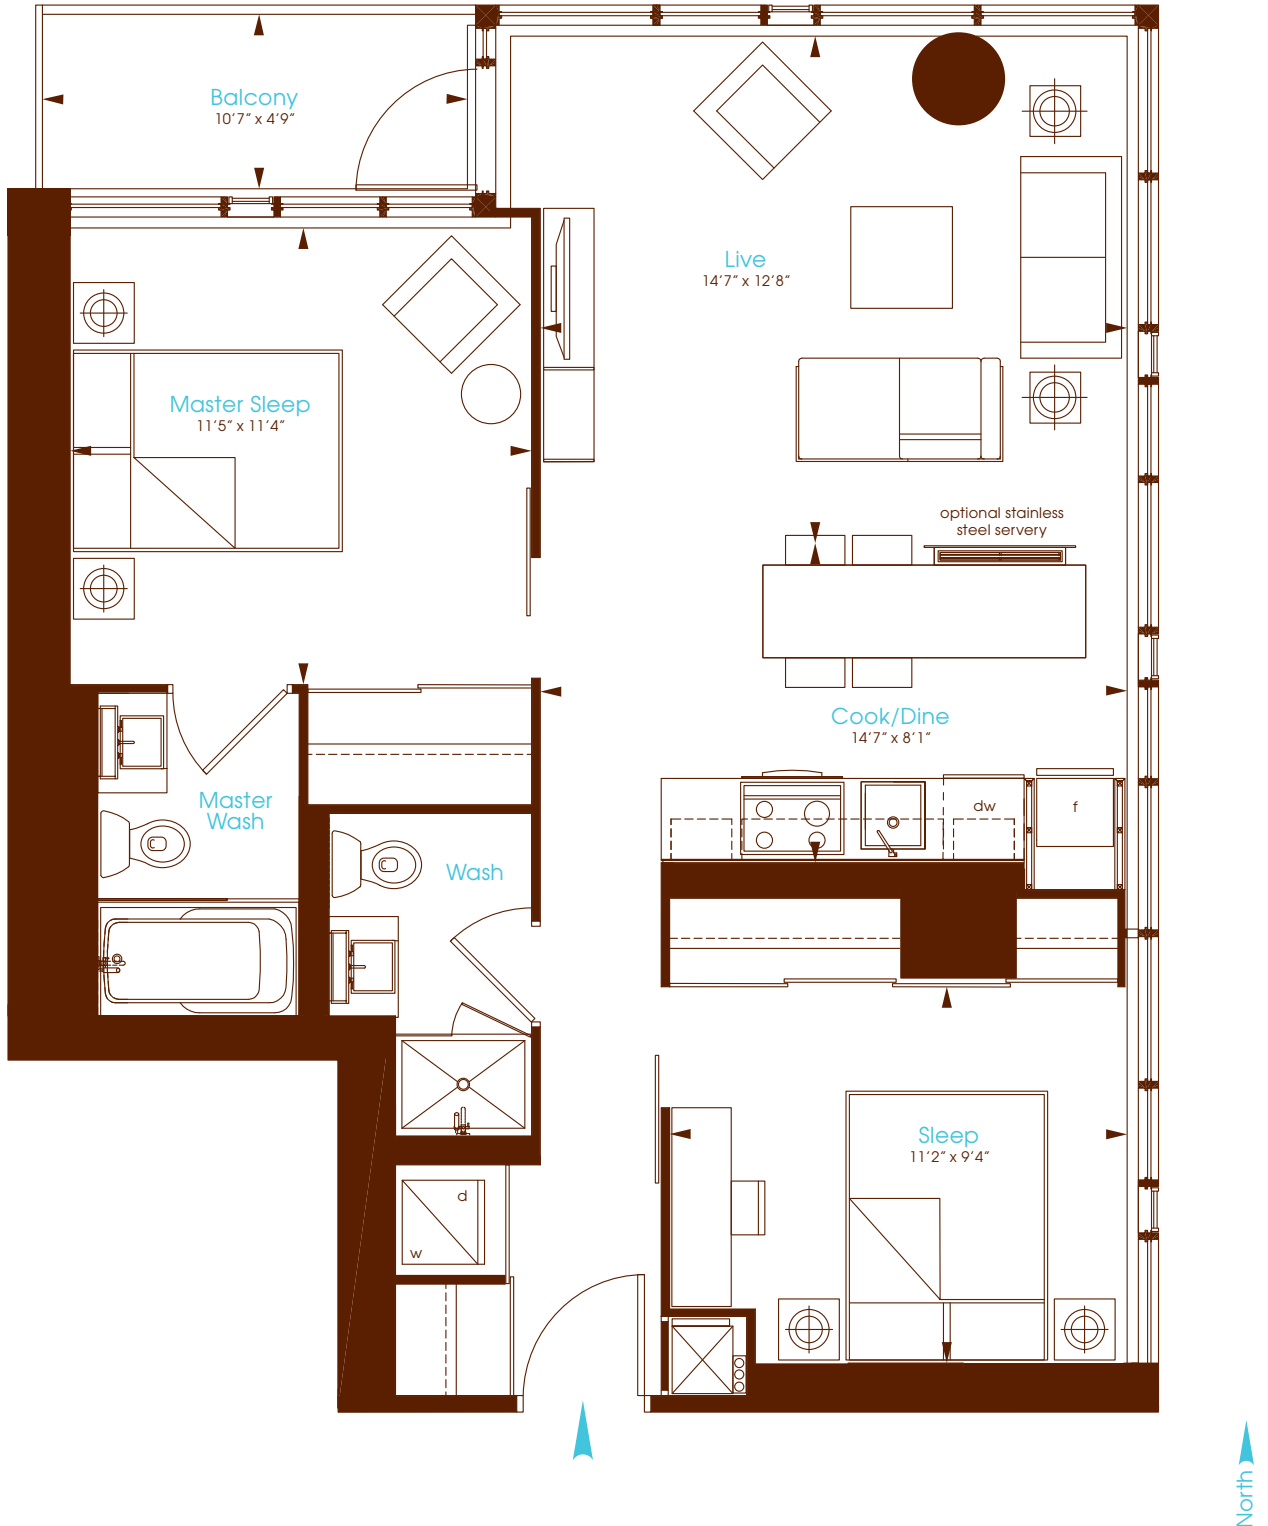

Velvet I

Two Bedroom

Interior 852 Square Feet

Balcony 49 Square Feet

Floors 03-04

Floor 05

Floor 06

All dimensions are approximate. Sizes and specifications are subject to change without notice. E. & O. E. Actual useable floor space varies from stated floor area. All furniture is for illustrative purpose only. Window mullions will vary by floor.