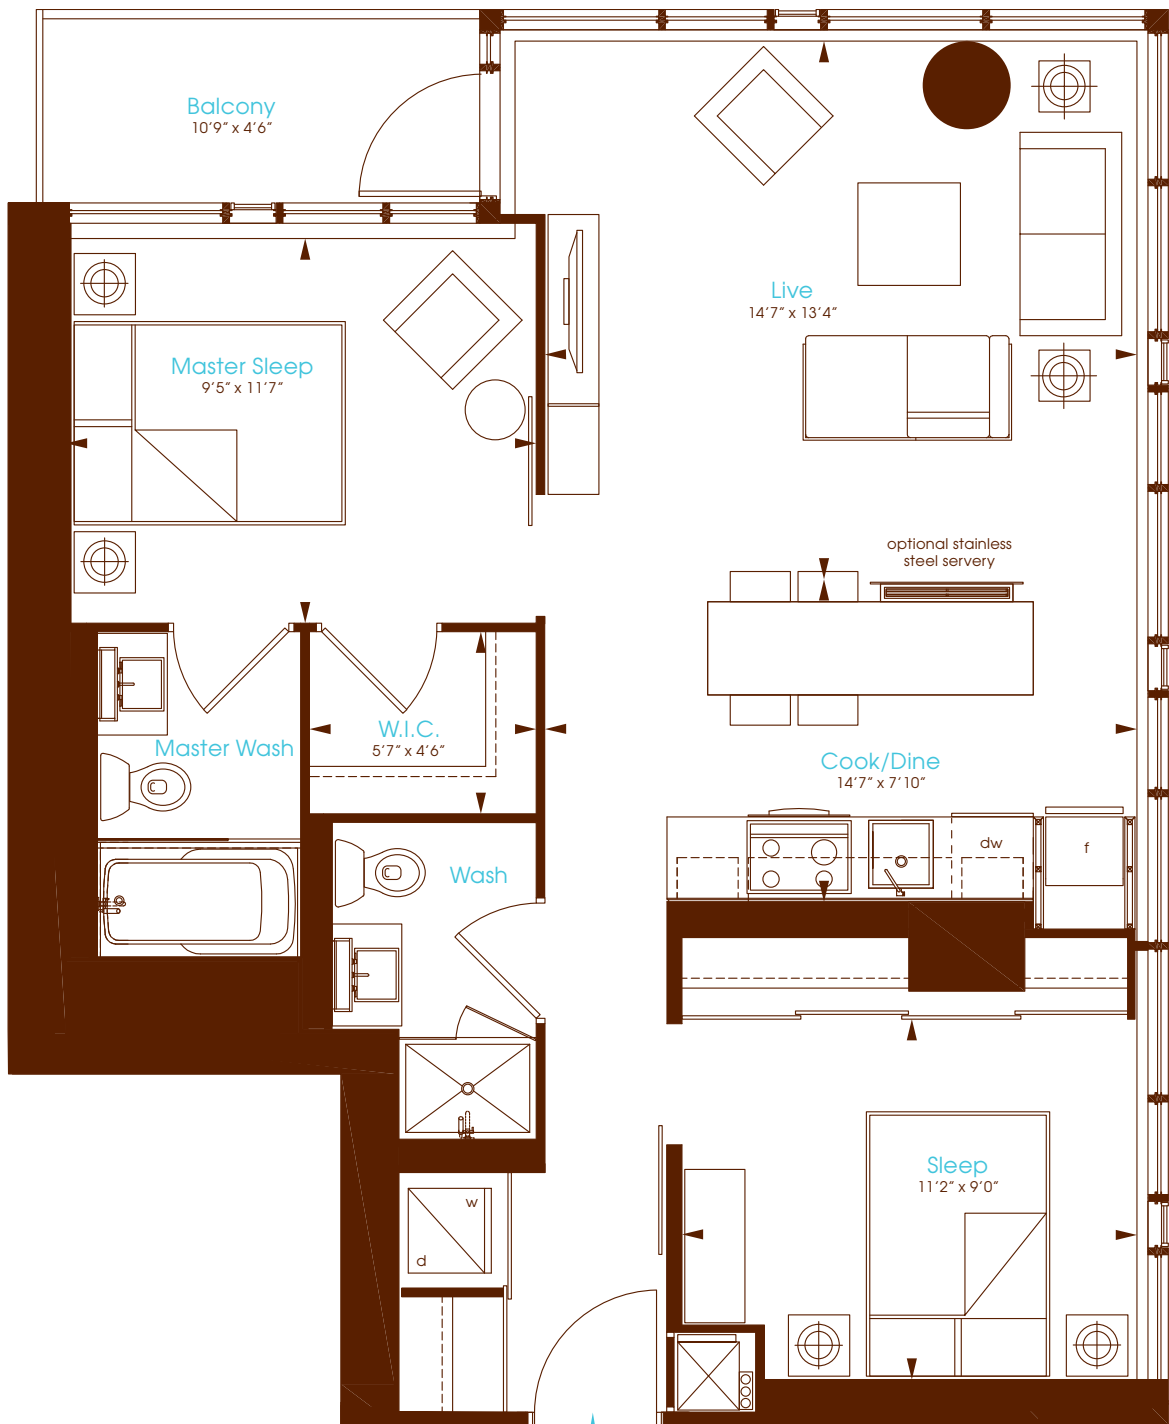

Velvet II

Two Bedroom

Interior 839 Square Feet

Balcony 49 Square Feet

North

Floor 08

Floors 9-25

Floors 26-31

All dimensions are approximate. Sizes and specifications are subject to change without notice. E. & O. E. Actual useable floor space varies from stated floor area. All furniture is for illustrative purpose only. Window mullions will vary by floor.