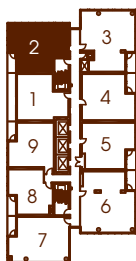

Velvet II

Two Bedroom

Interior 839 Square Feet

Balcony 49 Square Feet

North

Floor 08

Floors 9-25

Floors 26-31

All dimensions are approximate. Sizes and specifications are subject to change without notice. E. & O. E. Actual useable floor space varies from stated floor area. All furniture is for illustrative purpose only. Window mullions will vary by floor.