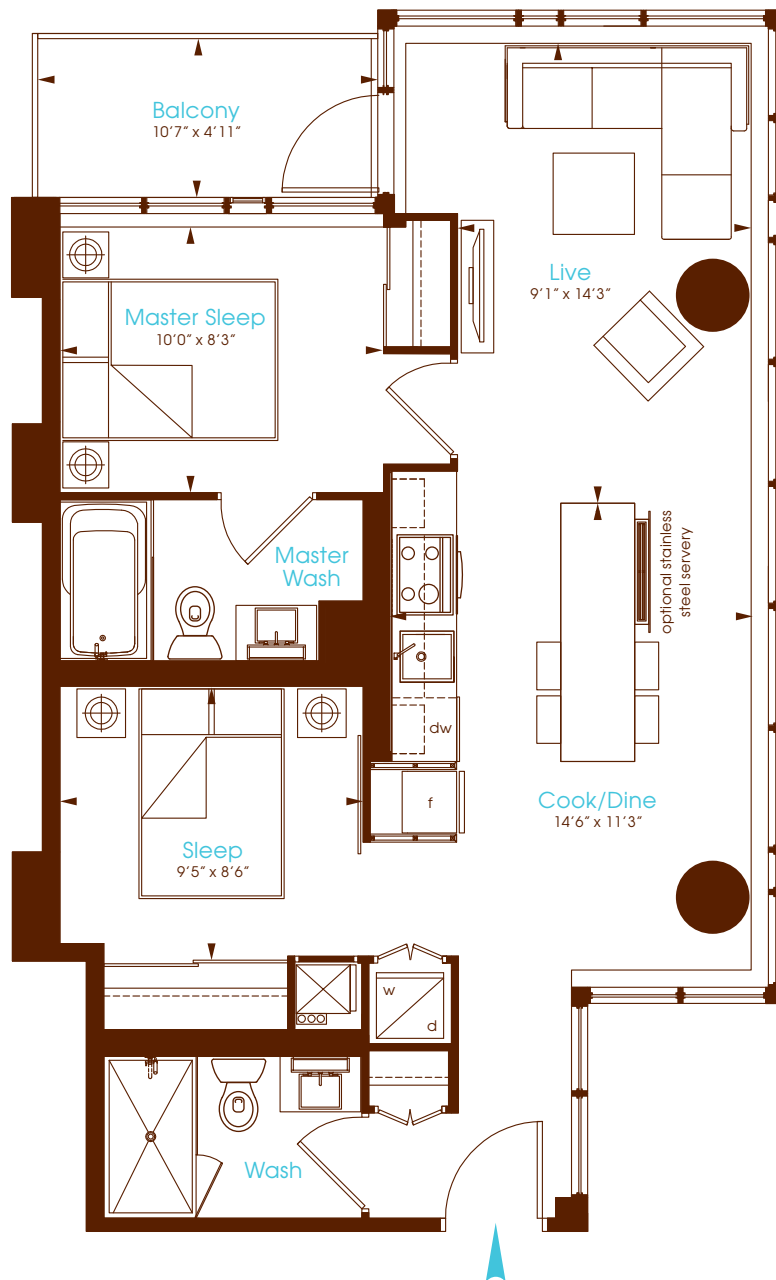

Saxony

Two Bedroom

Interior 747 Square Feet

Balcony 52 Square Feet

All dimensions are approximate. Sizes and specifications are subject to change without notice. E. & O. E. Actual useable floor space varies from stated floor area. All furniture is for illustrative purpose only. Window mullions will vary by floor.