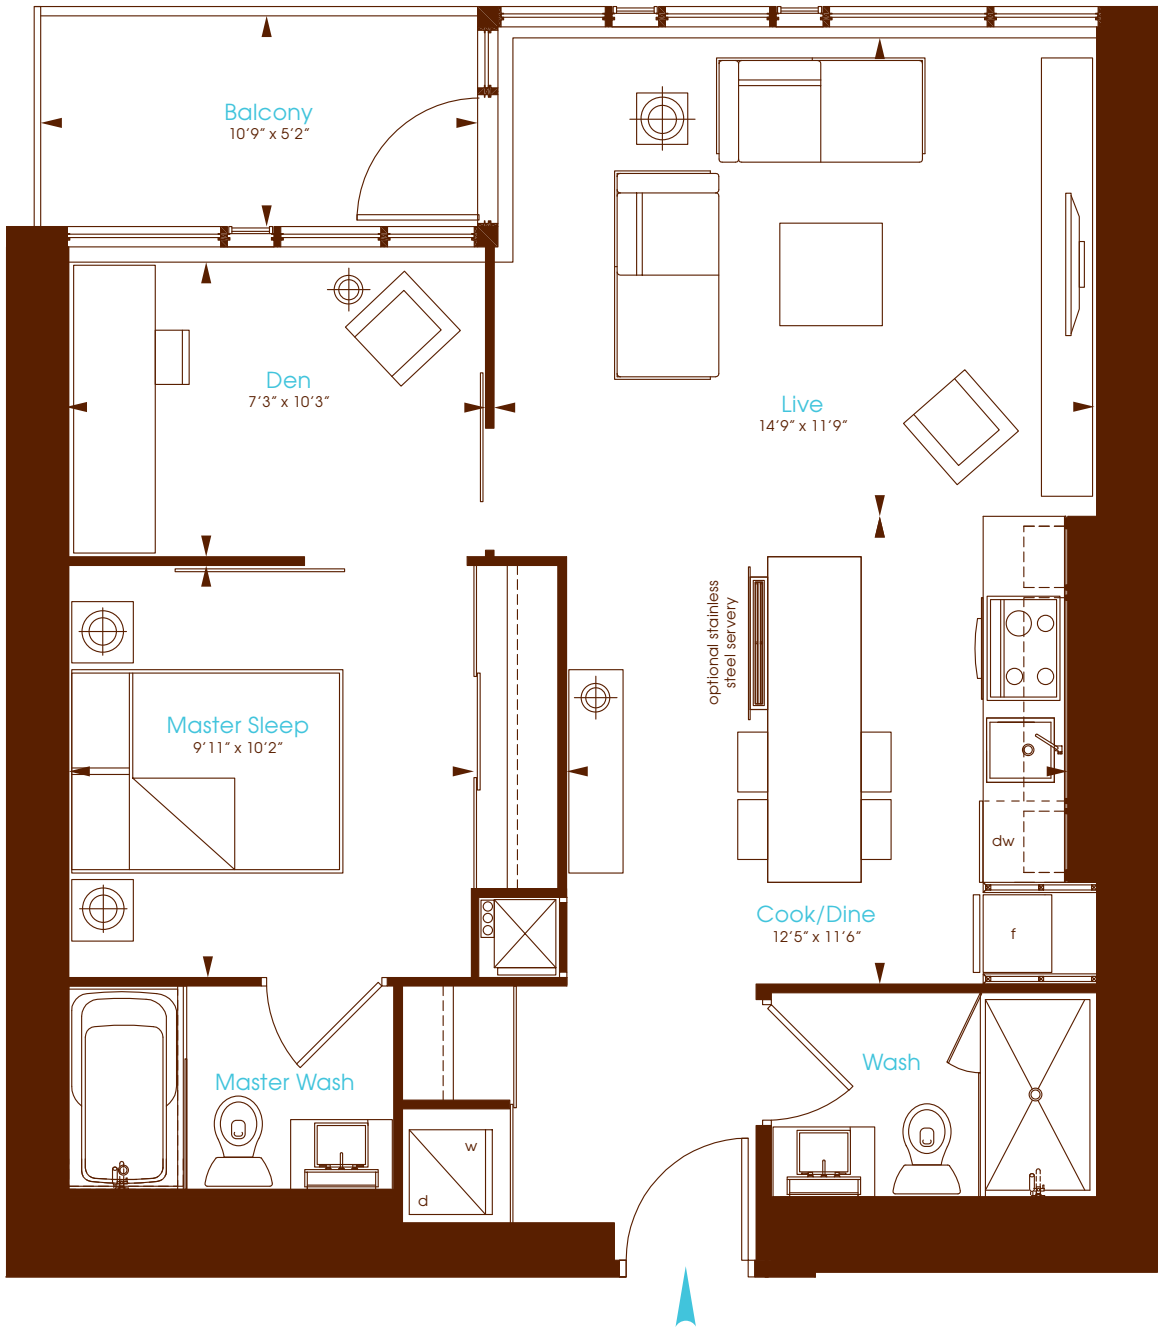

Denim

One Bedroom + Den

Interior 781 Square Feet

Balcony 56 Square Feet

Floor 08

Floors 9-25

Floors 26-31

All dimensions are approximate. Sizes and specifications are subject to change without notice. E. & O. E. Actual useable floor space varies from stated floor area. All furniture is for illustrative purpose only. Window mullions will vary by floor.