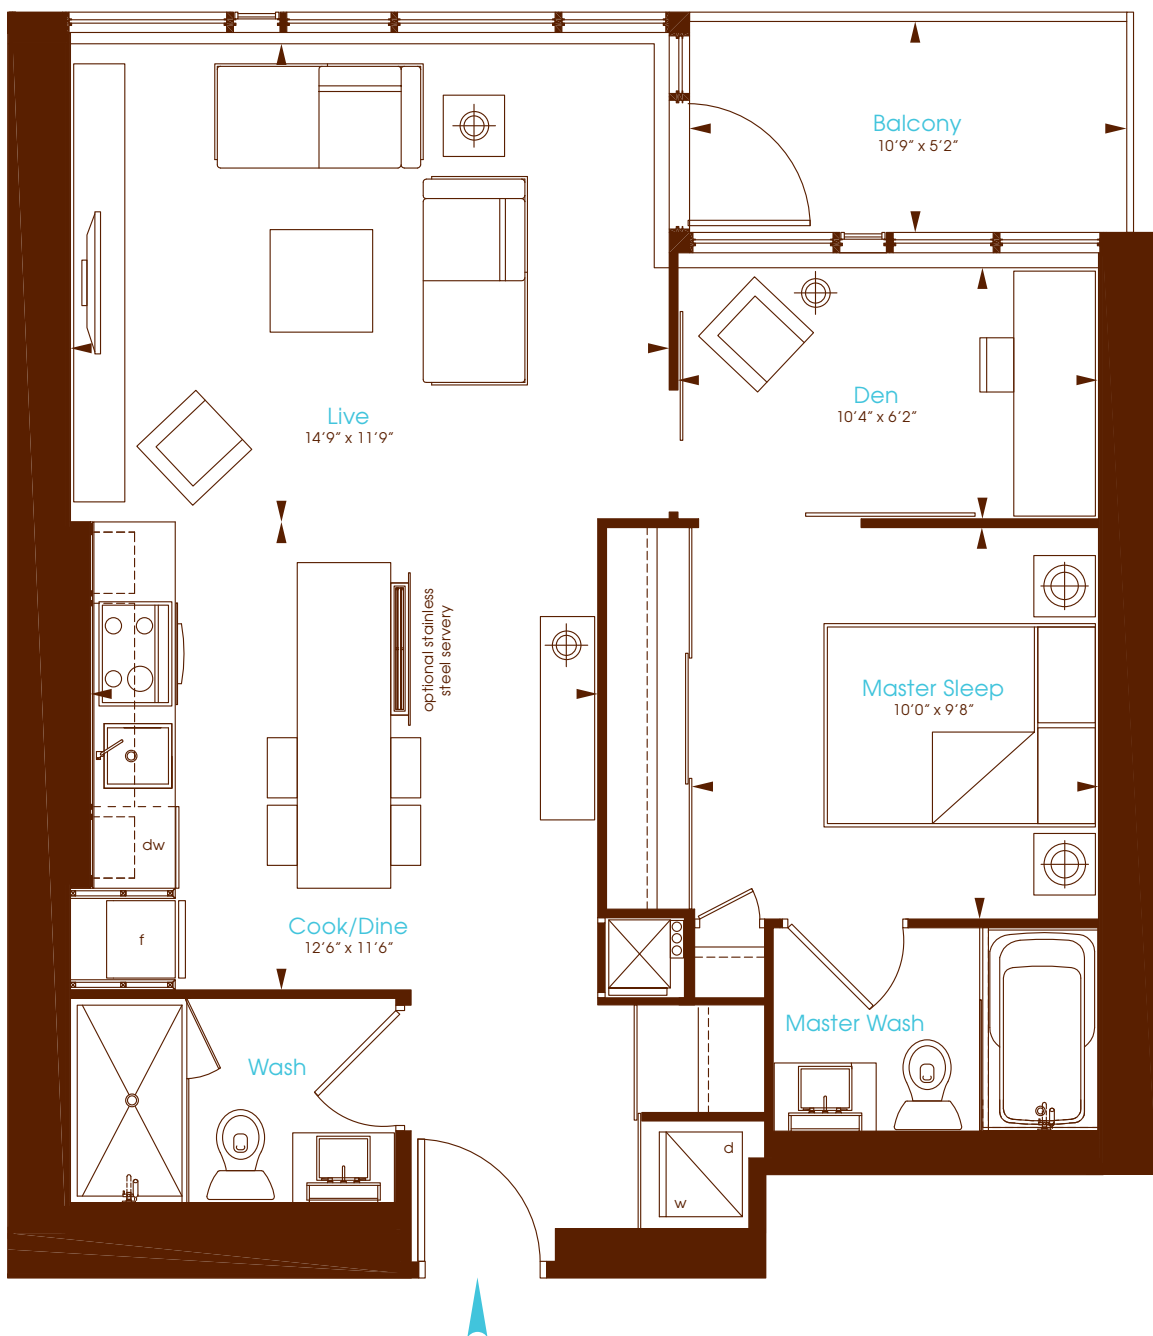

# Satin

## One Bedroom + Den

Interior 753 Square Feet

Balcony 56 Square Feet

Floor 08

Floors 9-25

All dimensions are approximate. Sizes and specifications are subject to change without notice. E. & O. E. Actual useable floor space varies from stated floor area. All furniture is for illustrative purpose only. Window mullions will vary by floor.