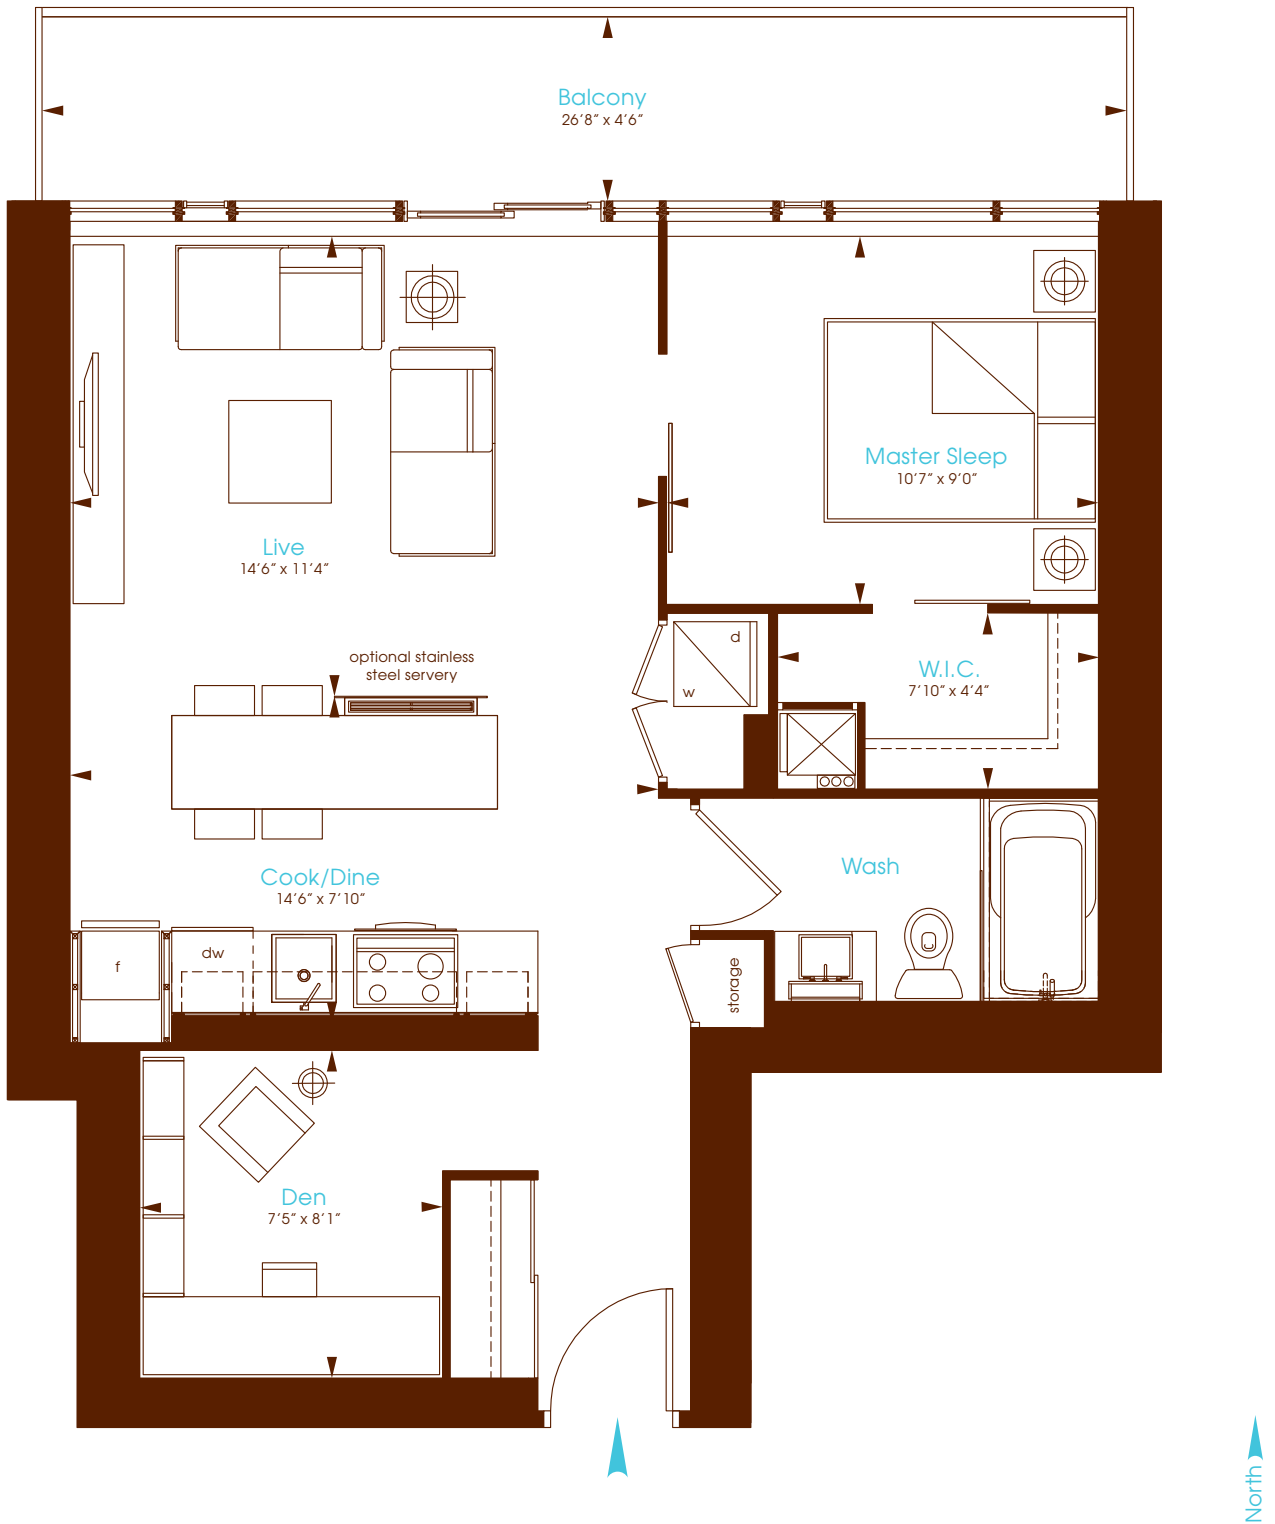

Cotton II

One Bedroom + Den

Interior 721 Square Feet

Balcony 121 Square Feet

Floor 08

Floors 9-25

Floors 26-31

All dimensions are approximate. Sizes and specifications are subject to change without notice. E. & O. E. Actual useable floor space varies from stated floor area. All furniture is for illustrative purpose only. Window mullions will vary by floor.