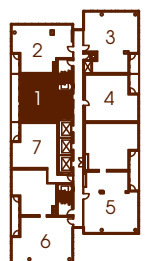

Cotton II

One Bedroom + Den

Interior 721 Square Feet

Balcony 121 Square Feet

Floor 08

Floors 9-25

Floors 26-31

All dimensions are approximate. Sizes and specifications are subject to change without notice. E. & O. E. Actual useable floor space varies from stated floor area. All furniture is for illustrative purpose only. Window mullions will vary by floor.