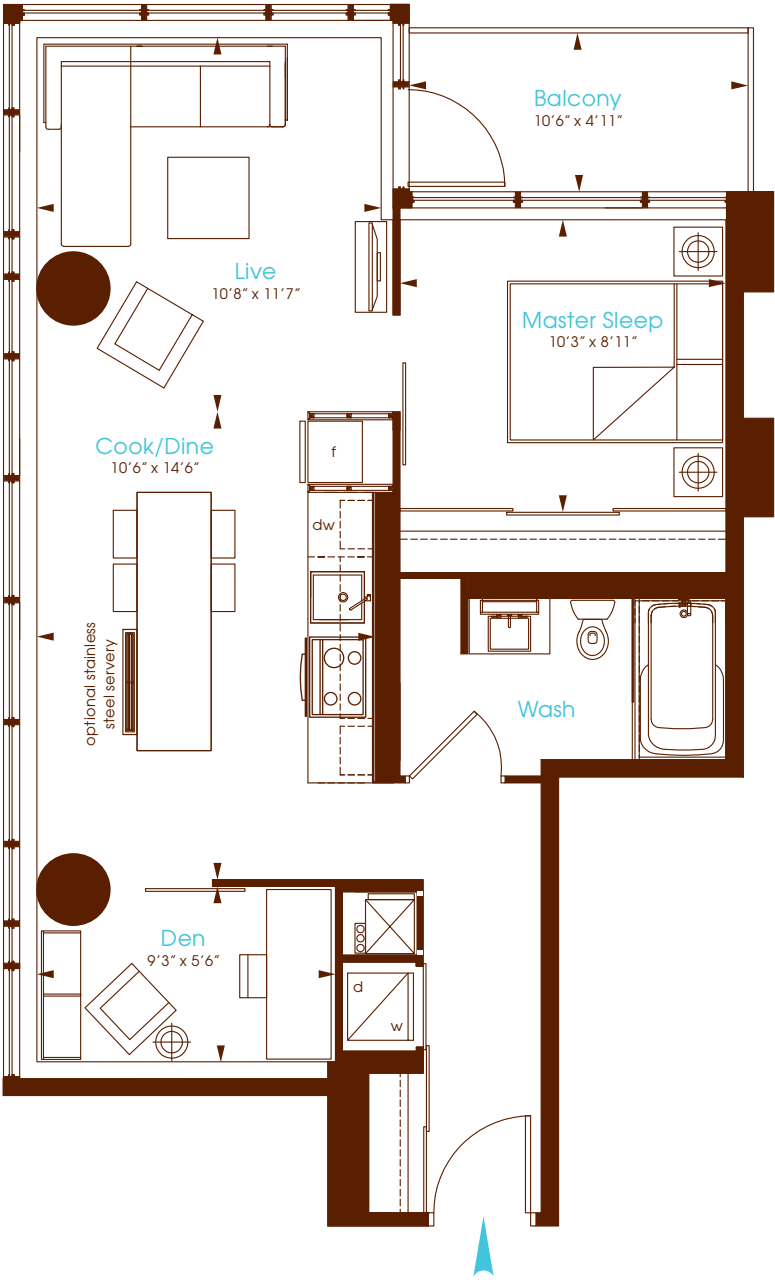

# Gabardine

## One Bedroom + Den

Interior 683 Square Feet

Balcony 52 Square Feet

Floor 02

Floors 03-04

All dimensions are approximate. Sizes and specifications are subject to change without notice. E. & O. E. Actual useable floor space varies from stated floor area. All furniture is for illustrative purpose only. Window mullions will vary by floor.