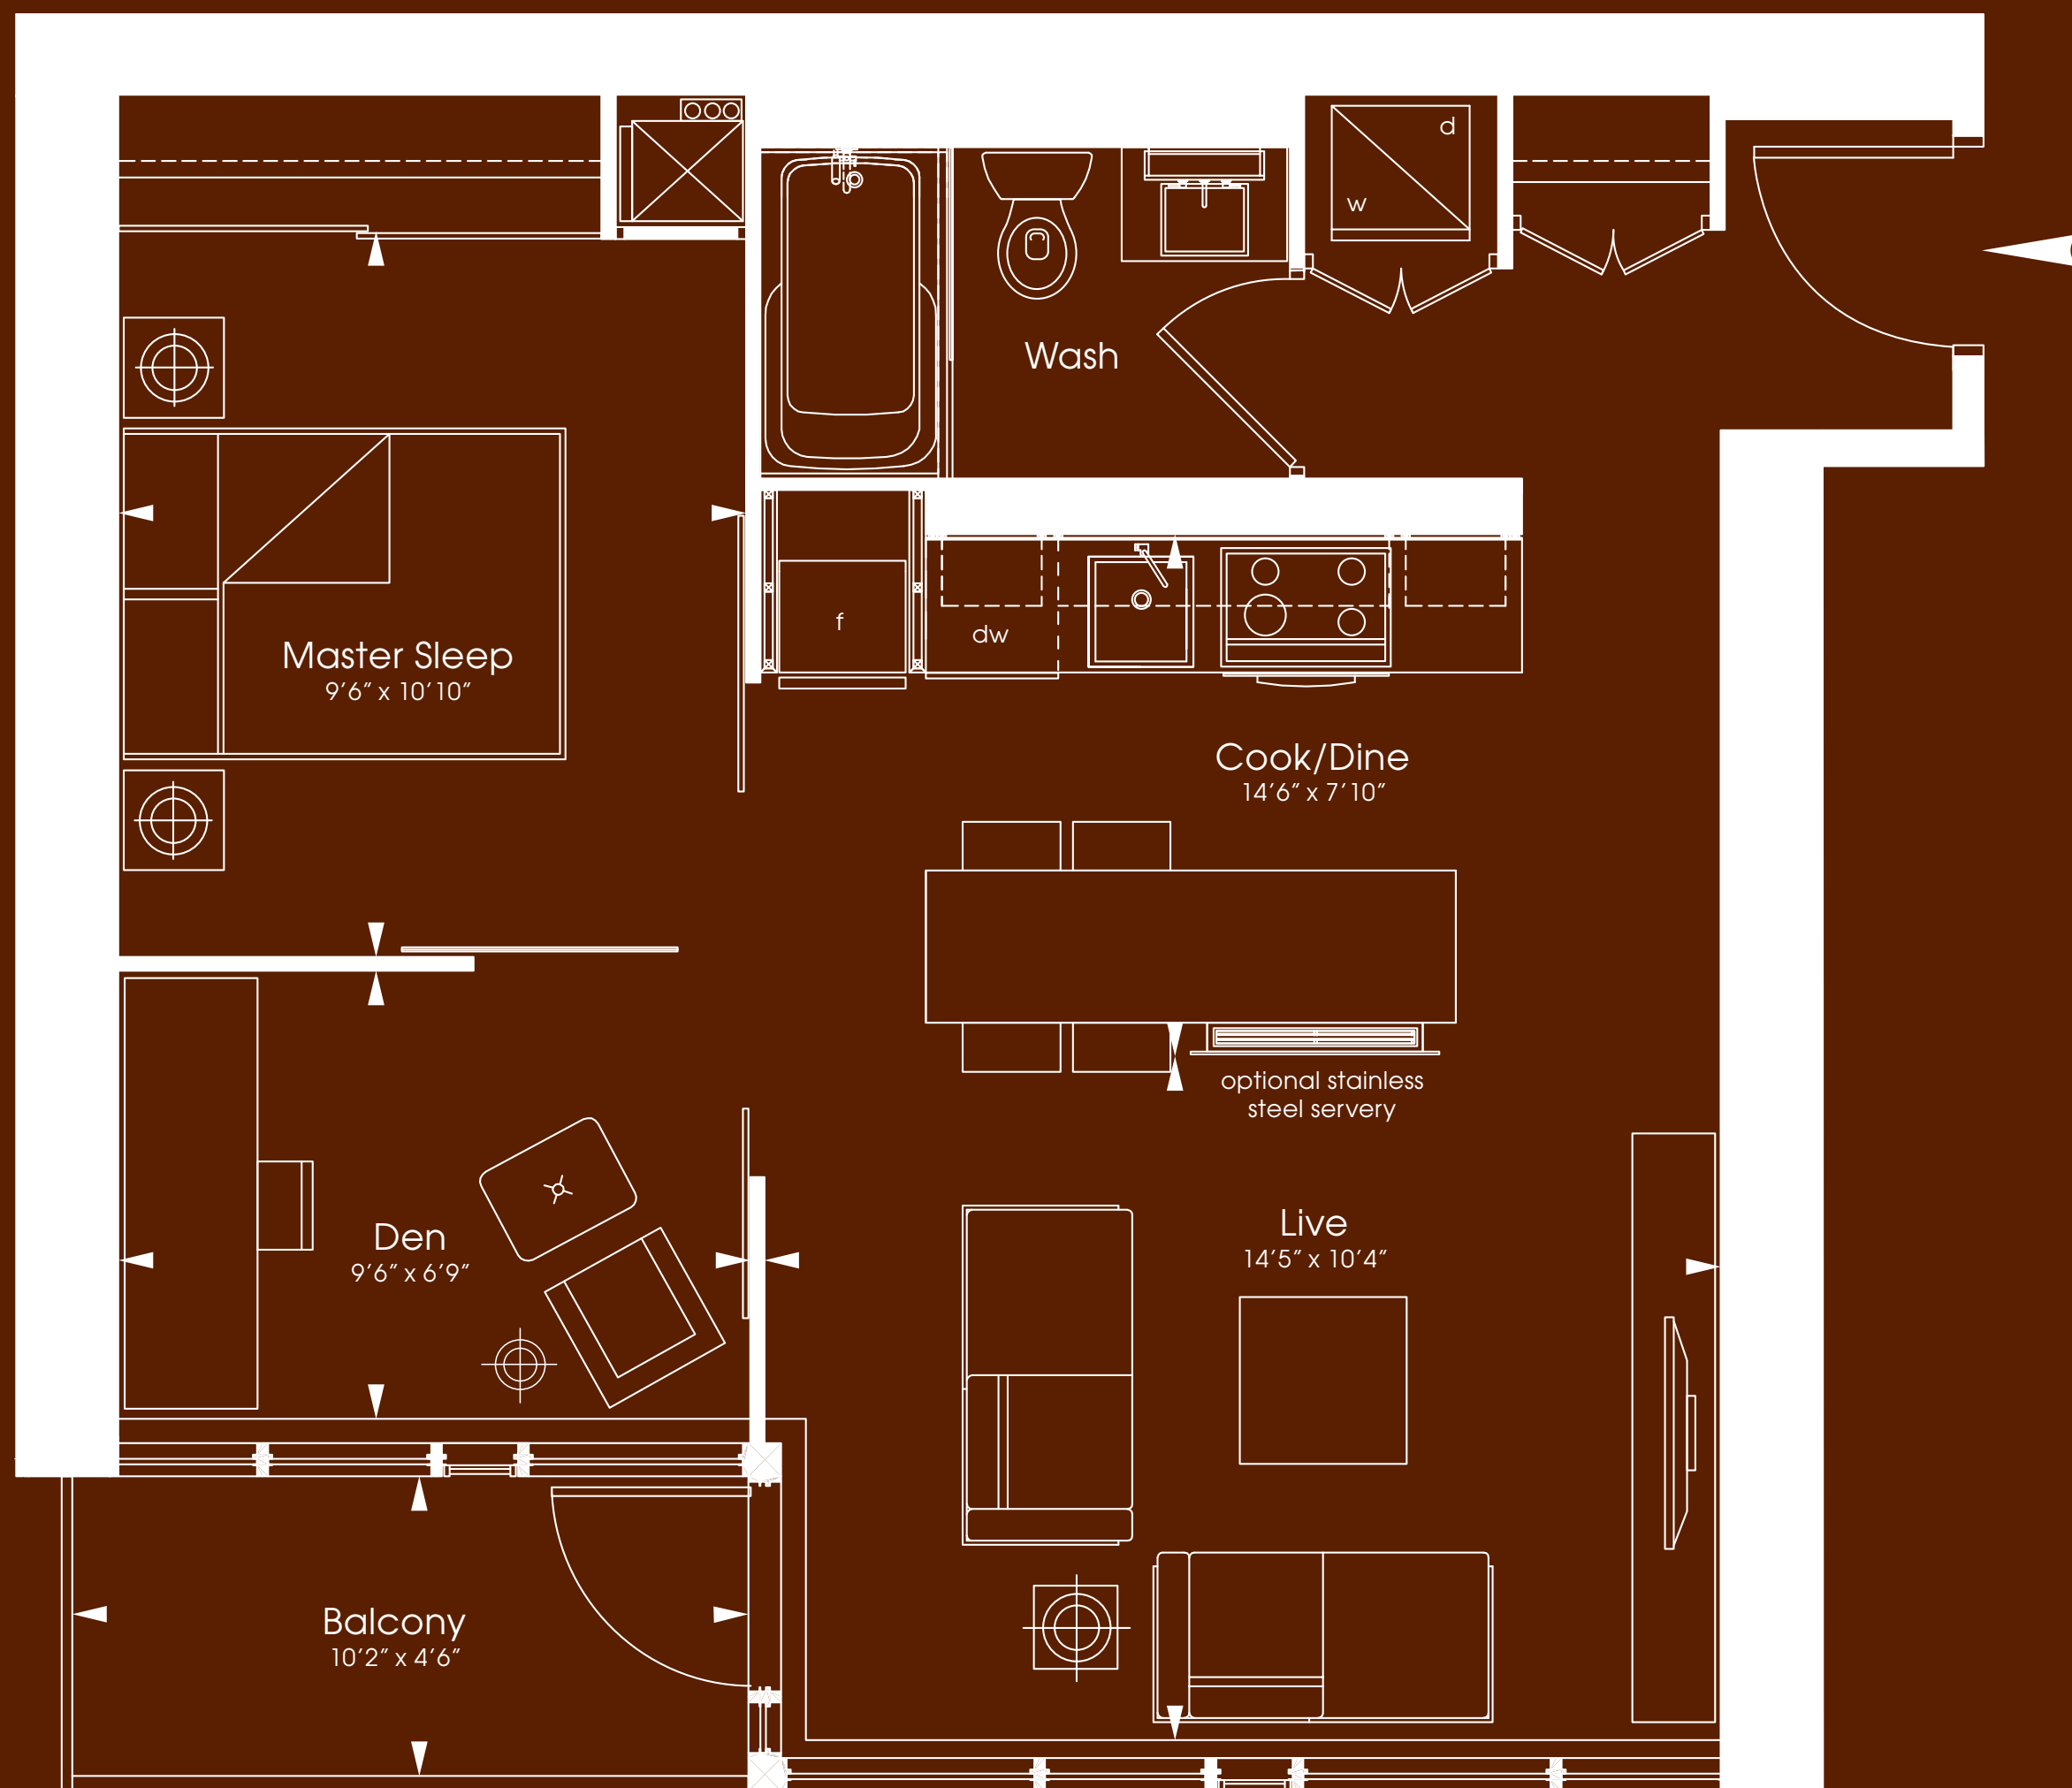

Lace I

One Bedroom + Den

Interior 663 Square Feet
Balcony 46 Square Feet

Charlie
Condos that love you.

All dimensions are approximate. Sizes and specifications are subject to change without notice. E. & O. E. Actual useable floor space varies from stated floor area. All furniture is for illustrative purpose only. Window mullions will vary by floor.