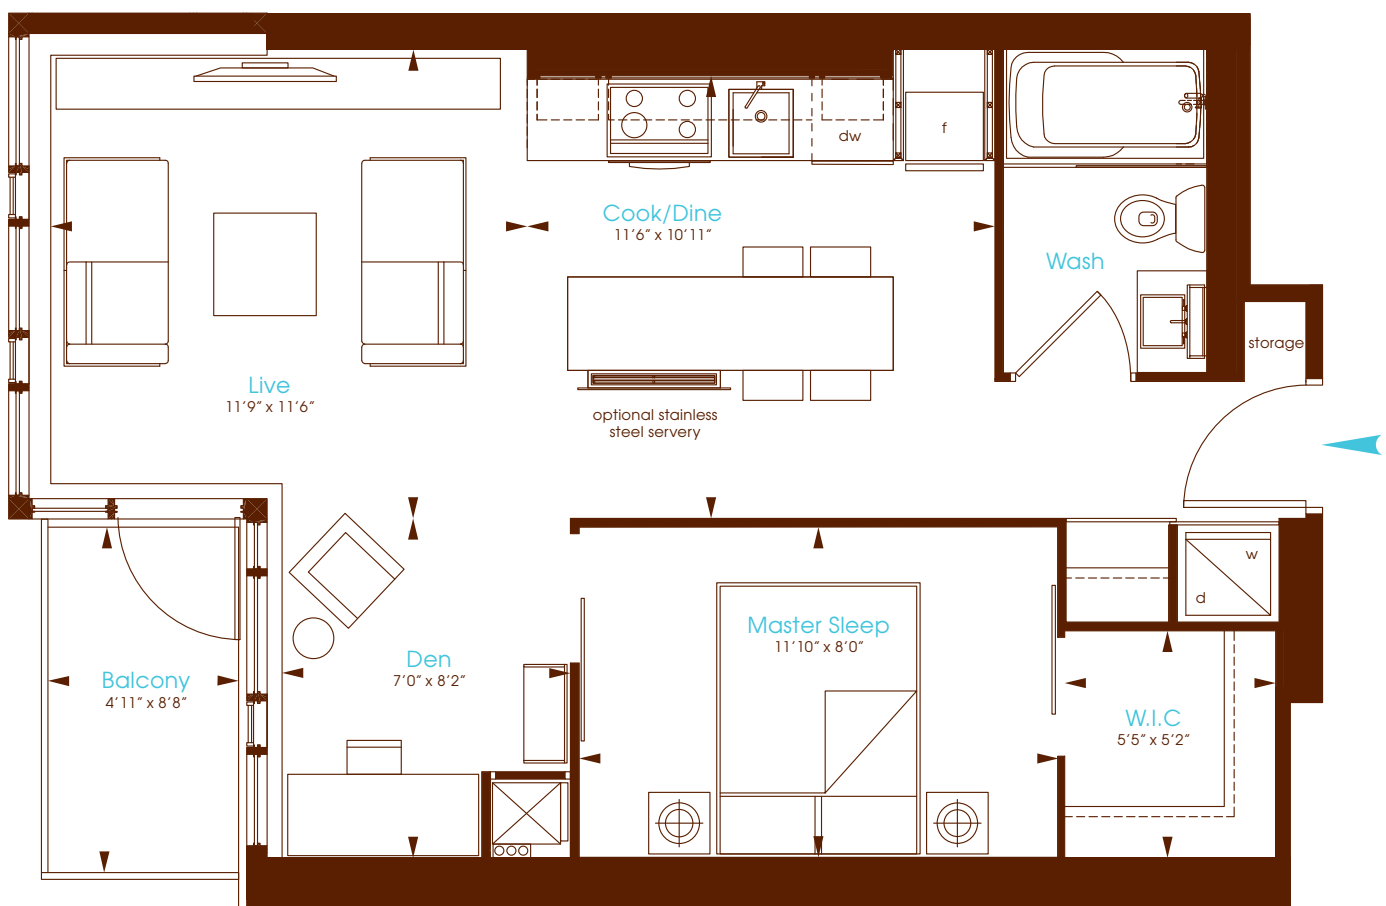

## One Bedroom + Den

Interior 608 Square Feet

Balcony 43 Square Feet

One Bedroom + Den

All dimensions are approximate. Sizes and specifications are subject to change without notice. E. & O. E. Actual useable floor space varies from stated floor area. All furniture is for illustrative purpose only. Window mullions will vary by floor.