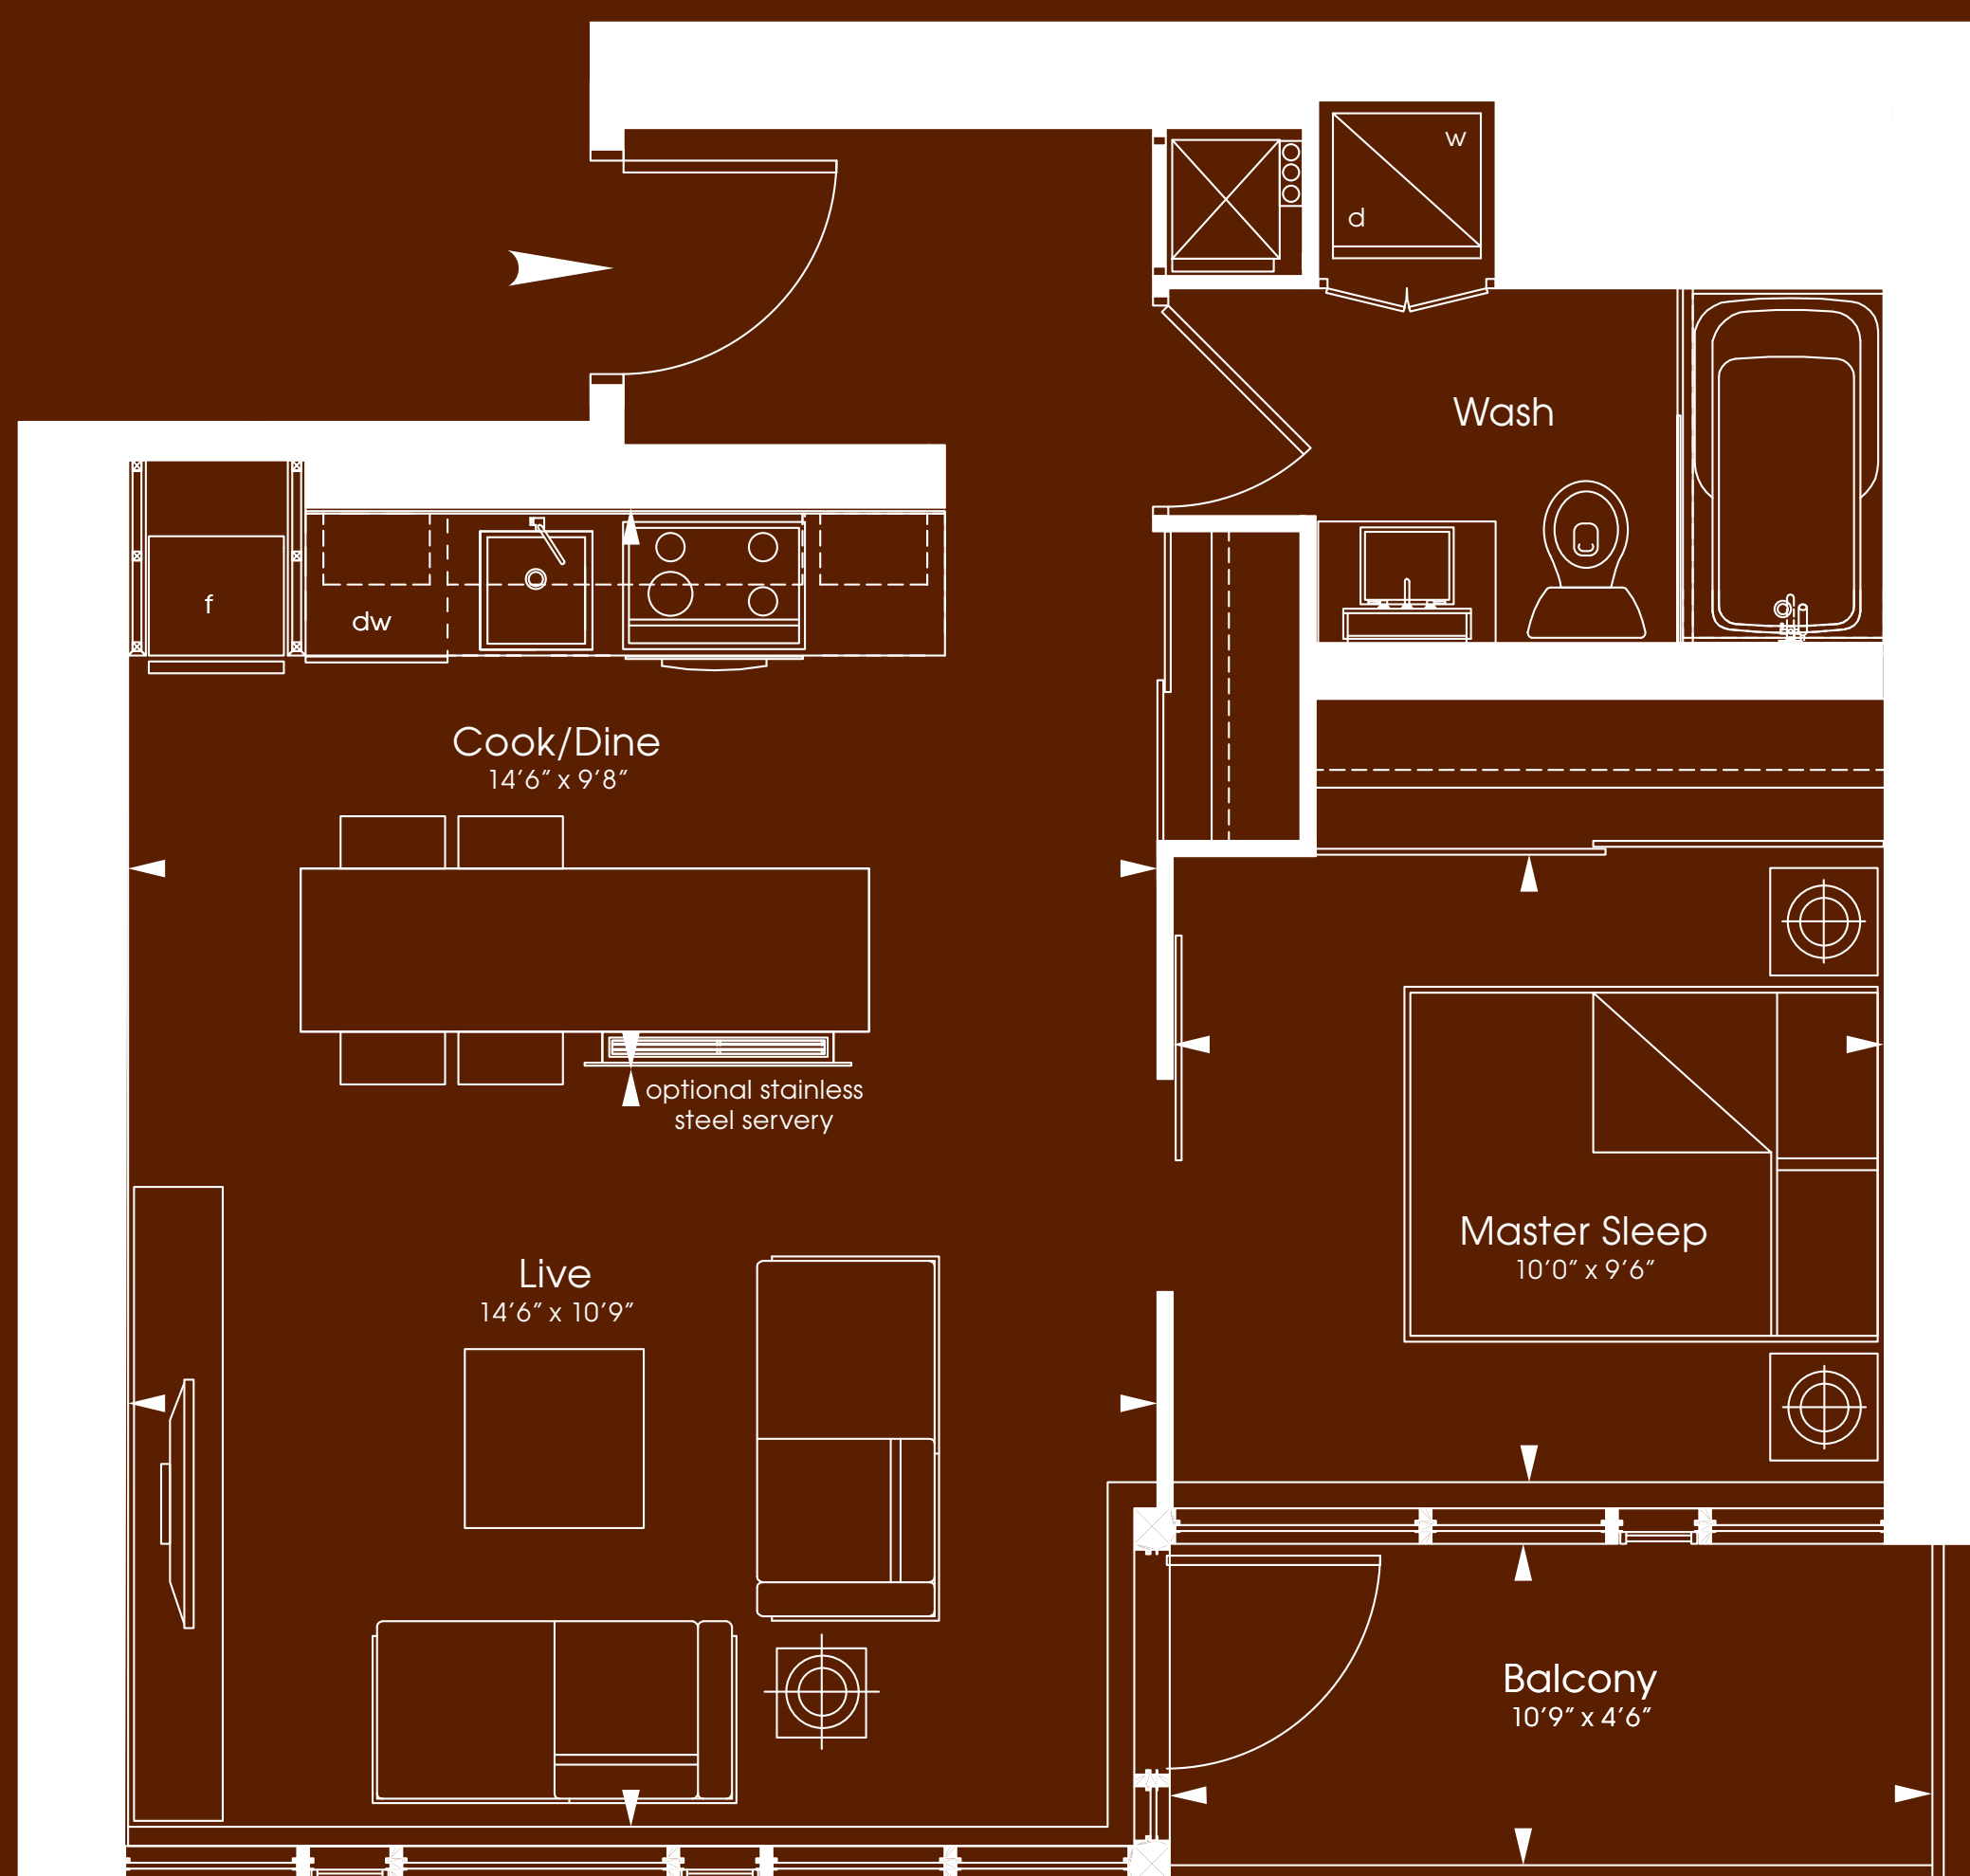

# Chiffon

## One Bedroom

Interior 580 Square Feet  
Balcony 49 Square Feet

**Charlie**  
Condos that love you.

Floor 08

Floors 9-25