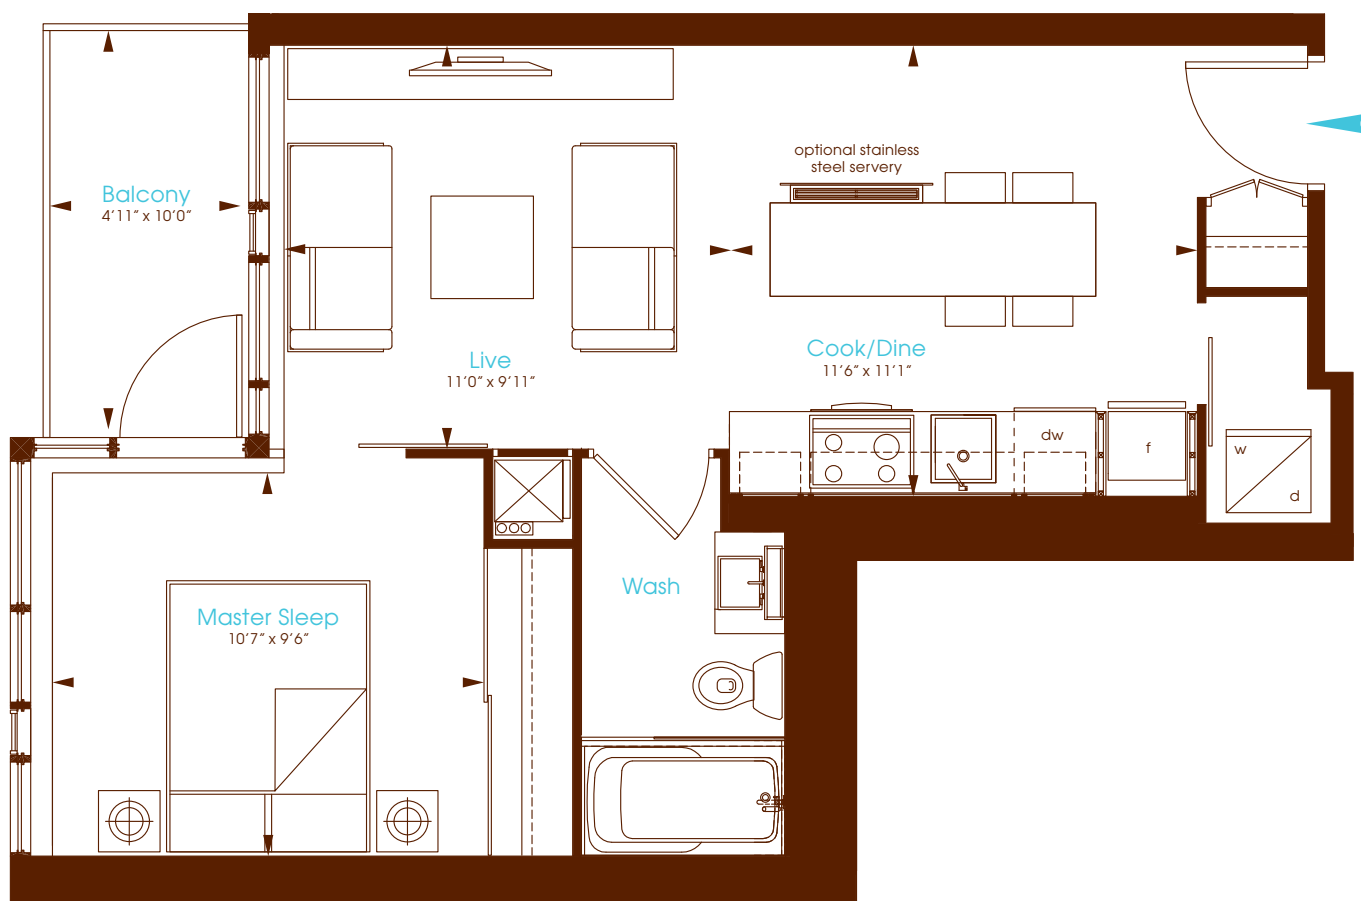

Melton

One Bedroom

Interior 545 Square Feet

Balcony 49 Square Feet

North

Floor 02

Floors 03-04

Floor 05

All dimensions are approximate. Sizes and specifications are subject to change without notice. E. & O. E. Actual useable floor space varies from stated floor area. All furniture is for illustrative purpose only. Window mullions will vary by floor.