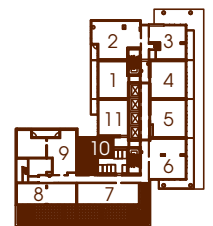

Gingham

One Bedroom

Interior 544 Square Feet

Floor 02

Floors 03-04

Floor 05

Floor 06

All dimensions are approximate. Sizes and specifications are subject to change without notice. E. & O. E. Actual useable floor space varies from stated floor area. All furniture is for illustrative purpose only. Window mullions will vary by floor.