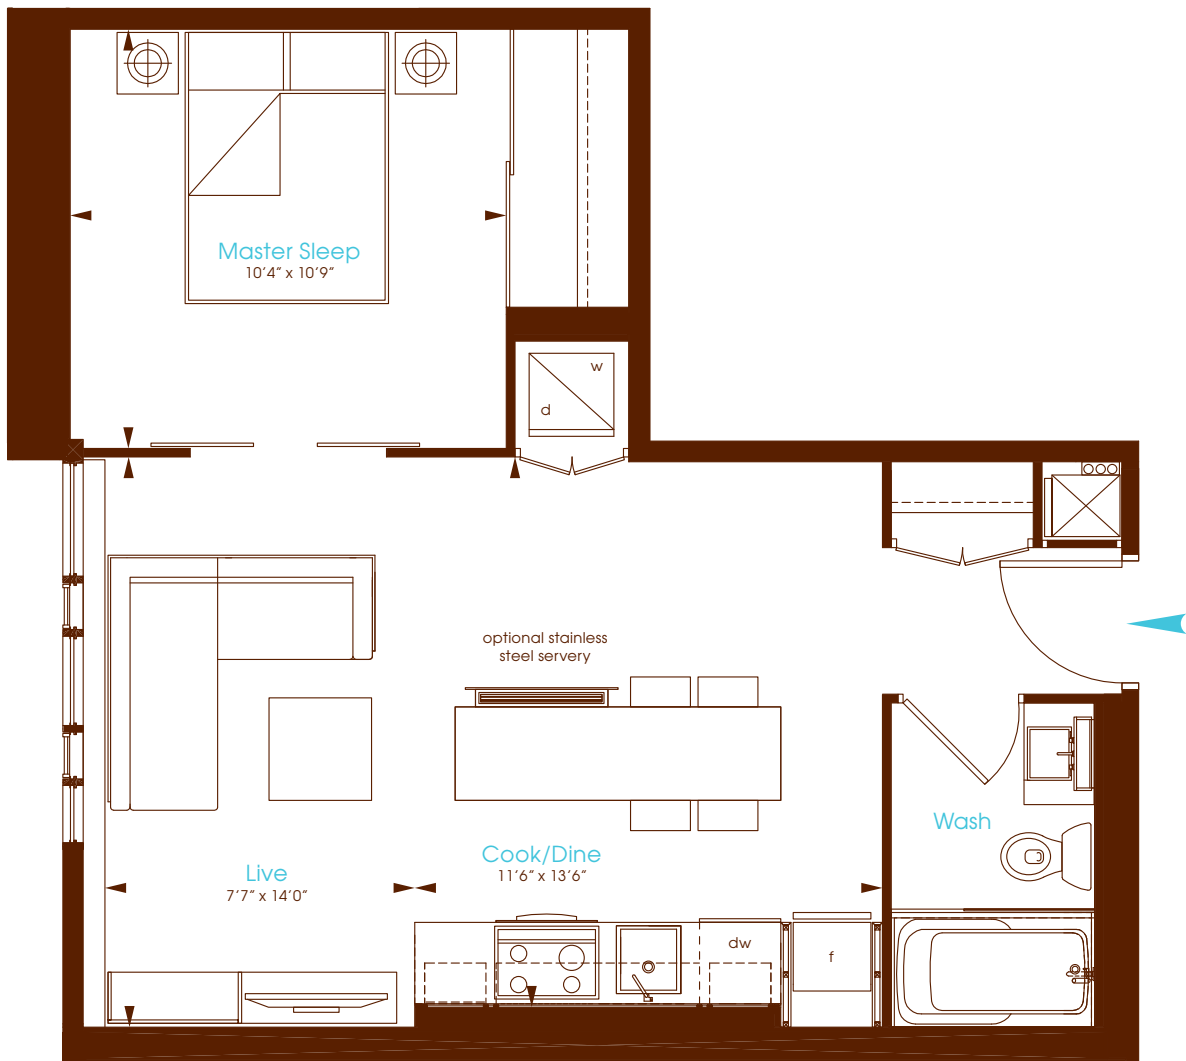

Gingham

One Bedroom

Interior 544 Square Feet

Floor 02

Floors 03-04

Floor 05

Floor 06

All dimensions are approximate. Sizes and specifications are subject to change without notice. E. & O. E. Actual useable floor space varies from stated floor area. All furniture is for illustrative purpose only. Window mullions will vary by floor.